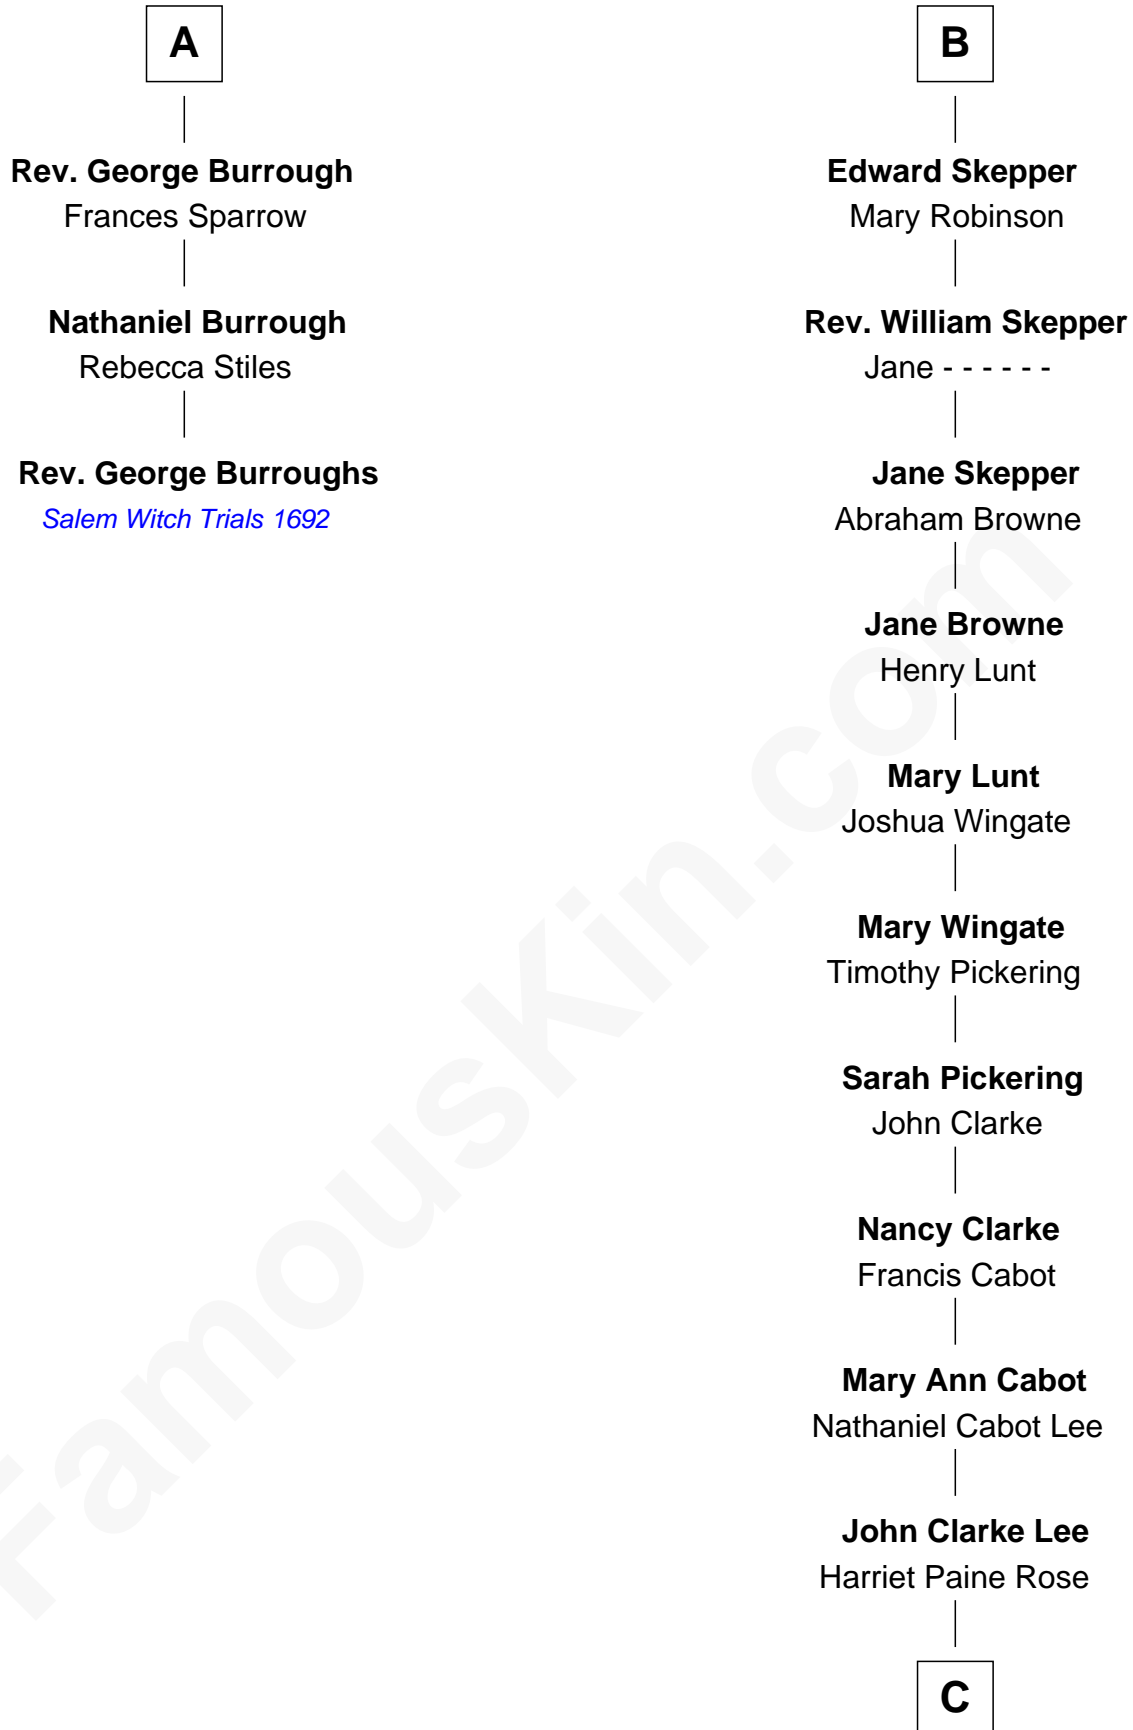

FamousKin.com

Relationship Chart of

Rev. George Burroughs

Executed for Witchcraft, Salem 1692

9th cousin 9 times removed of

Alice (Lee) Roosevelt

First Wife of President Theodore Roosevelt

Sir Michael de la Pole

Katherine Wingfield

Sir Thomas de la Pole

Anne Cheney

Katherine de la Pole

Sir Miles Stapleton

Elizabeth Stapleton

Sir William Calthorpe

Anne Calthorpe

Sir Piers Hildyard

Joan de la See

Isabel Hildyard

Ralph Legard

Joan Ledgard

Richard Skepper

B

C

George Cabot Lee
Caroline Watts Haskell

Alice (Lee) Roosevelt
Wife of President Theodore Roosevelt

FamousKin.com