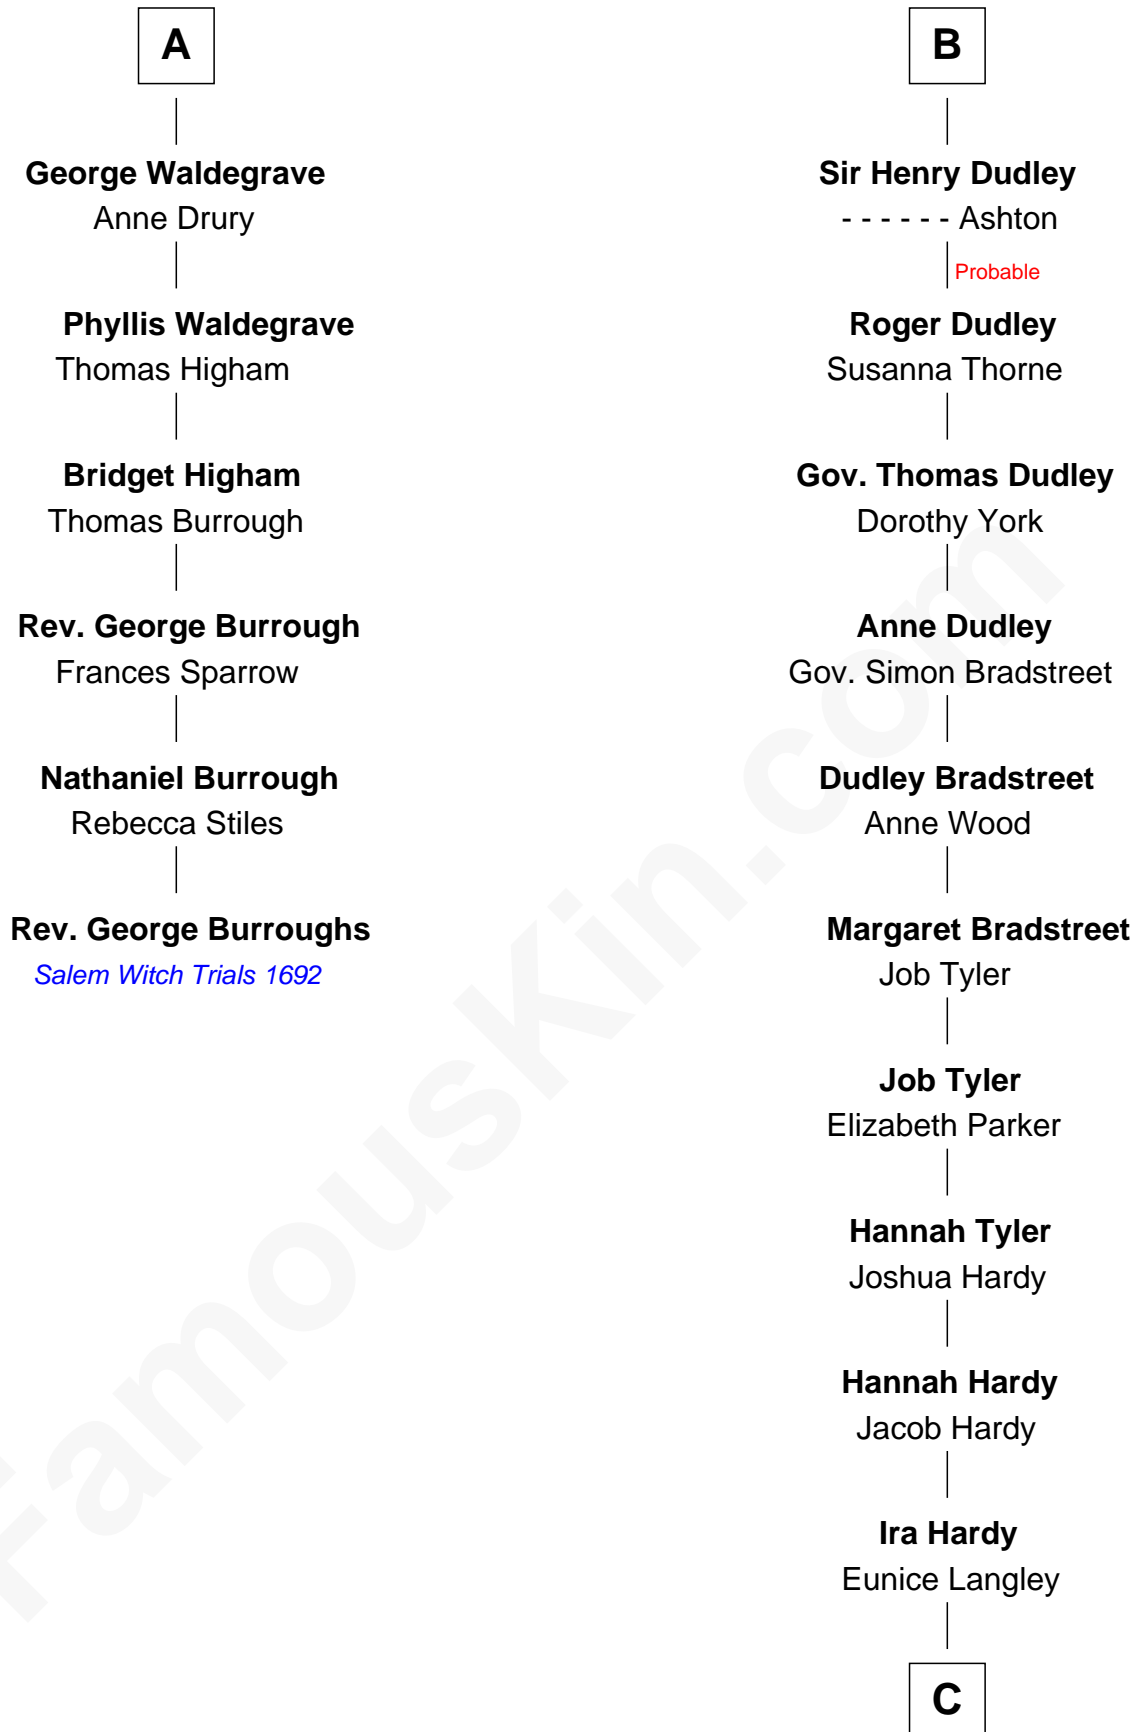

FamousKin.com

Relationship Chart of

Rev. George Burroughs

Executed for Witchcraft, Salem 1692

12th cousin 9 times removed of

James Taylor

Singer-Songwriter

Eudo la Zouche
Milicent de Cantilupe

Margery Despencer

Sir Roger Wentworth

Henry Wentworth

Elizabeth Howard

Margery Wentworth

Sir William Waldegrave

A

Eve la Zouche

Joyce Tiptoft

Sir Edward Sutton

Cecily Willoughby

Sir John Sutton

Cecily Grey

B

C

—
Lovercia L. Hardy

Willard Knox
—

Fred Charles Knox

Ruth Elizabeth Collins
—

Ella Angelique Knox

Henry Herman Woodard
—

Gertrude Arline Woodard

Dr. Isaac Montrose Taylor
—

James Taylor