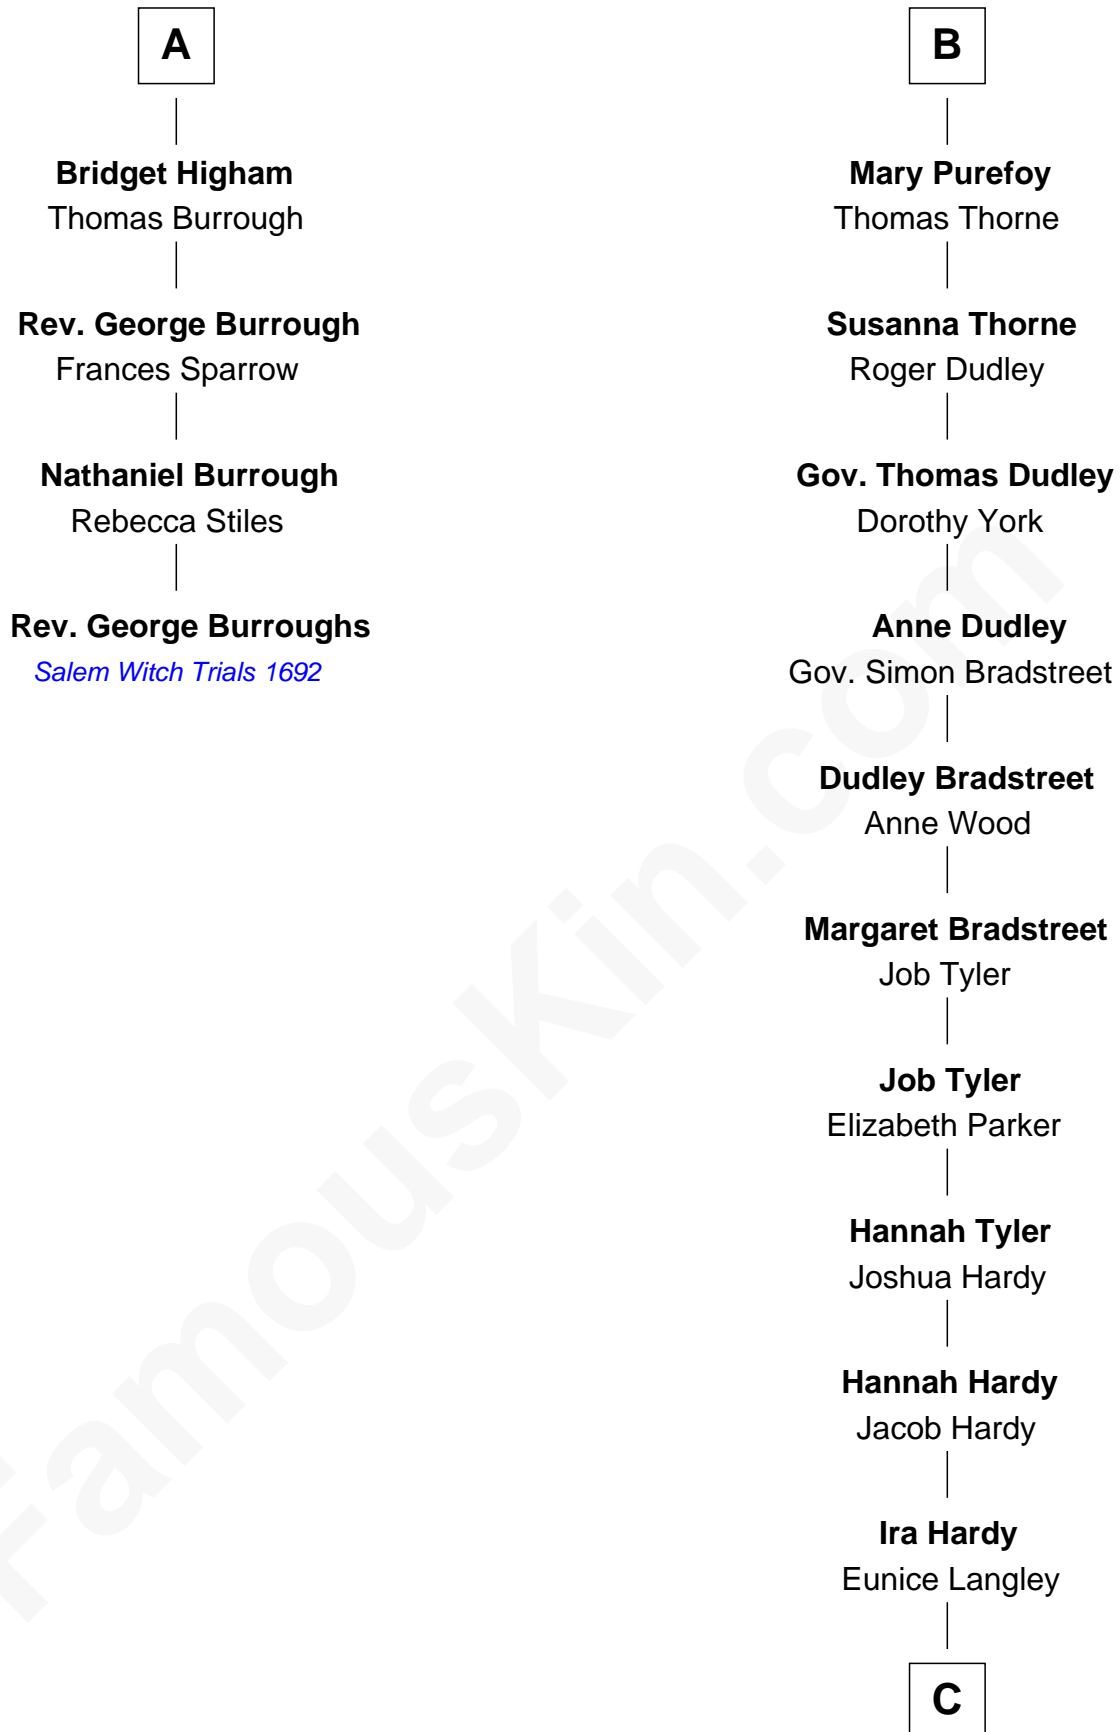

## Relationship Chart of

### Rev. George Burroughs

*Executed for Witchcraft, Salem 1692*

10th cousin 11 times removed of

**James Taylor**  
*Singer-Songwriter*

**Sir John Howard**

Alice de Bois

**C**

—  
**Lovercia L. Hardy**

Willard Knox  
—

**Fred Charles Knox**

Ruth Elizabeth Collins  
—

**Ella Angelique Knox**

Henry Herman Woodard  
—

**Gertrude Arline Woodard**

Dr. Isaac Montrose Taylor  
—

**James Taylor**