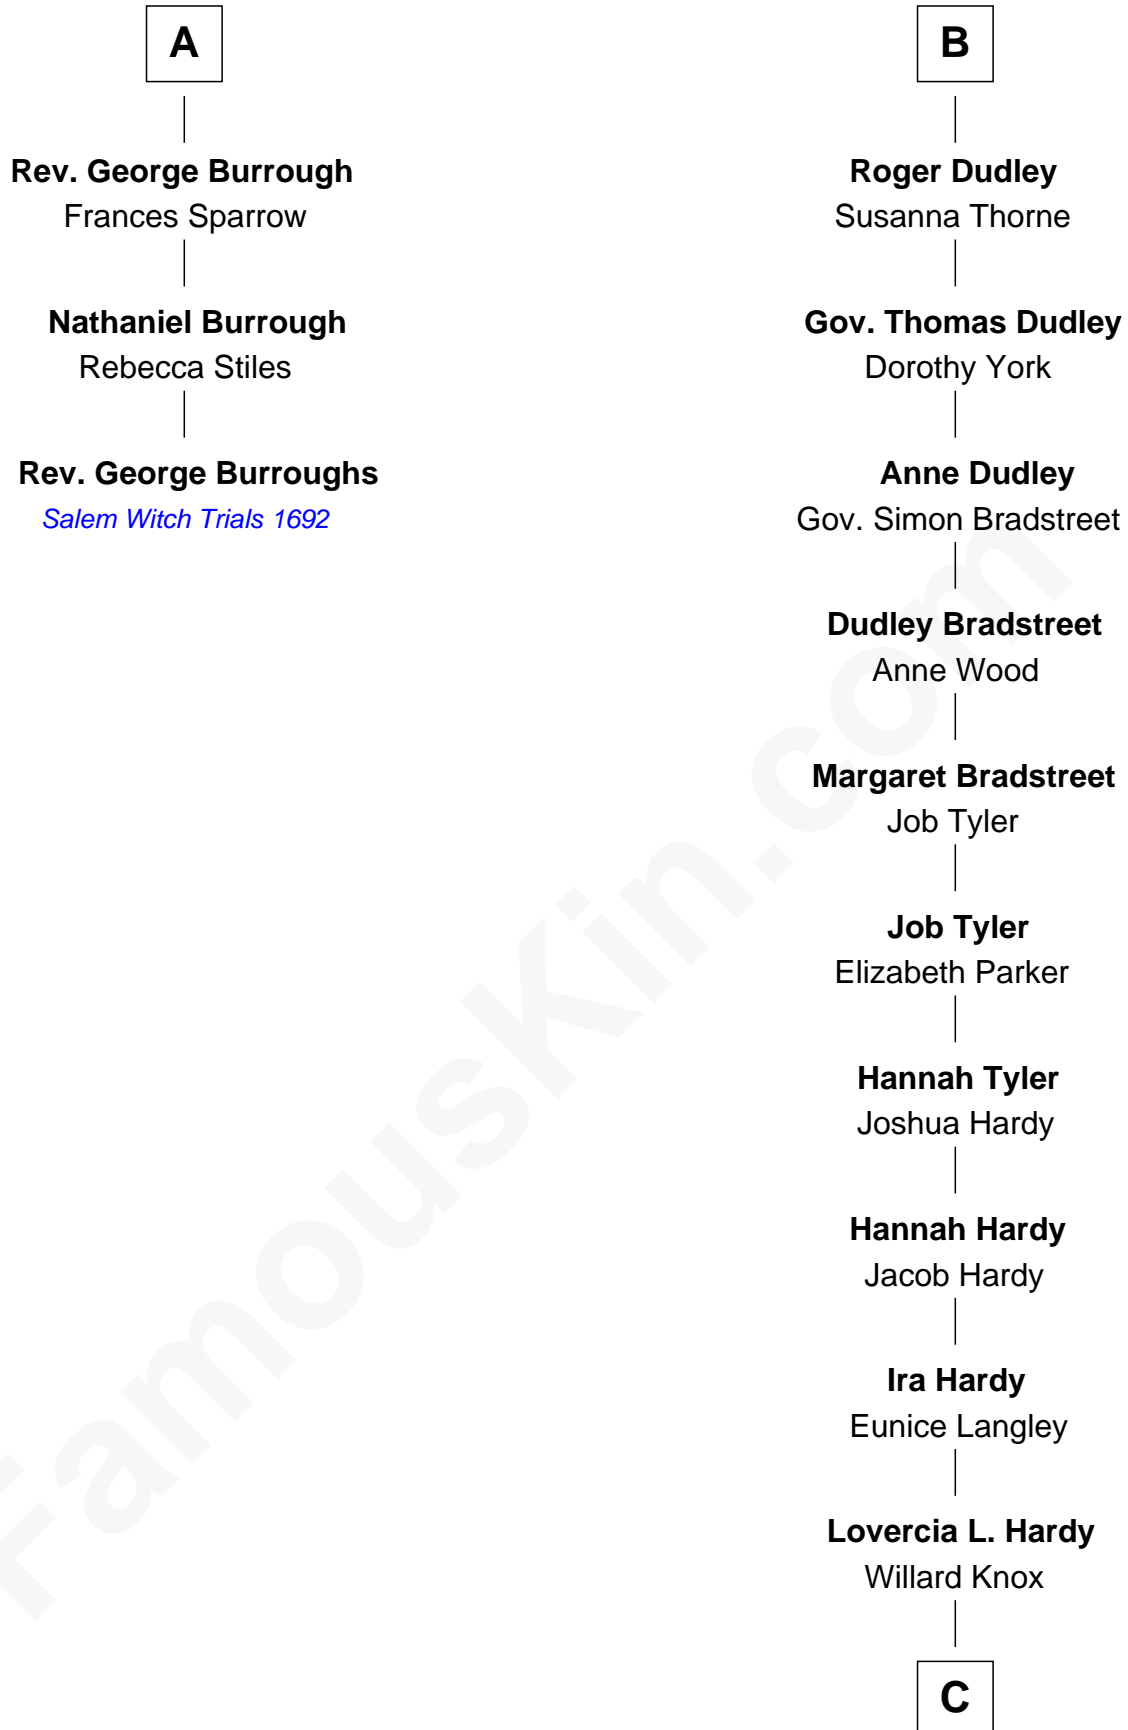

FamousKin.com

Relationship Chart of

Rev. George Burroughs
Executed for Witchcraft, Salem 1692

9th cousin 11 times removed of

James Taylor
Singer-Songwriter

Sir Philip le Despencer
 Elizabeth - - - - -

Sir Philip le Despencer
 Elizabeth de Tibetot

Margery Despencer
 Sir Roger Wentworth

Henry Wentworth
 Elizabeth Howard

Margery Wentworth
 Sir William Waldegrave

George Waldegrave
 Anne Drury

Phyllis Waldegrave
 Thomas Higham

Bridget Higham
 Thomas Burrough

A

Alice le Despenser
 Sir John Sutton

Sir John Sutton
 Constance Blount

Sir John Sutton
 Elizabeth Berkeley

Sir Edmund Sutton
 Joyce Tiptoft

Sir Edward Sutton
 Cecily Willoughby

Sir John Sutton
 Cecily Grey

Sir Henry Dudley
 - - - - - Ashton

Probable

B

C

Fred Charles Knox
Ruth Elizabeth Collins

Ella Angelique Knox
Henry Herman Woodard

Gertrude Arline Woodard
Dr. Isaac Montrose Taylor

James Taylor
Singer-Songwriter