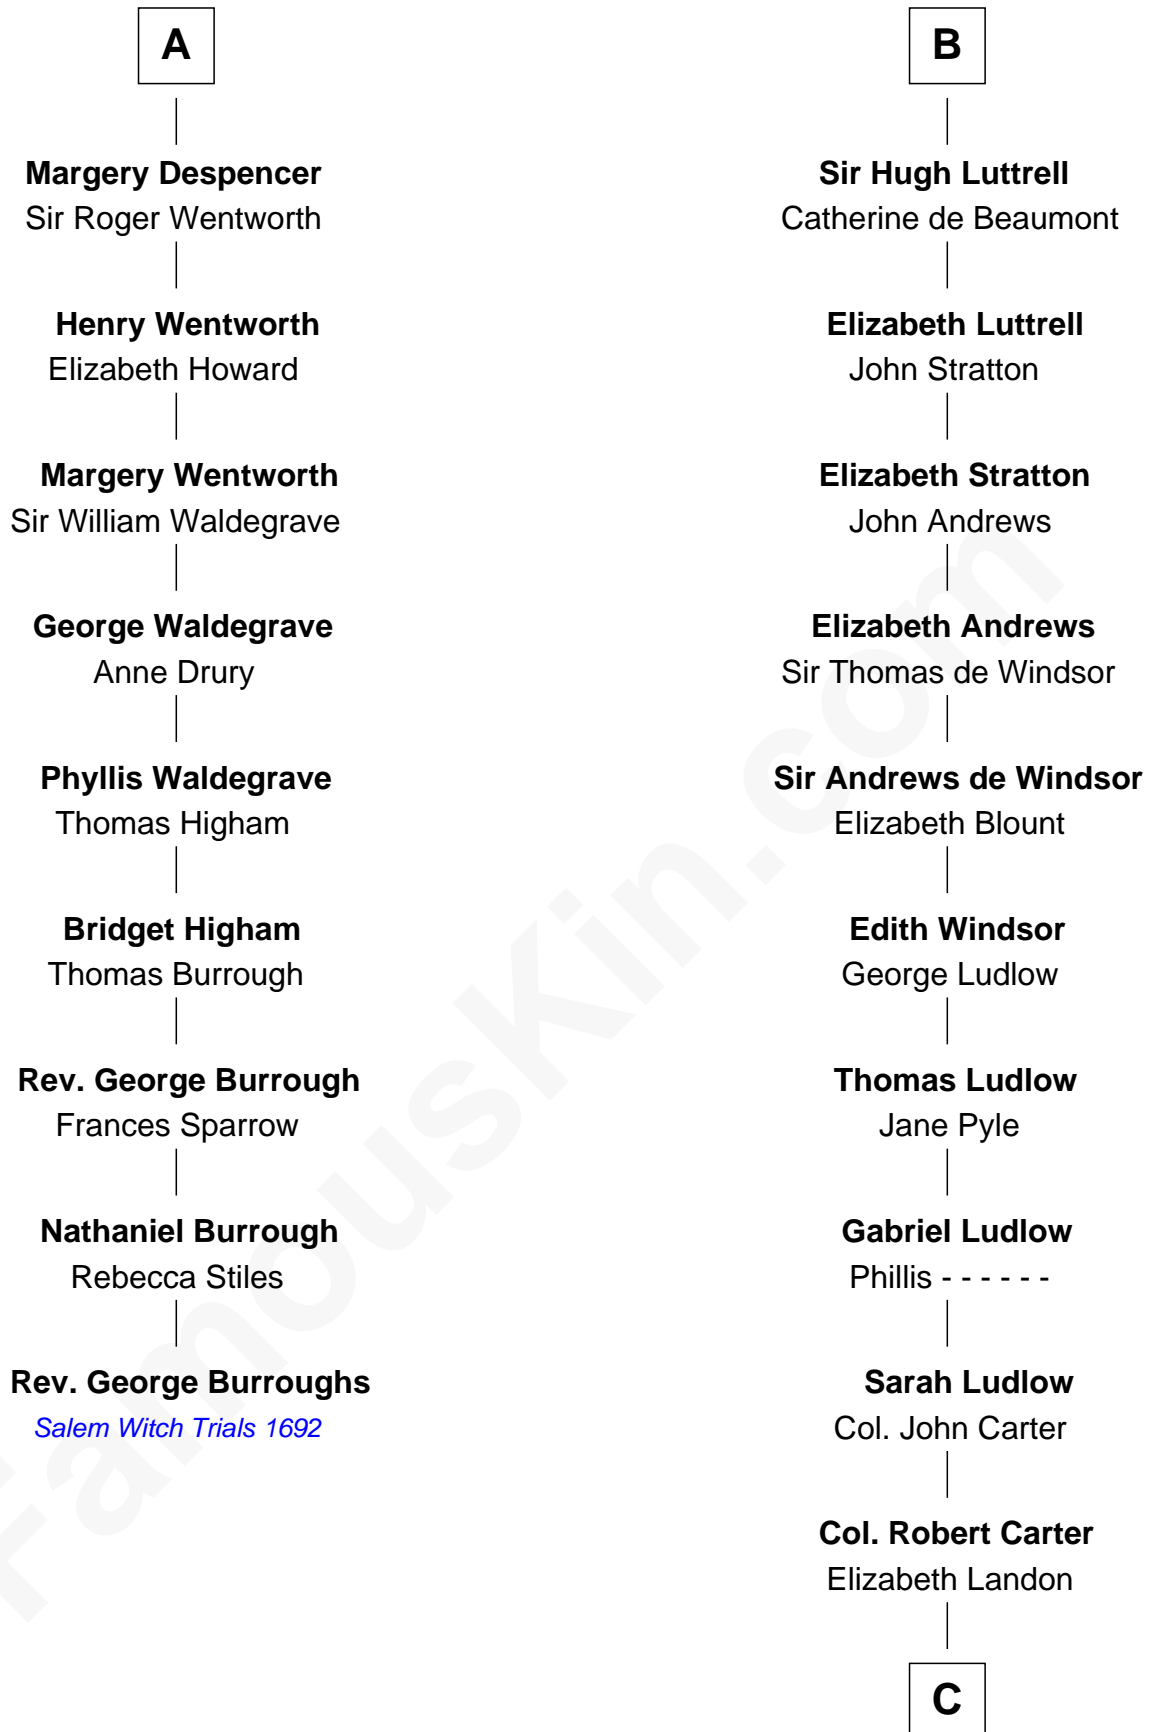

## Relationship Chart of

### Rev. George Burroughs

*Executed for Witchcraft, Salem 1692*

15th cousin 3 times removed of

**Carter Braxton**

*Signer of the Declaration of Independence*

C

Mary Carter  
George Braxton

Carter Braxton