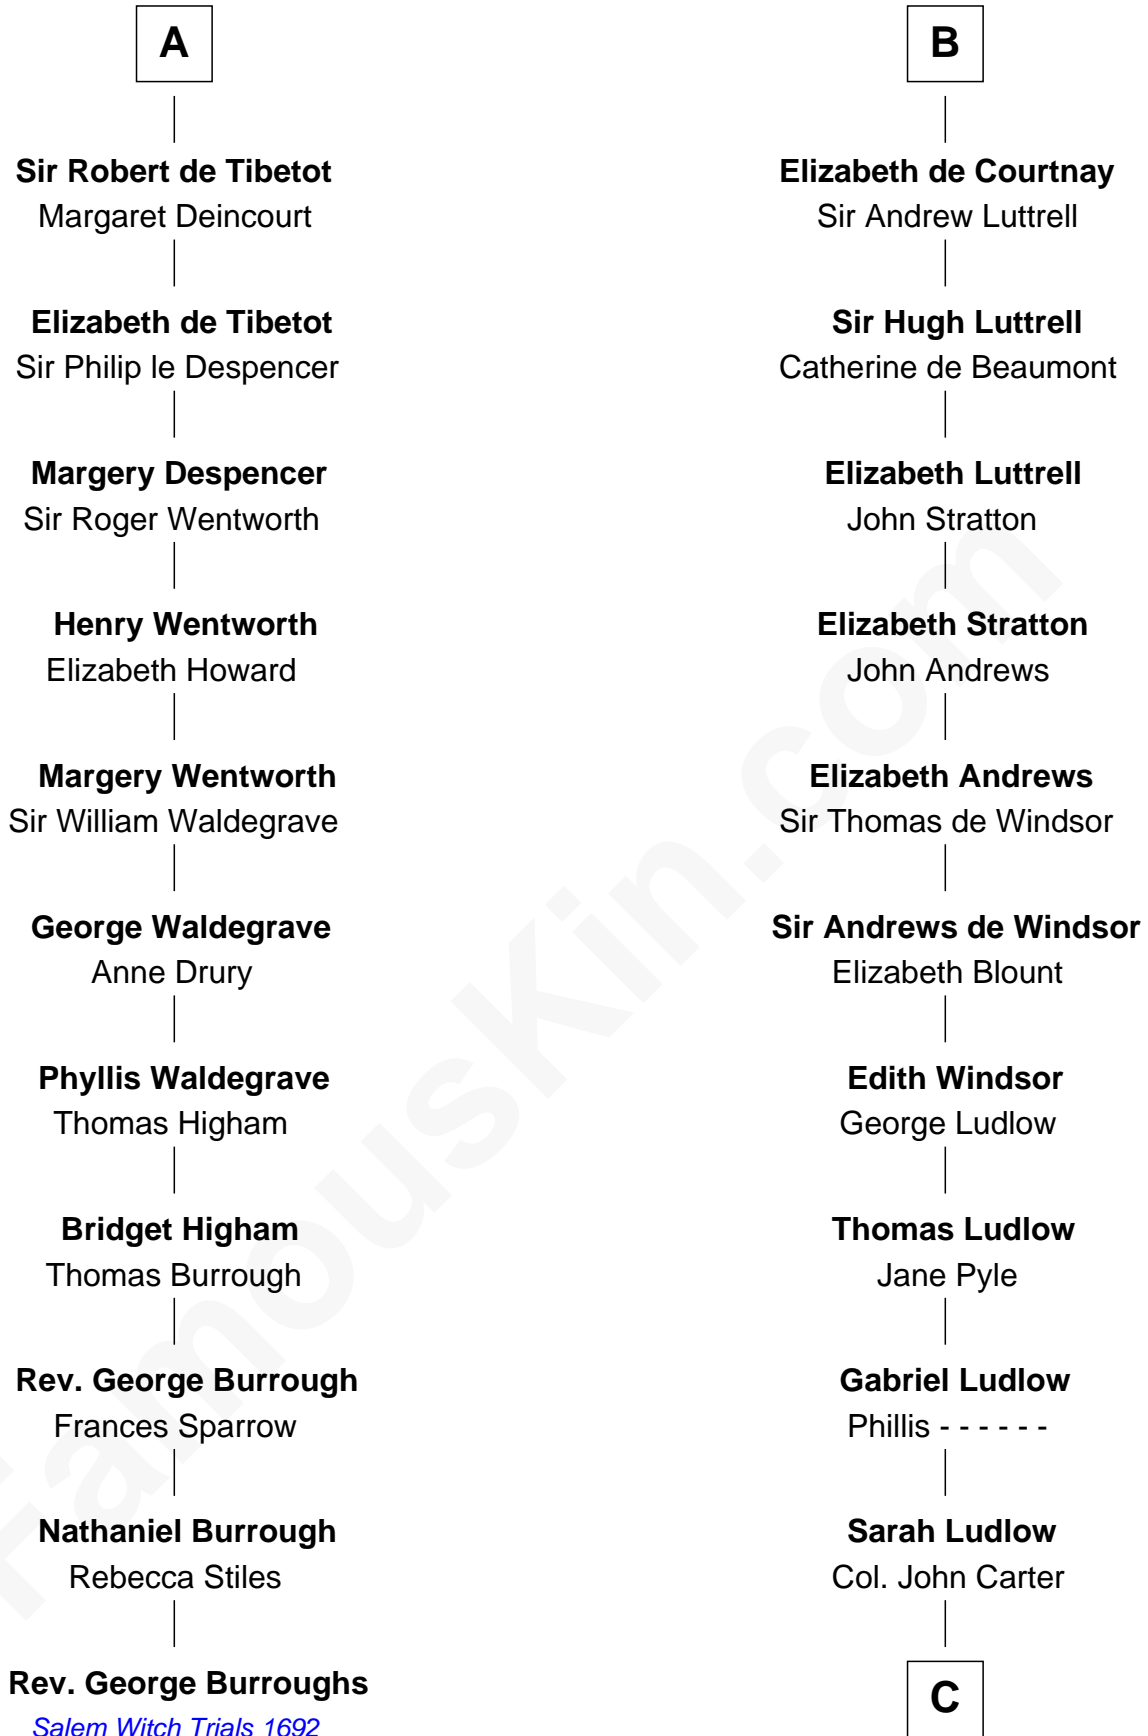

FamousKin.com

Relationship Chart of

Rev. George Burroughs

Executed for Witchcraft, Salem 1692

17th cousin 2 times removed of

Carter Braxton

Signer of the Declaration of Independence

C

Col. Robert Carter

Elizabeth Landon

Mary Carter

George Braxton

Carter Braxton

Signer of Declaration of Independence

FamousKin.com