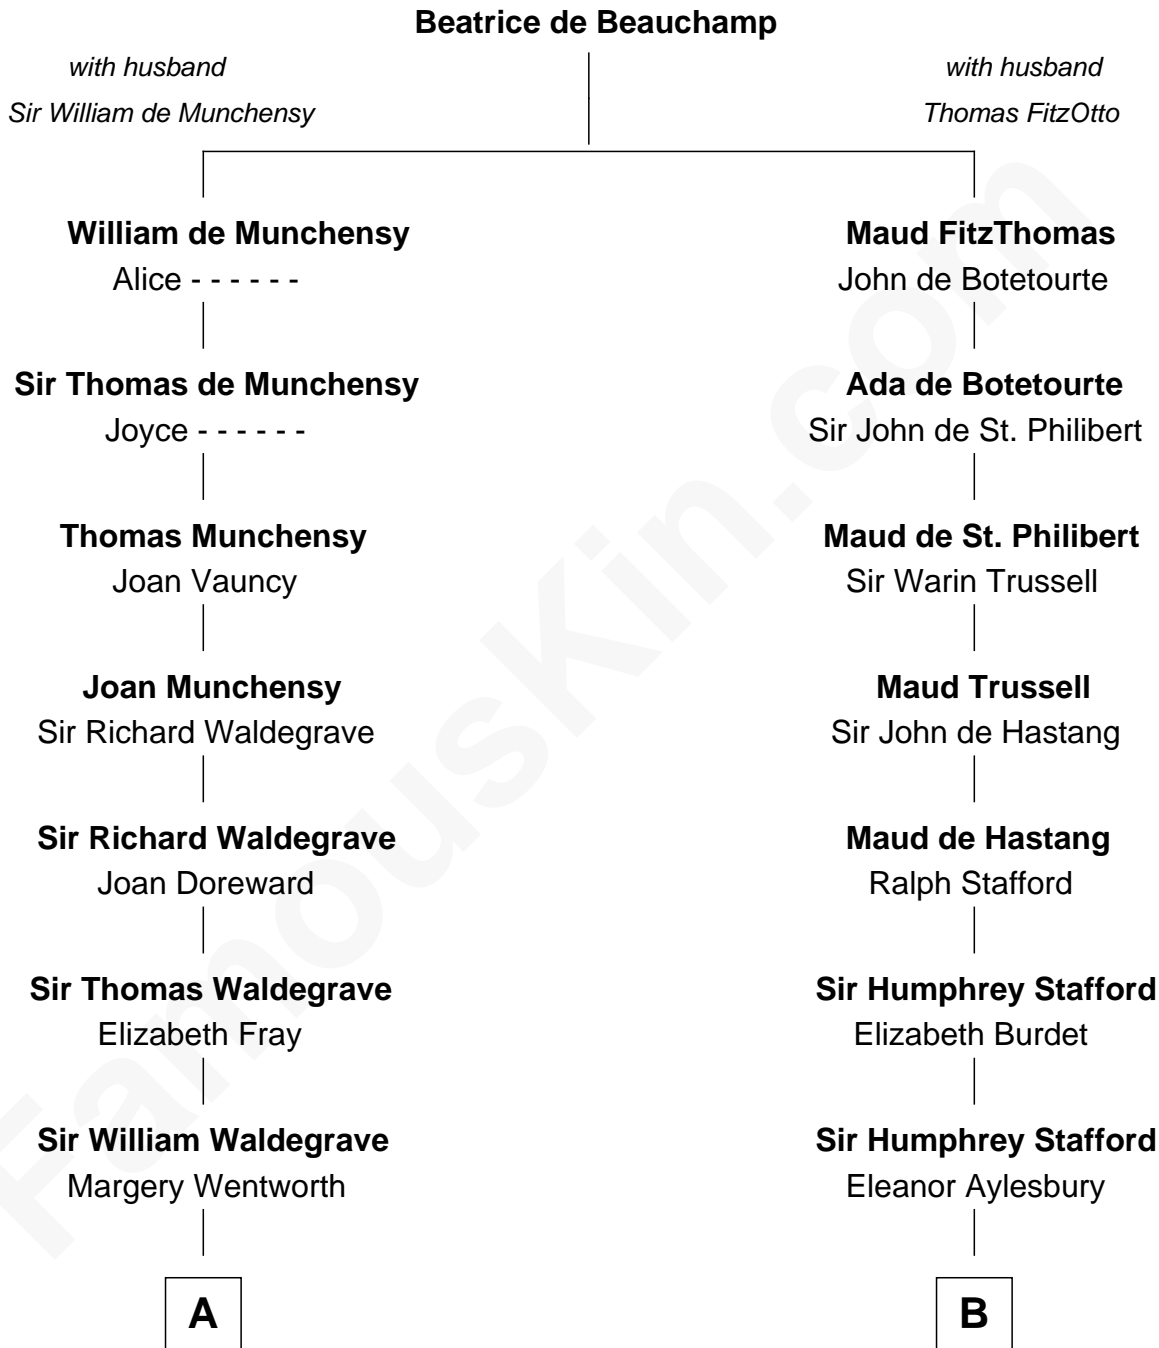

FamousKin.com

Relationship Chart of

Rev. George Burroughs

Executed for Witchcraft, Salem 1692

12th cousin 7 times removed of

James Madison
4th U.S. President

C

Francis Conway
Rebecca Catlett

Eleanor Rose Conway
James Madison

James Madison
4th U.S. President

FamousKin.com