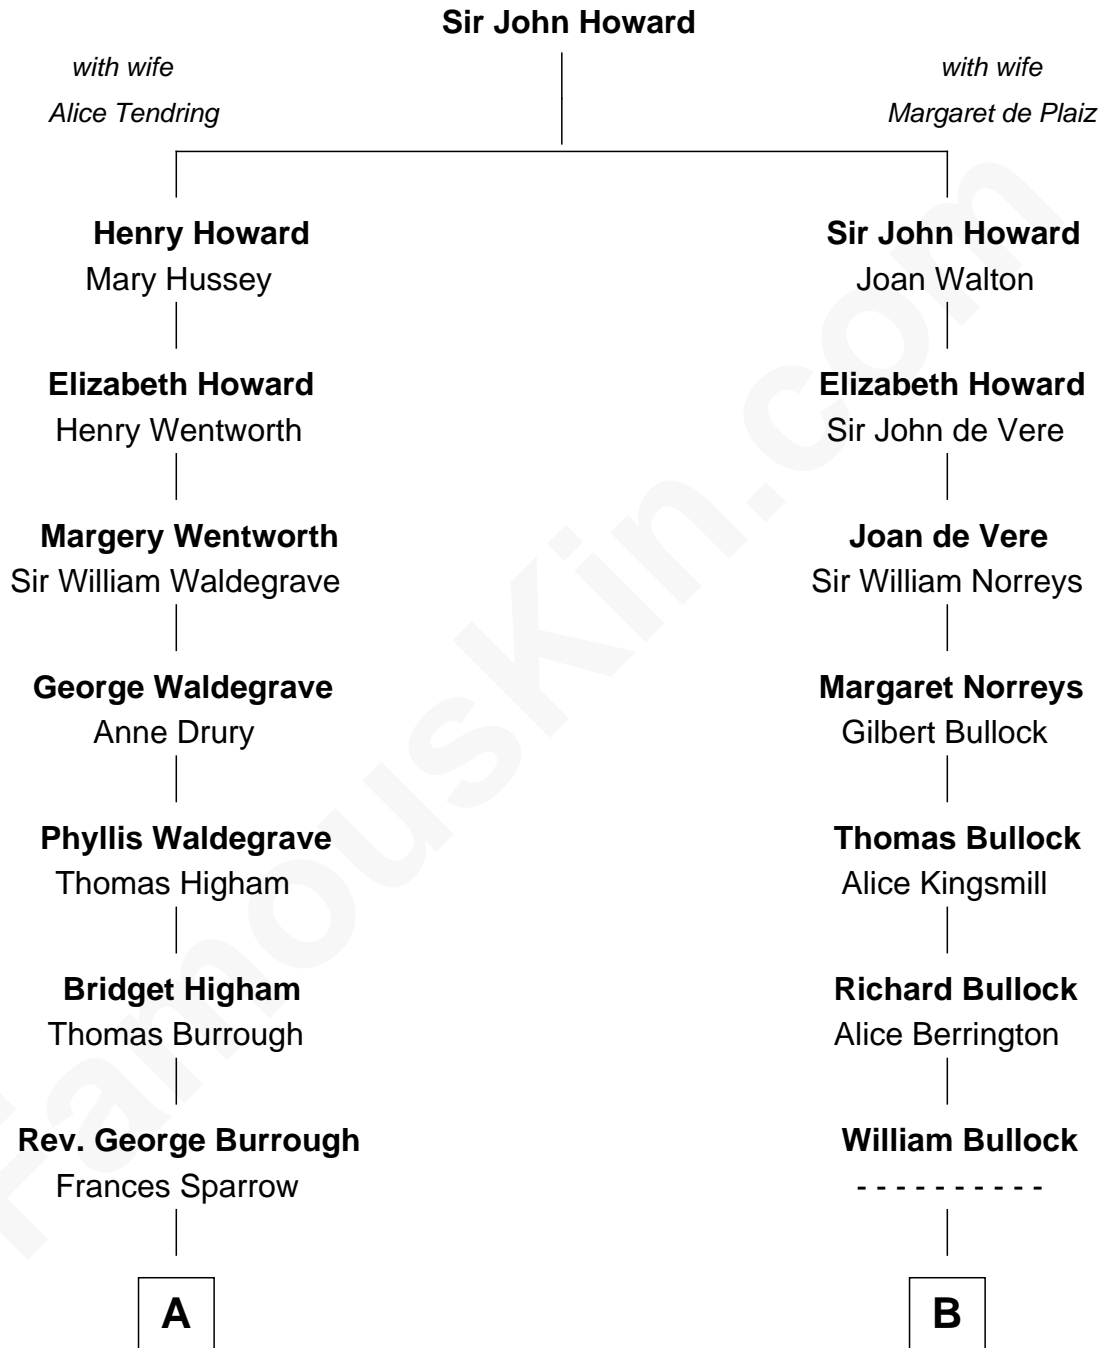

# FamousKin.com

## Relationship Chart of

**Rev. George Burroughs**  
*Executed for Witchcraft, Salem 1692*

8th cousin 9 times removed of

**Bill Weld**

*68th Governor of Massachusetts*

**A**

**Nathaniel Burrough**

Rebecca Stiles