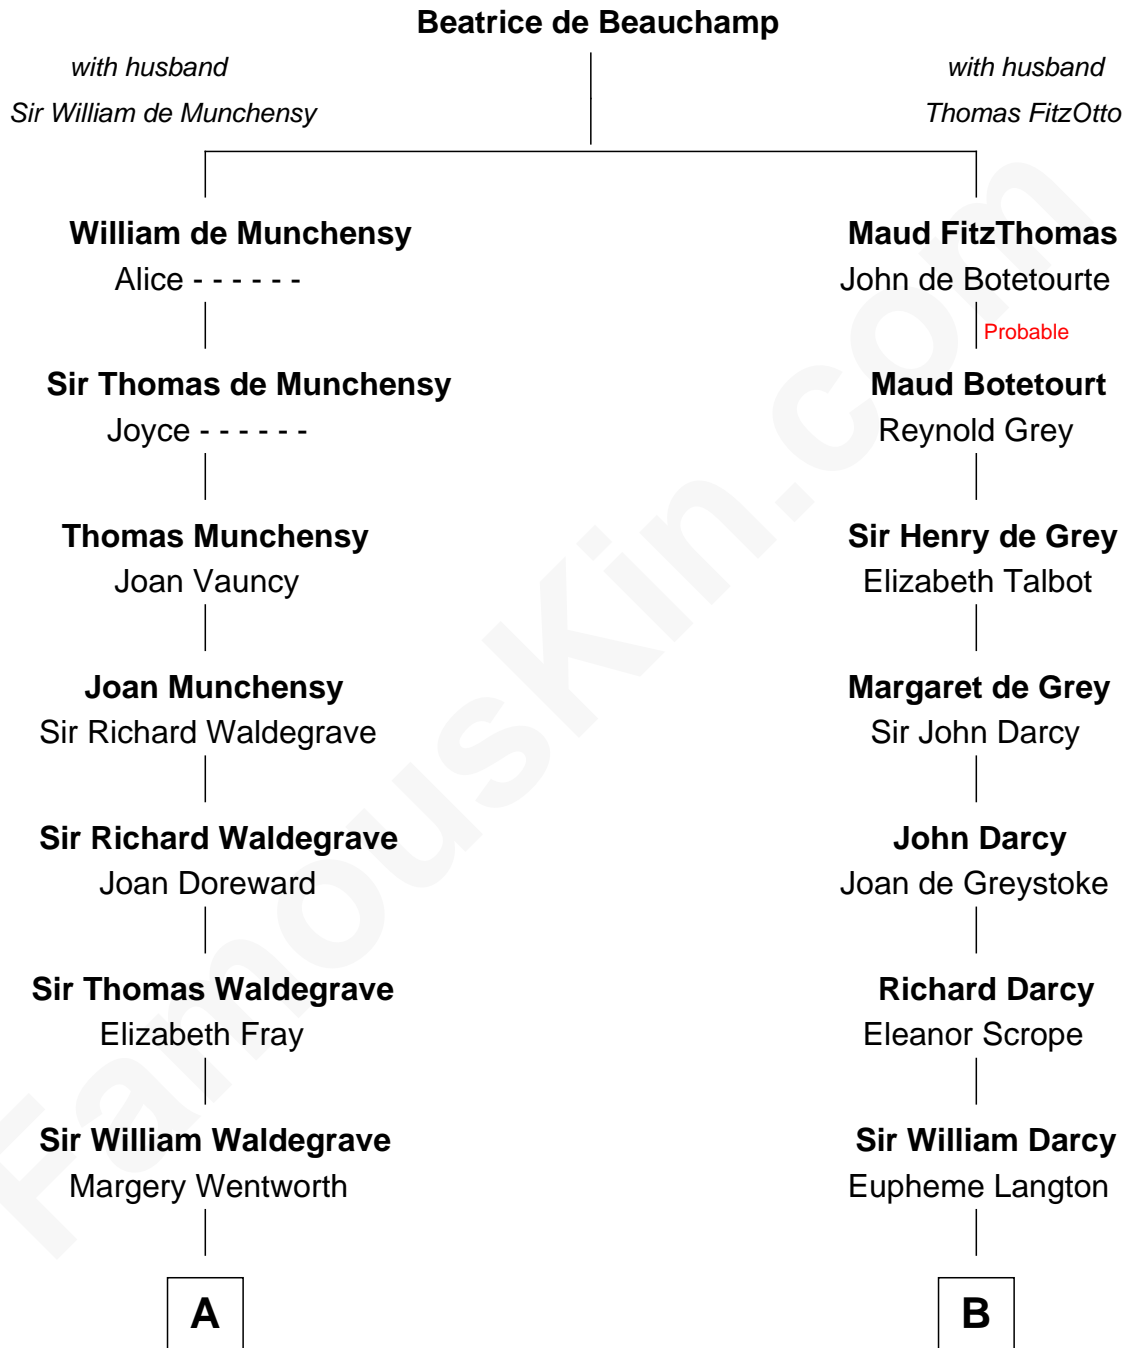

FamousKin.com

Relationship Chart of

Rev. George Burroughs

Executed for Witchcraft, Salem 1692

12th cousin 9 times removed of

Bill Weld

68th Governor of Massachusetts

C

Fanny Griswold Fowler
George Medad Bartholomew

Fanny Elizabeth Bartholomew
Dr. Francis Minot Weld

Francis Minot Weld
Margaret Low White

David Weld
Mary Blake Nichols

Bill Weld
68th Governor of Massachusetts