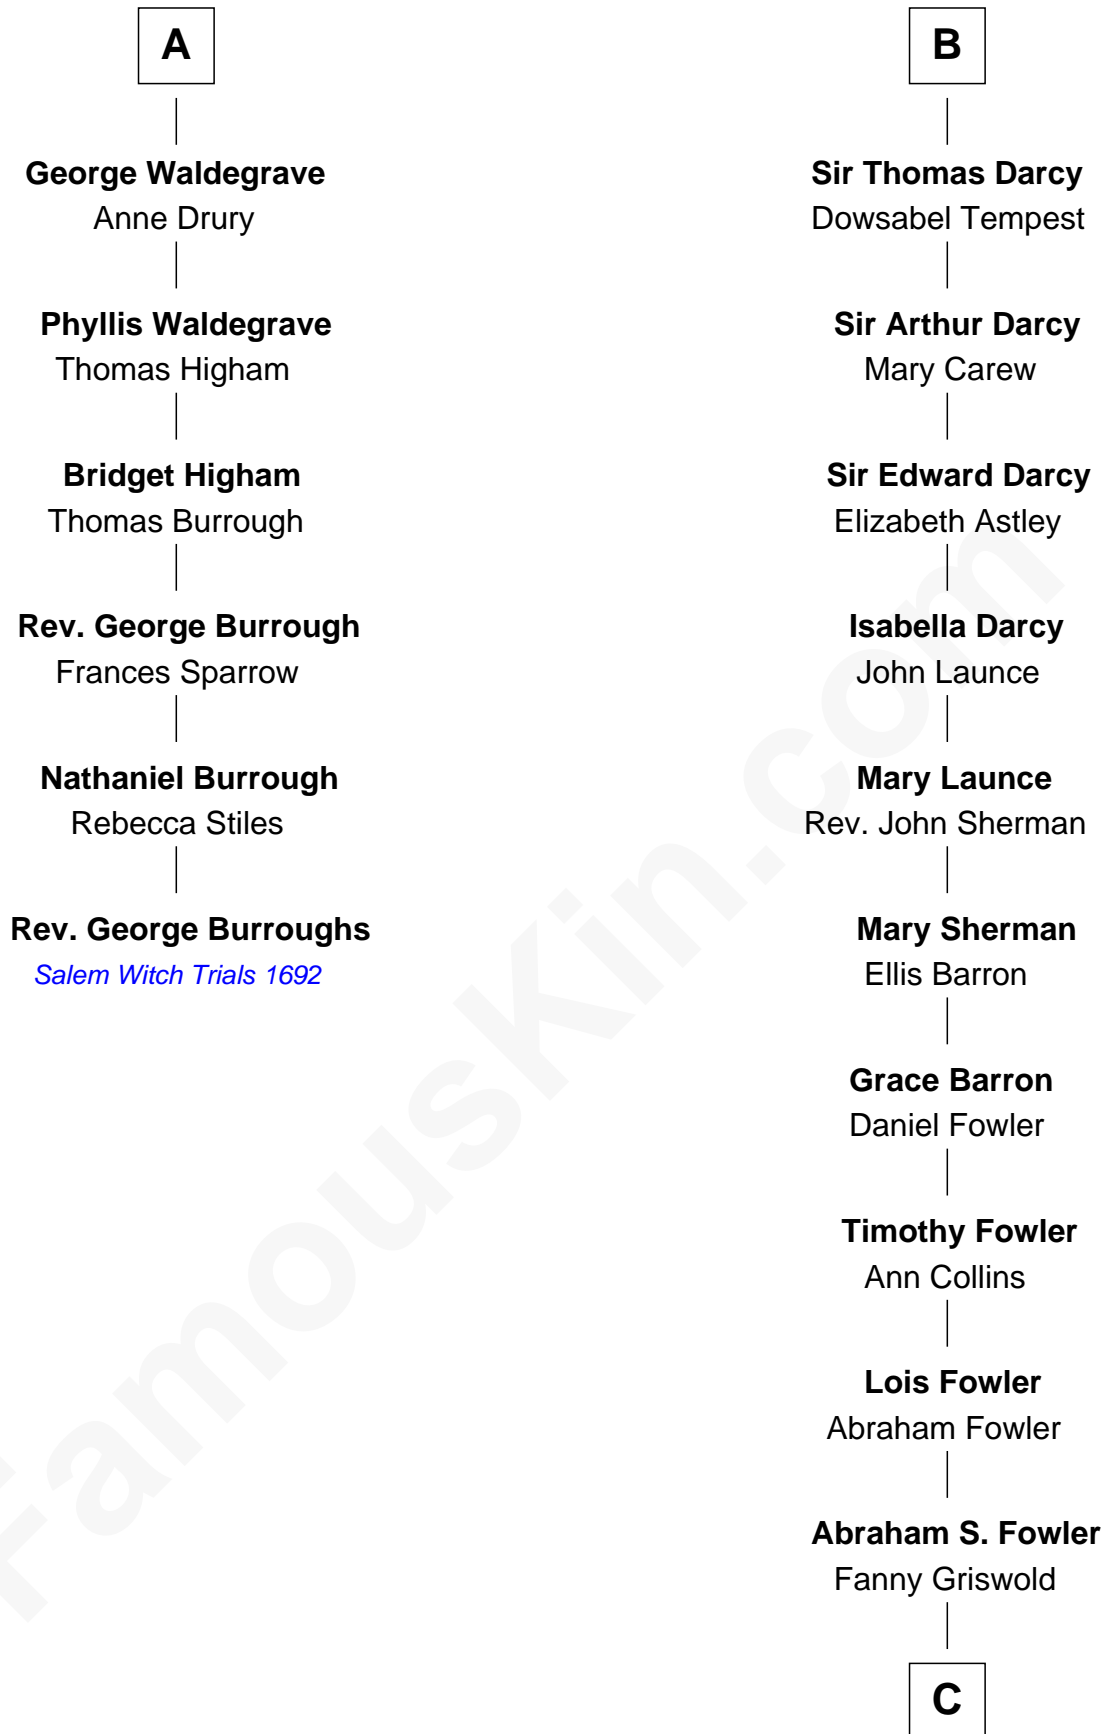

FamousKin.com

Relationship Chart of

Rev. George Burroughs

Executed for Witchcraft, Salem 1692

12th cousin 9 times removed of

Bill Weld

68th Governor of Massachusetts

C

Fanny Griswold Fowler
George Medad Bartholomew

Fanny Elizabeth Bartholomew
Dr. Francis Minot Weld

Francis Minot Weld
Margaret Low White

David Weld
Mary Blake Nichols

Bill Weld
68th Governor of Massachusetts