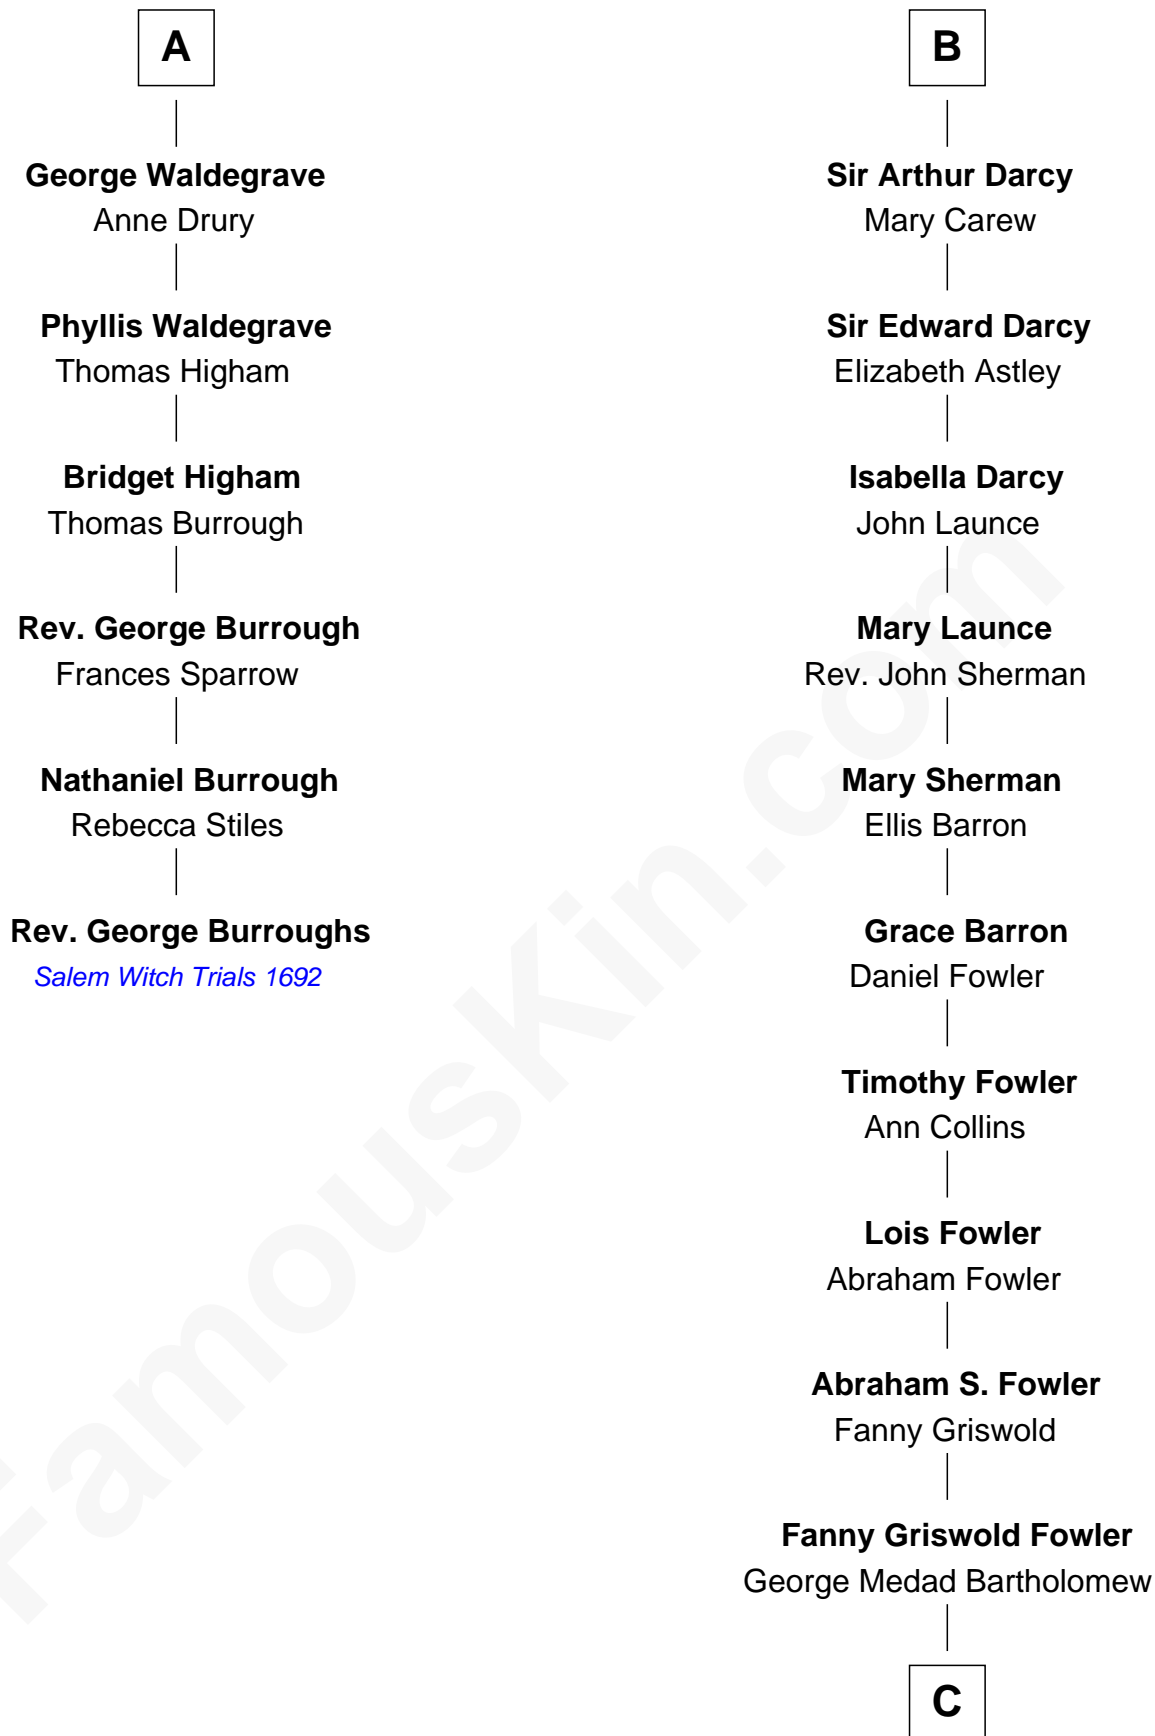

## Relationship Chart of

### Rev. George Burroughs

*Executed for Witchcraft, Salem 1692*

12th cousin 8 times removed of

**Bill Weld**

*68th Governor of Massachusetts*

**William de Ros**  
Maude de Vaux

**C**

**Fanny Elizabeth Bartholomew**

Dr. Francis Minot Weld

**Francis Minot Weld**

Margaret Low White

**David Weld**

Mary Blake Nichols

**Bill Weld**

*68th Governor of Massachusetts*