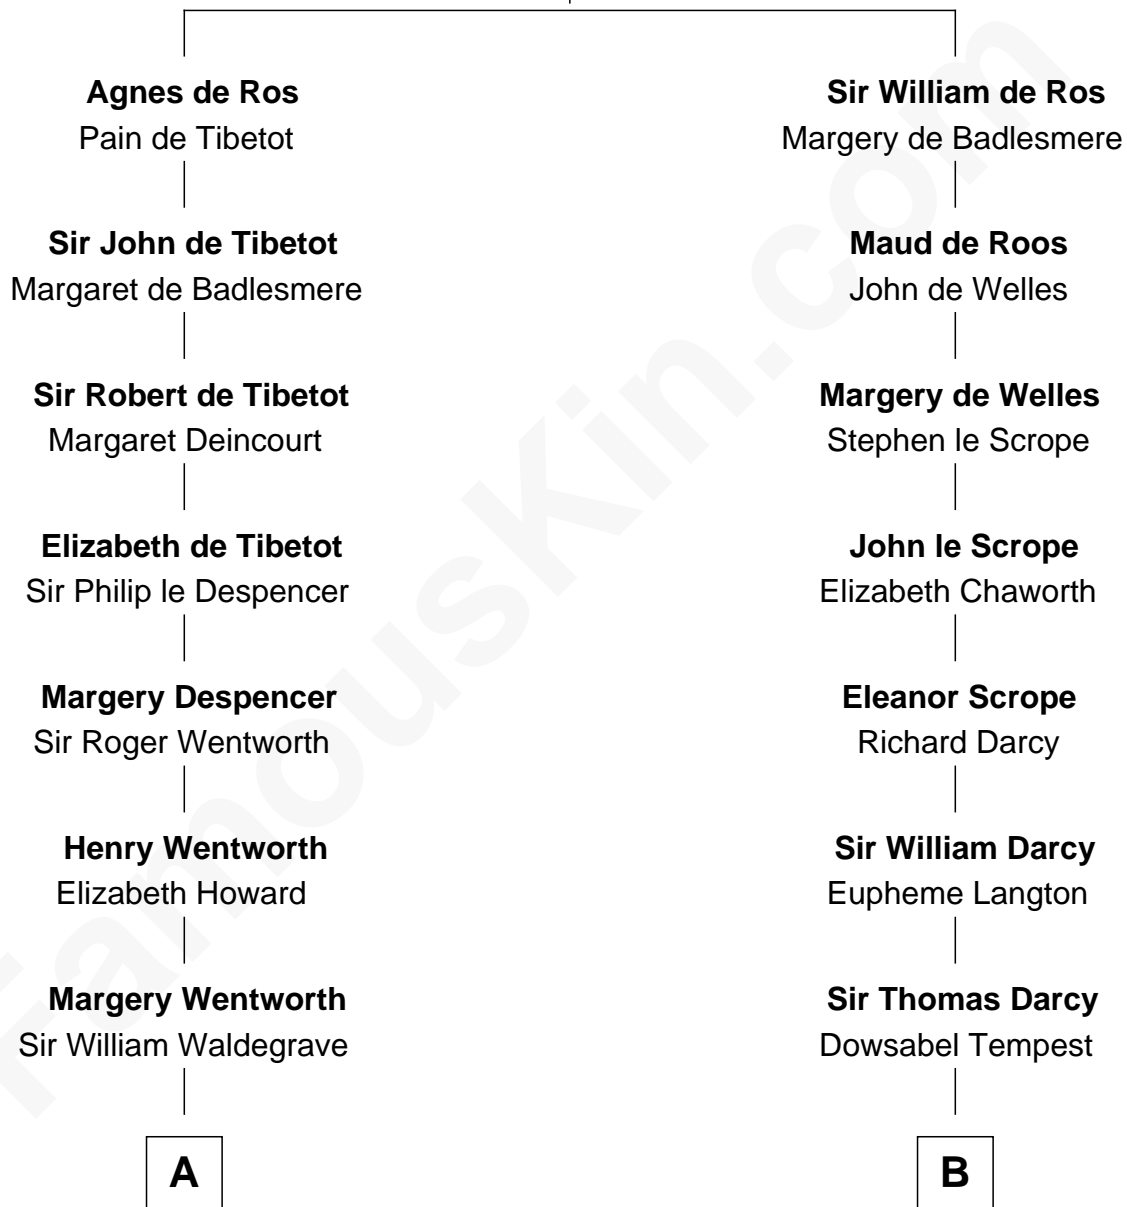

## Relationship Chart of

### Rev. George Burroughs

*Executed for Witchcraft, Salem 1692*

12th cousin 8 times removed of

**Bill Weld**

*68th Governor of Massachusetts*

**William de Ros**  
Maude de Vaux

**C**

**Fanny Elizabeth Bartholomew**

Dr. Francis Minot Weld

**Francis Minot Weld**

Margaret Low White

**David Weld**

Mary Blake Nichols

**Bill Weld**

*68th Governor of Massachusetts*