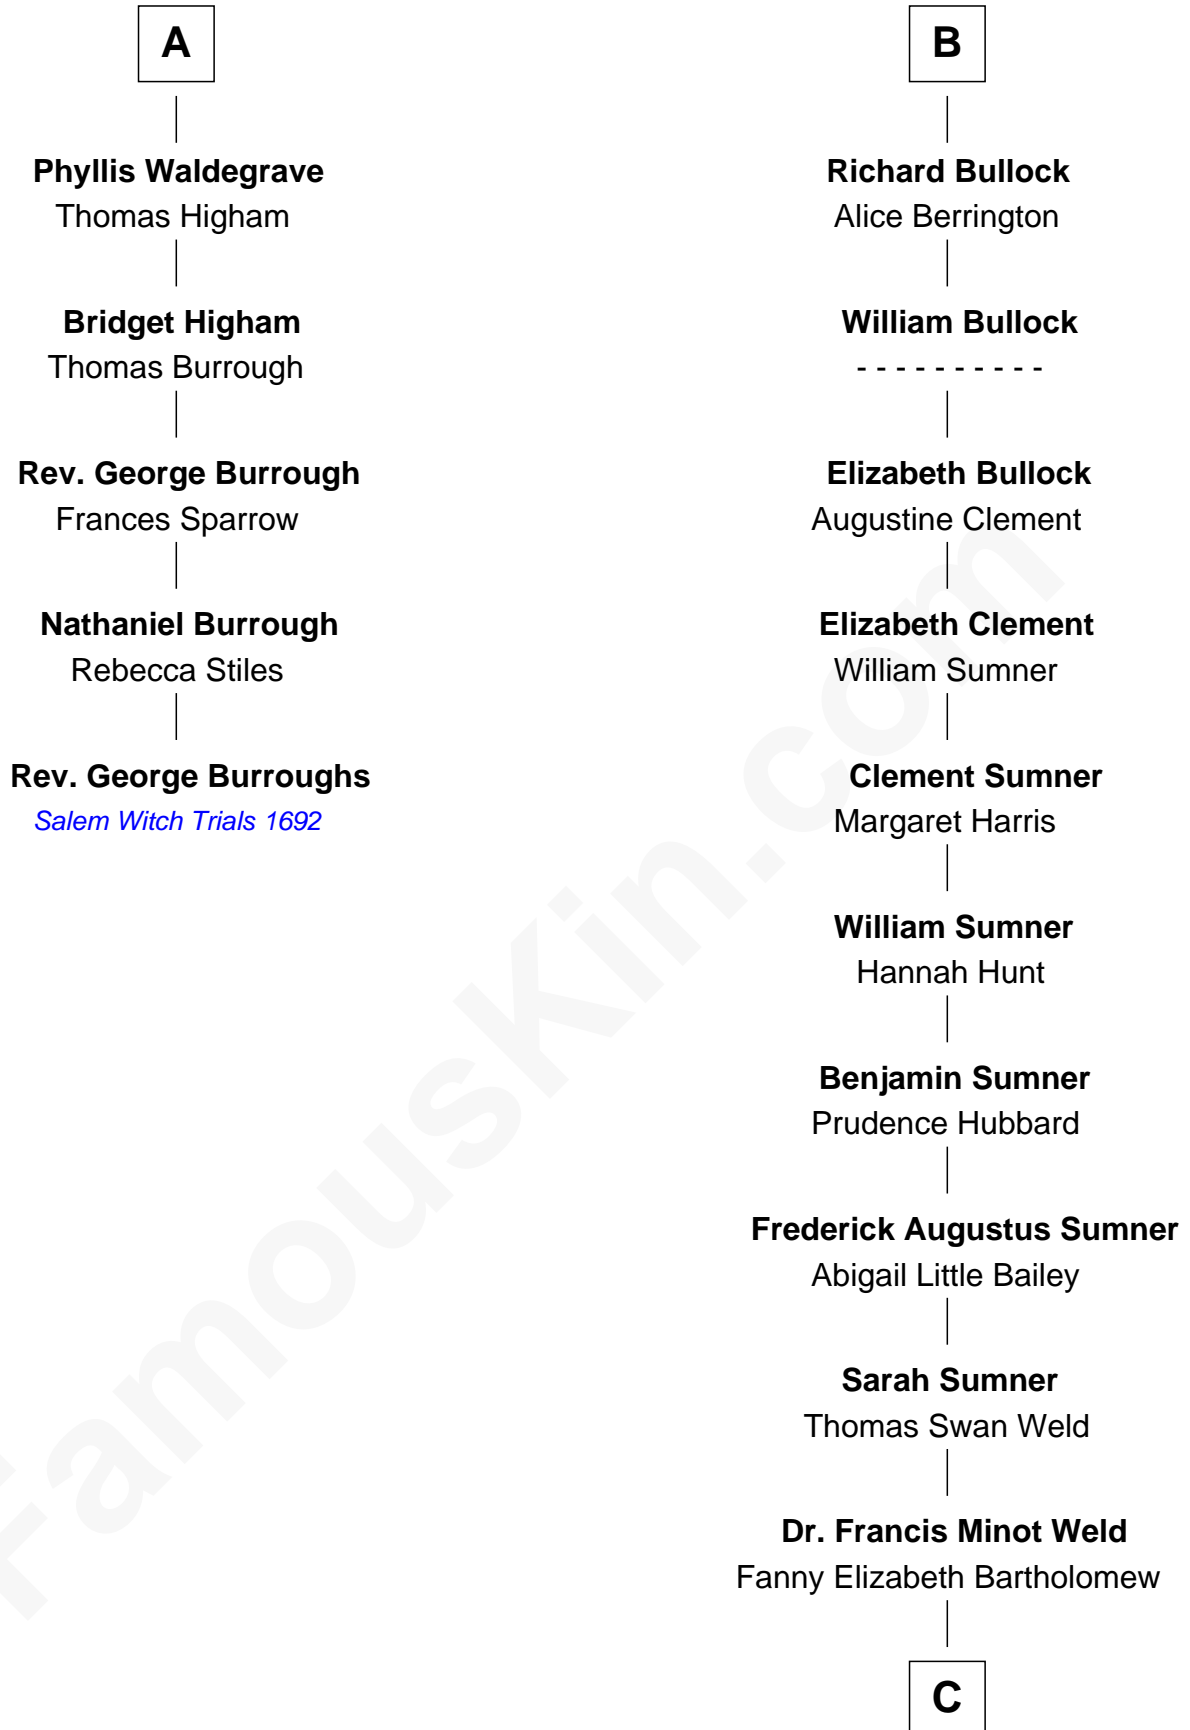

# FamousKin.com Relationship Chart of

**Rev. George Burroughs**  
*Executed for Witchcraft, Salem 1692*

11th cousin 8 times removed of

**Bill Weld**

*68th Governor of Massachusetts*

**Bartholomew de Badlesmere**

Margaret de Clare

**Margaret de Badlesmere**

Sir John de Tibetot

**Sir Robert de Tibetot**

Margaret Deincourt

**Elizabeth de Tibetot**

Sir Philip le Despencer

**Margery Despencer**

Sir Roger Wentworth

**Henry Wentworth**

Elizabeth Howard

**Margery Wentworth**

Sir William Waldegrave

**George Waldegrave**

Anne Drury

**A**

**Joan de Vere**

Sir William Norreys

**Margaret Norreys**

Gilbert Bullock

**Thomas Bullock**

Alice Kingsmill

**B**

**C**