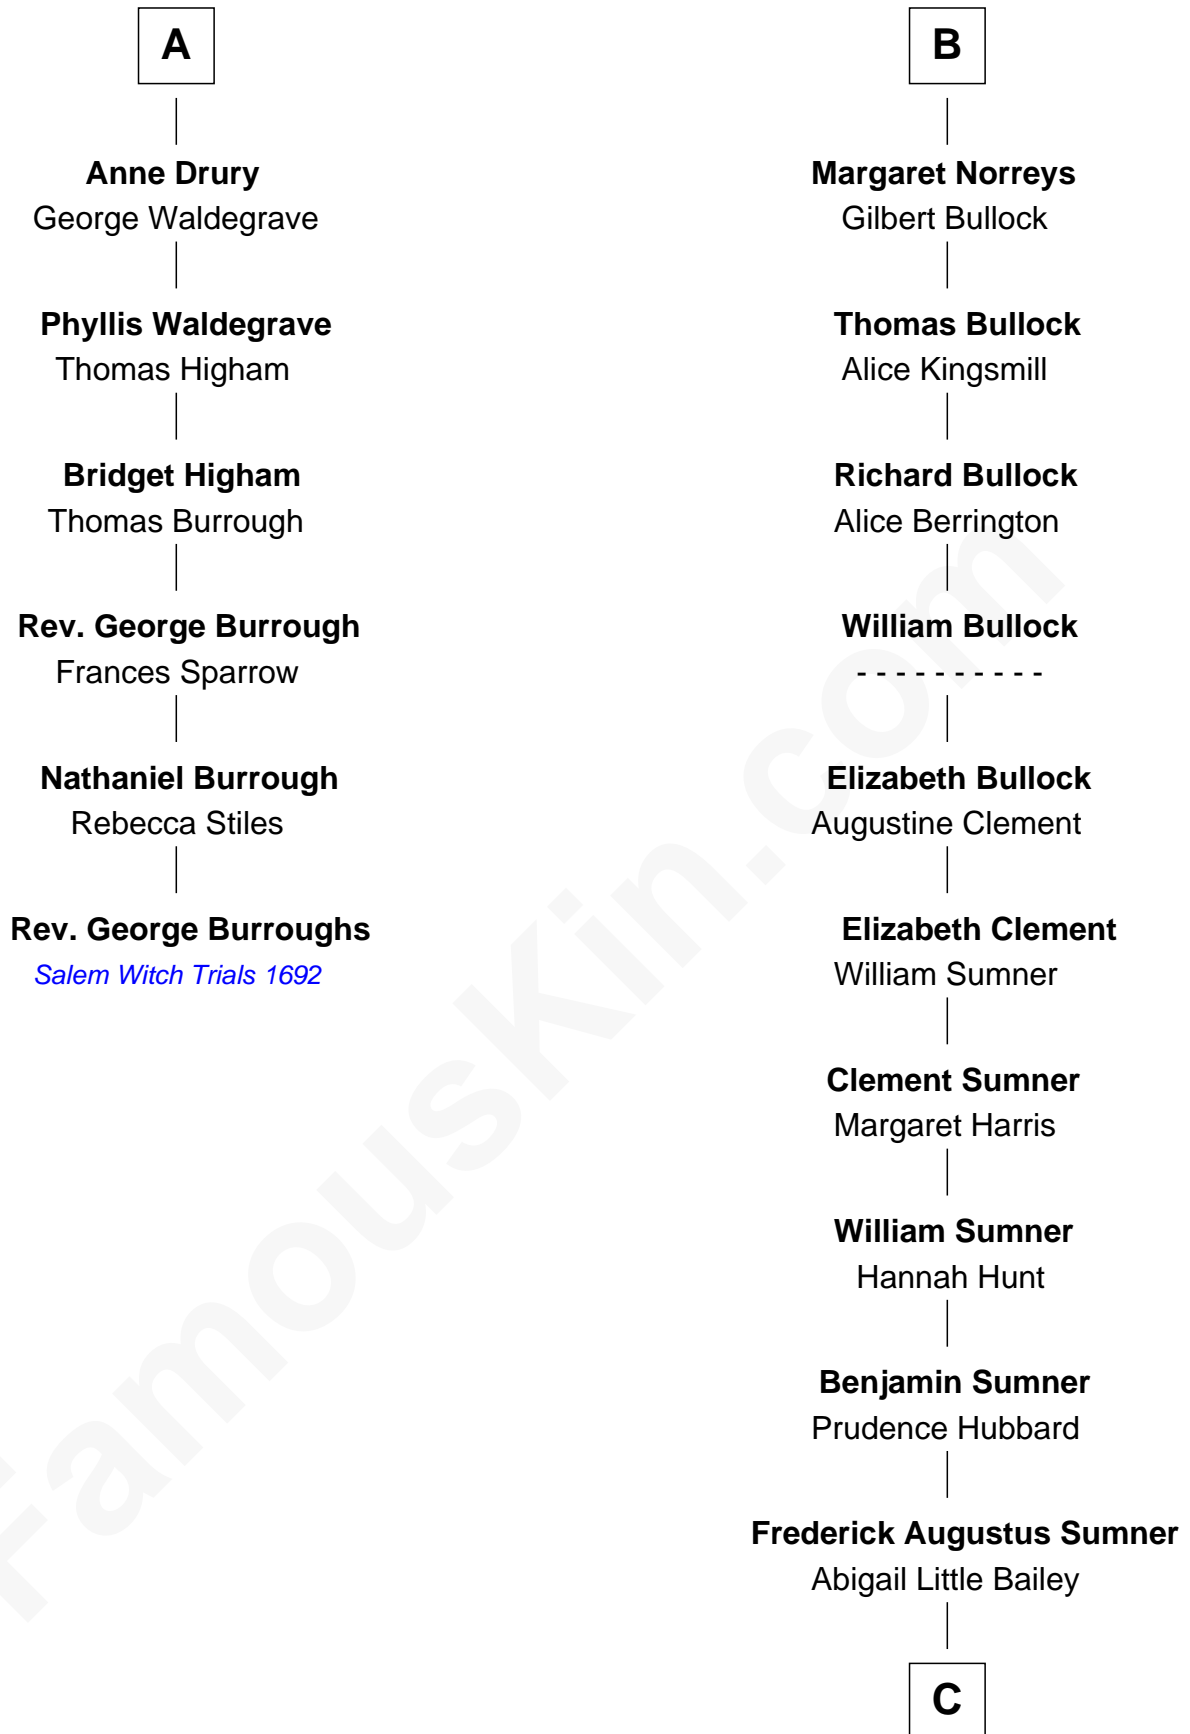

FamousKin.com

Relationship Chart of

Rev. George Burroughs

Executed for Witchcraft, Salem 1692

12th cousin 9 times removed of

Bill Weld

68th Governor of Massachusetts

Sir Gilbert de Clare

Eleanor de Clare

Hugh le Despencer

Isabel le Despencer

Richard Fitzalan

Sir Edmund Fitzalan

Sibyl de Montagu

Philippe Fitzalan

Sir Richard Sergeaux

Alice Sergeaux

Sir Richard de Vere

Sir John de Vere

Elizabeth Howard

Joan de Vere

Sir William Norreys

B

C

Sarah Sumner

Thomas Swan Weld

Dr. Francis Minot Weld

Fanny Elizabeth Bartholomew

Francis Minot Weld

Margaret Low White

David Weld

Mary Blake Nichols