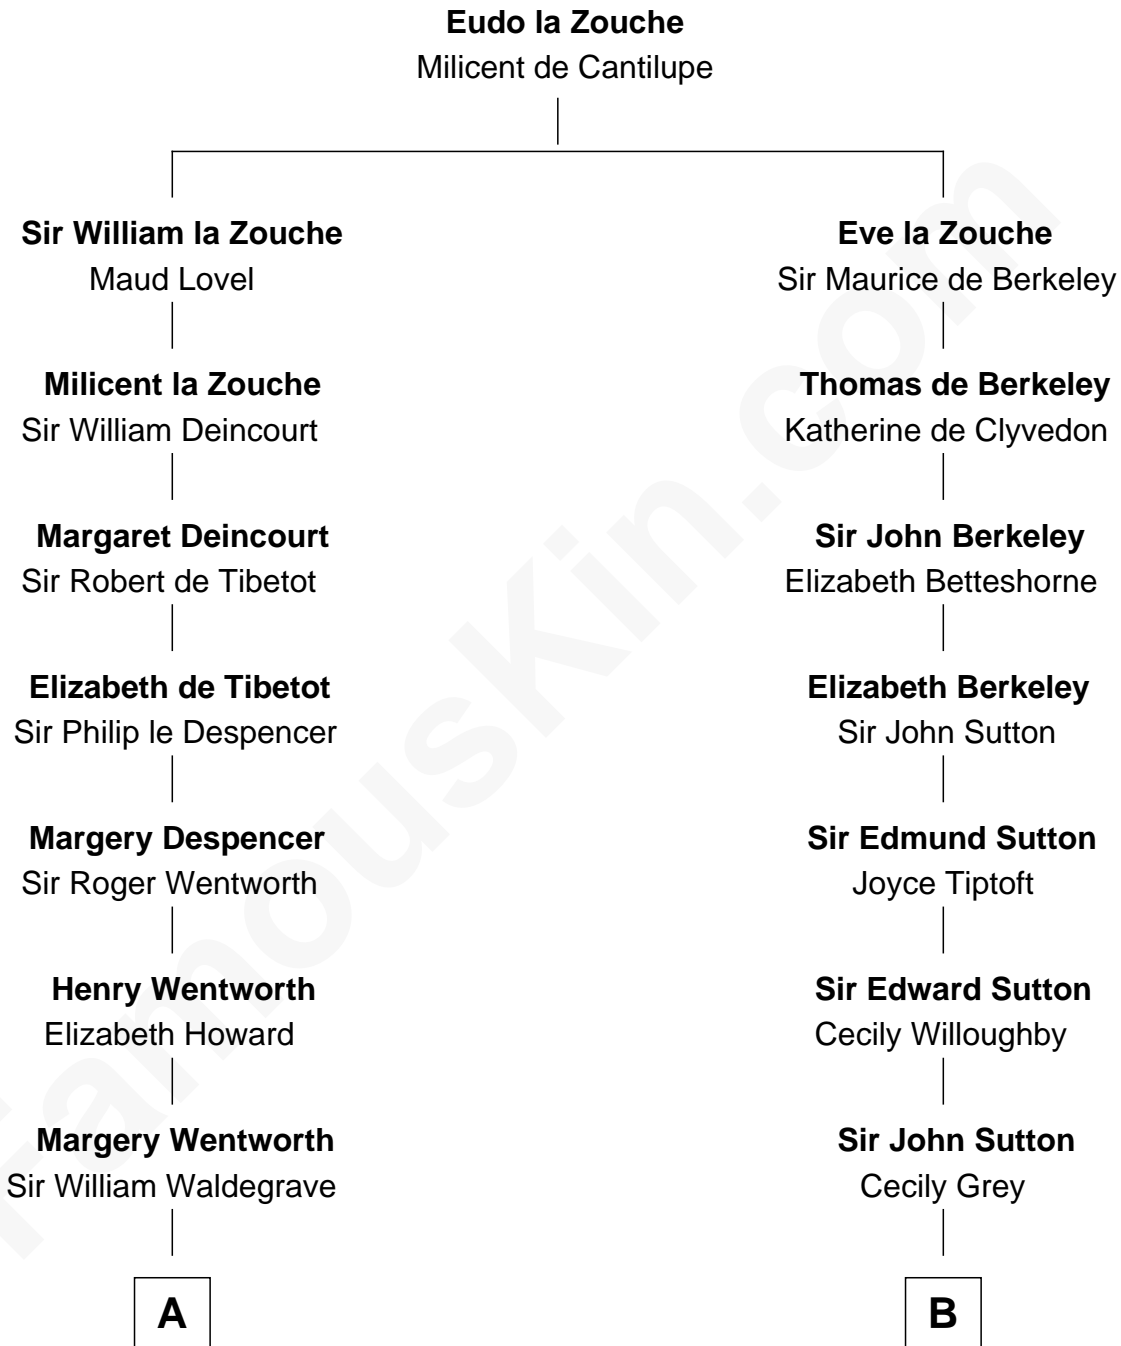

# FamousKin.com

## Relationship Chart of

**Rev. George Burroughs**  
*Executed for Witchcraft, Salem 1692*

12th cousin 8 times removed of

**Bill Weld**

*68th Governor of Massachusetts*

C

Harriet Hillard

William Augustus White