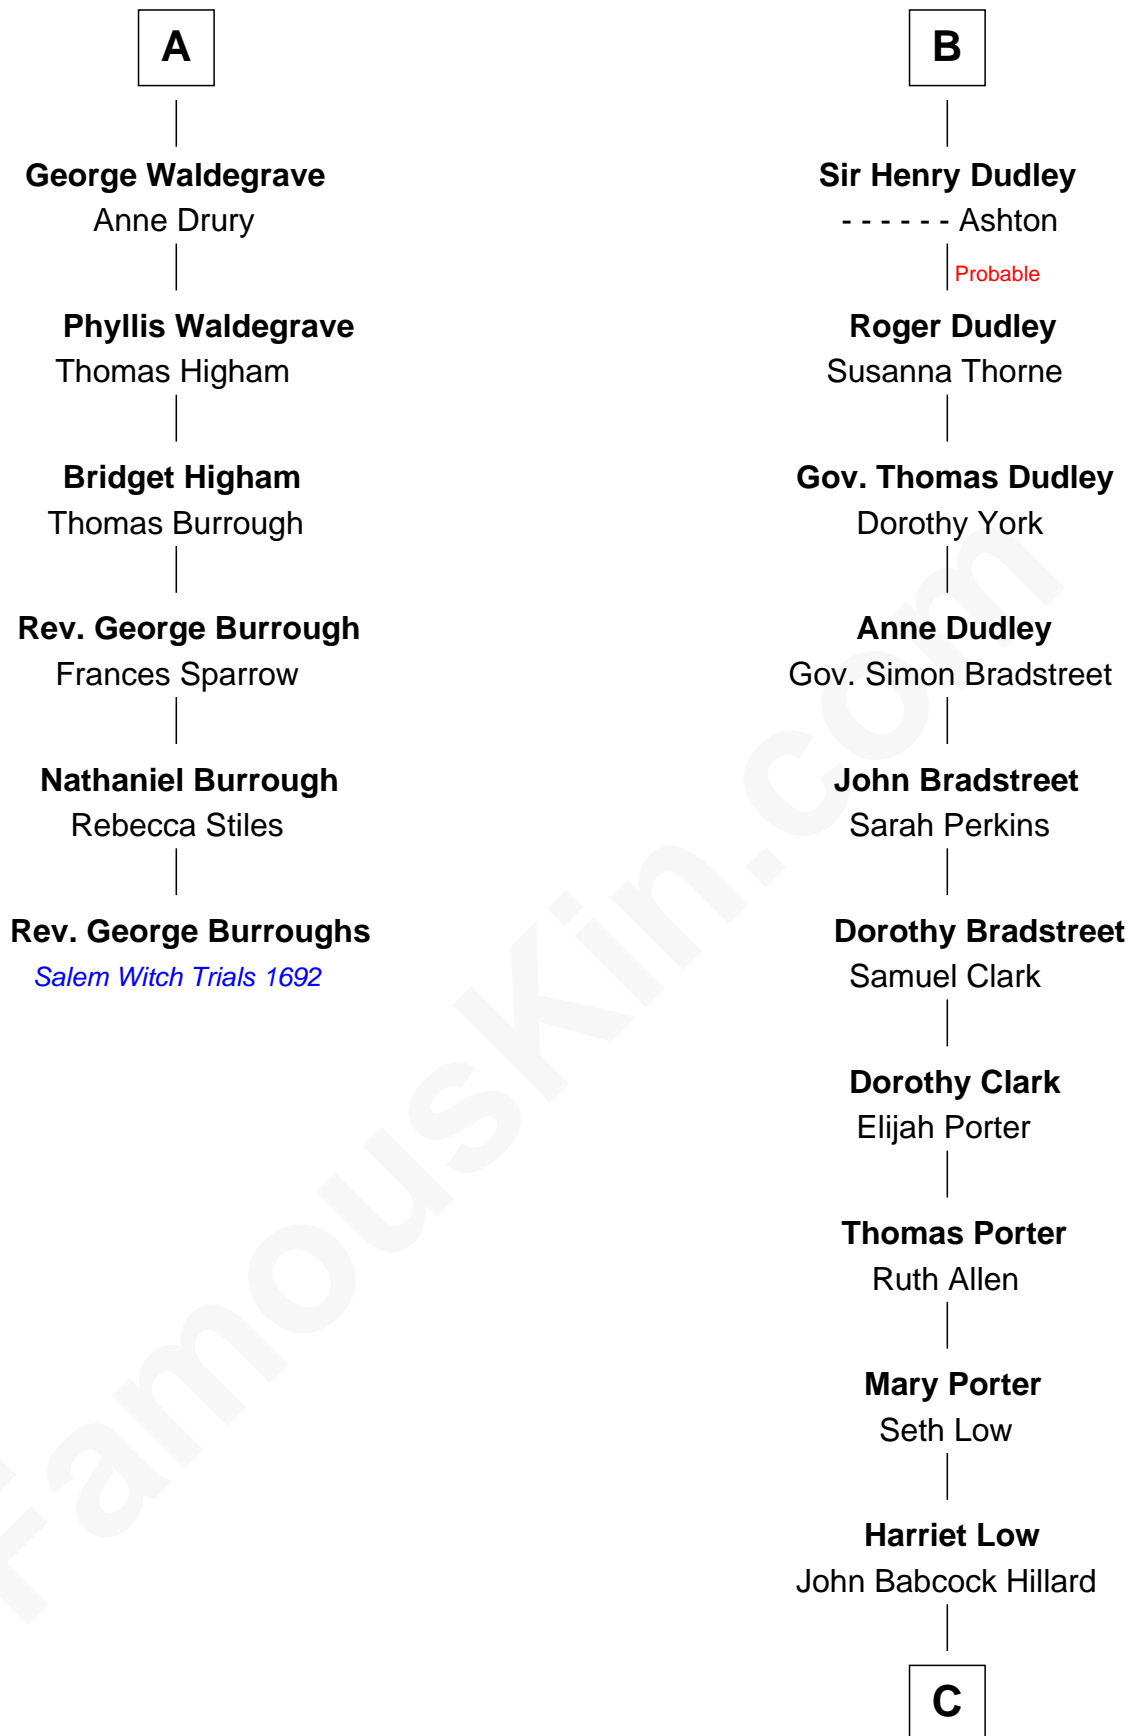

## Relationship Chart of

**Rev. George Burroughs**  
*Executed for Witchcraft, Salem 1692*

12th cousin 8 times removed of

**Bill Weld**

*68th Governor of Massachusetts*

C

Harriet Hillard

William Augustus White

Margaret Low White

Francis Minot Weld

David Weld

Mary Blake Nichols

Bill Weld

*68th Governor of Massachusetts*