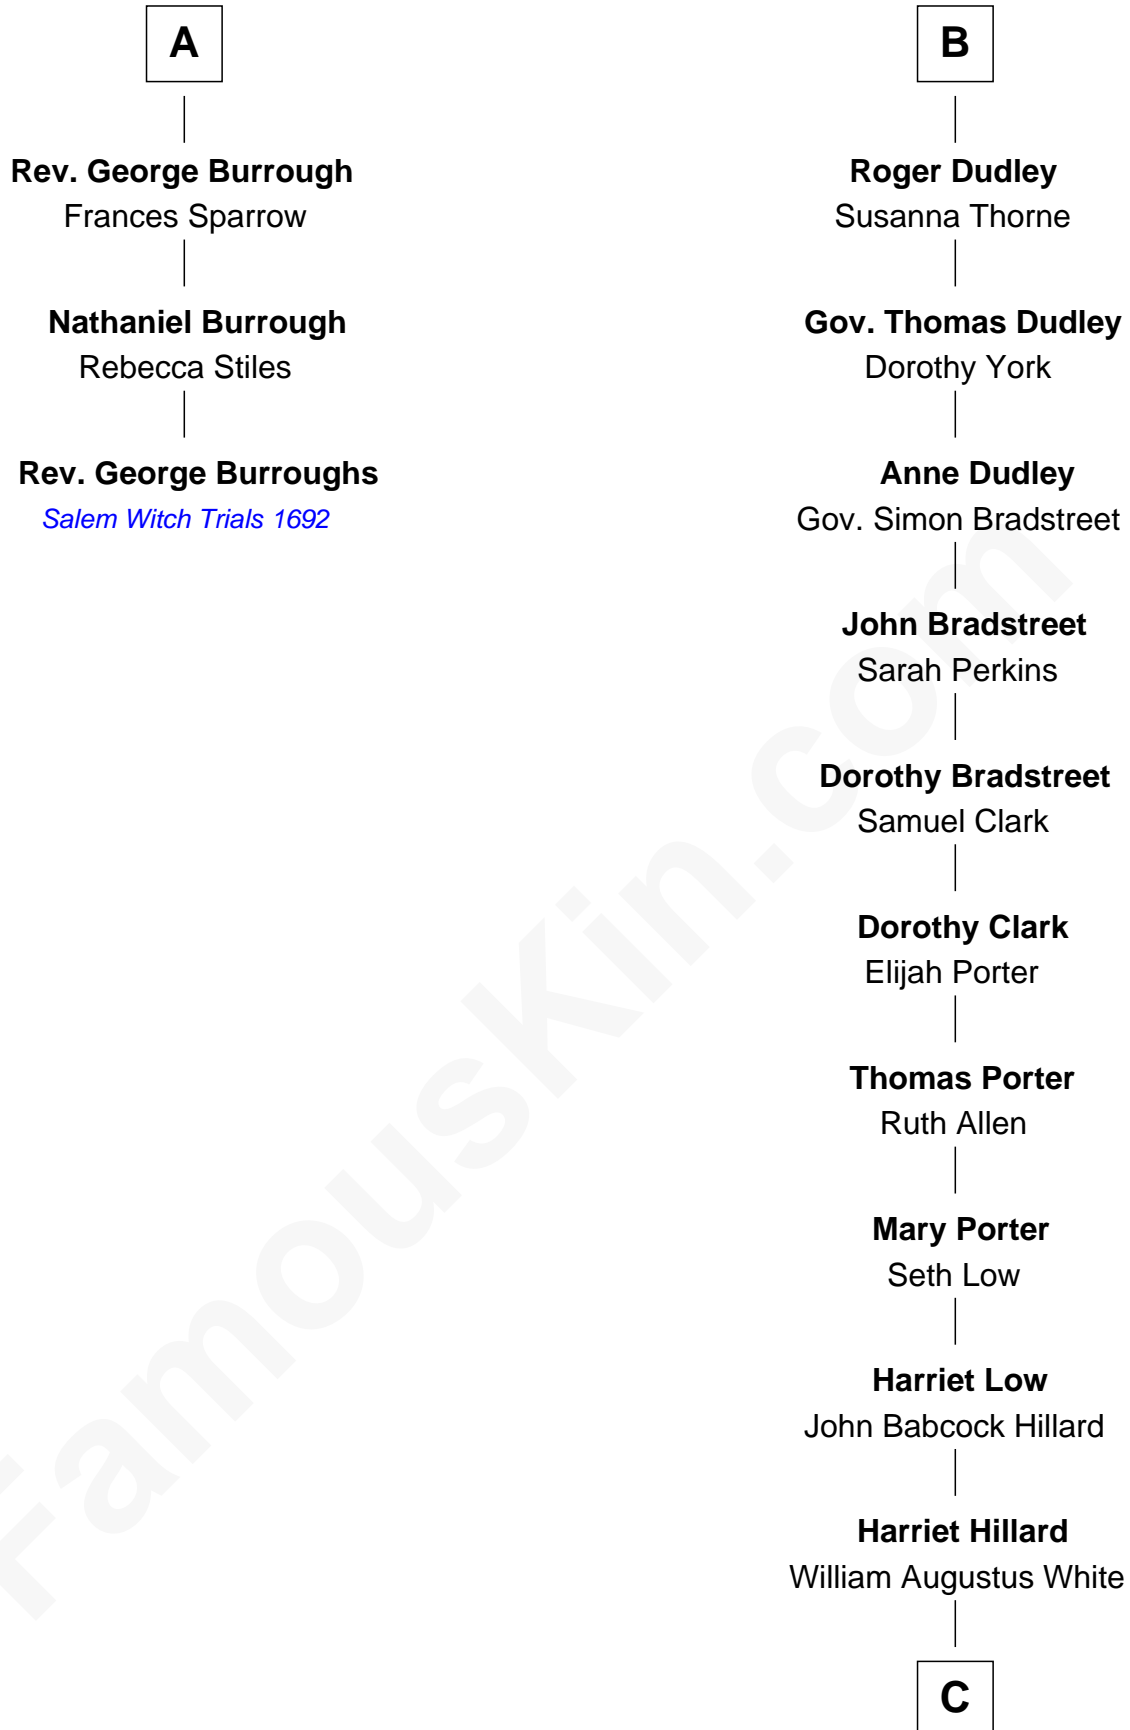

FamousKin.com

Relationship Chart of

Rev. George Burroughs

Executed for Witchcraft, Salem 1692

9th cousin 10 times removed of

Bill Weld

68th Governor of Massachusetts

C

—
Margaret Low White

Francis Minot Weld

—
David Weld

Mary Blake Nichols

—
Bill Weld

68th Governor of Massachusetts

FamousKin.com