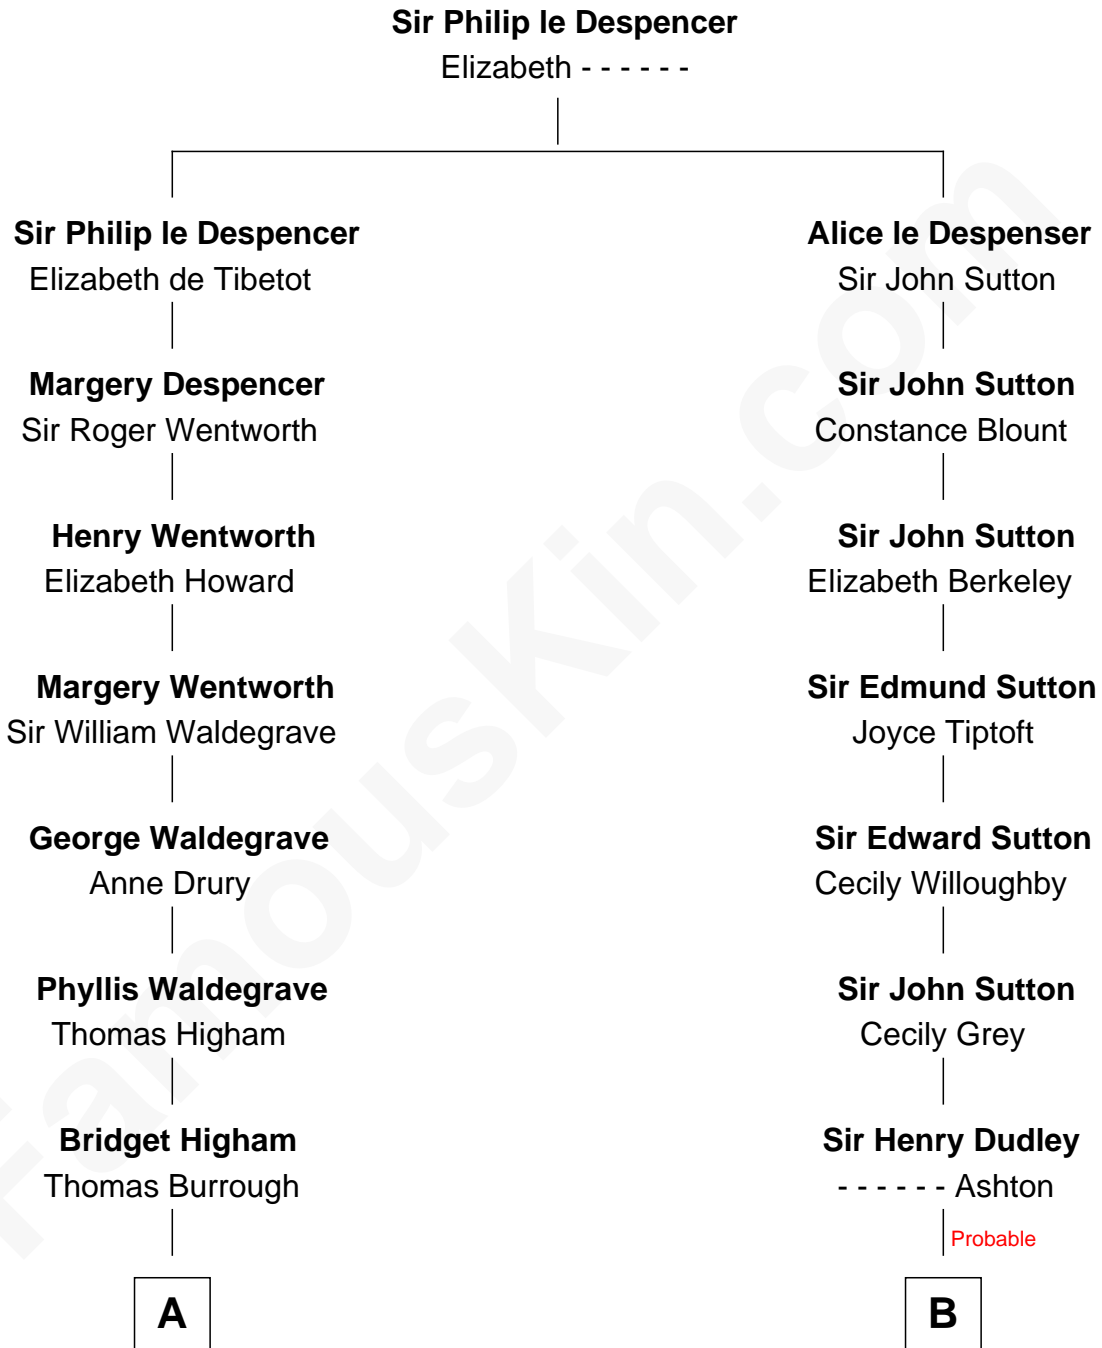

FamousKin.com

Relationship Chart of

Rev. George Burroughs

Executed for Witchcraft, Salem 1692

9th cousin 10 times removed of

Bill Weld

68th Governor of Massachusetts

C

—
Margaret Low White

Francis Minot Weld

—
David Weld

Mary Blake Nichols

—
Bill Weld

68th Governor of Massachusetts

FamousKin.com