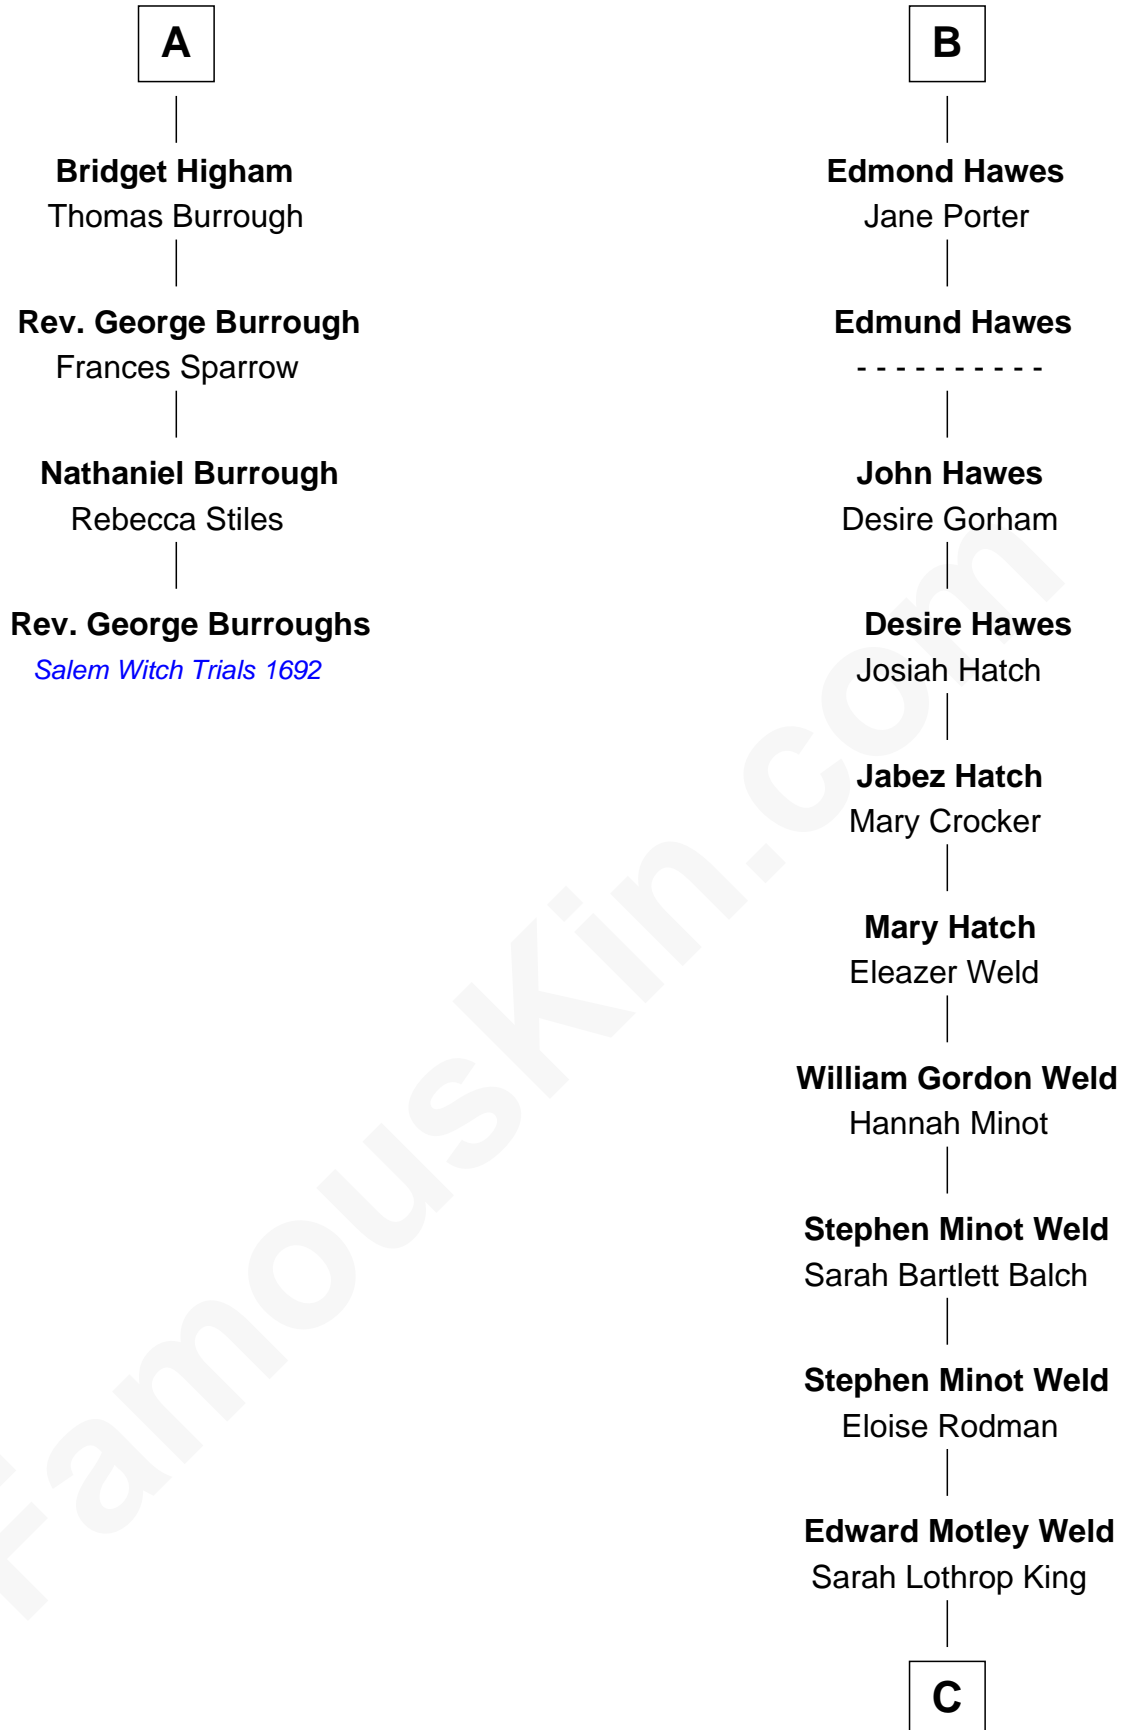

FamousKin.com
Relationship Chart of
Rev. George Burroughs

Executed for Witchcraft, Salem 1692

10th cousin 8 times removed of

Tuesday Weld

TV and Movie Actress

Sir John Howard

Alice de Bois

C

Lothrop Motley Weld

Yosene Balfour Ker

Tuesday Weld

TV and Movie Actress

FamousKin.com