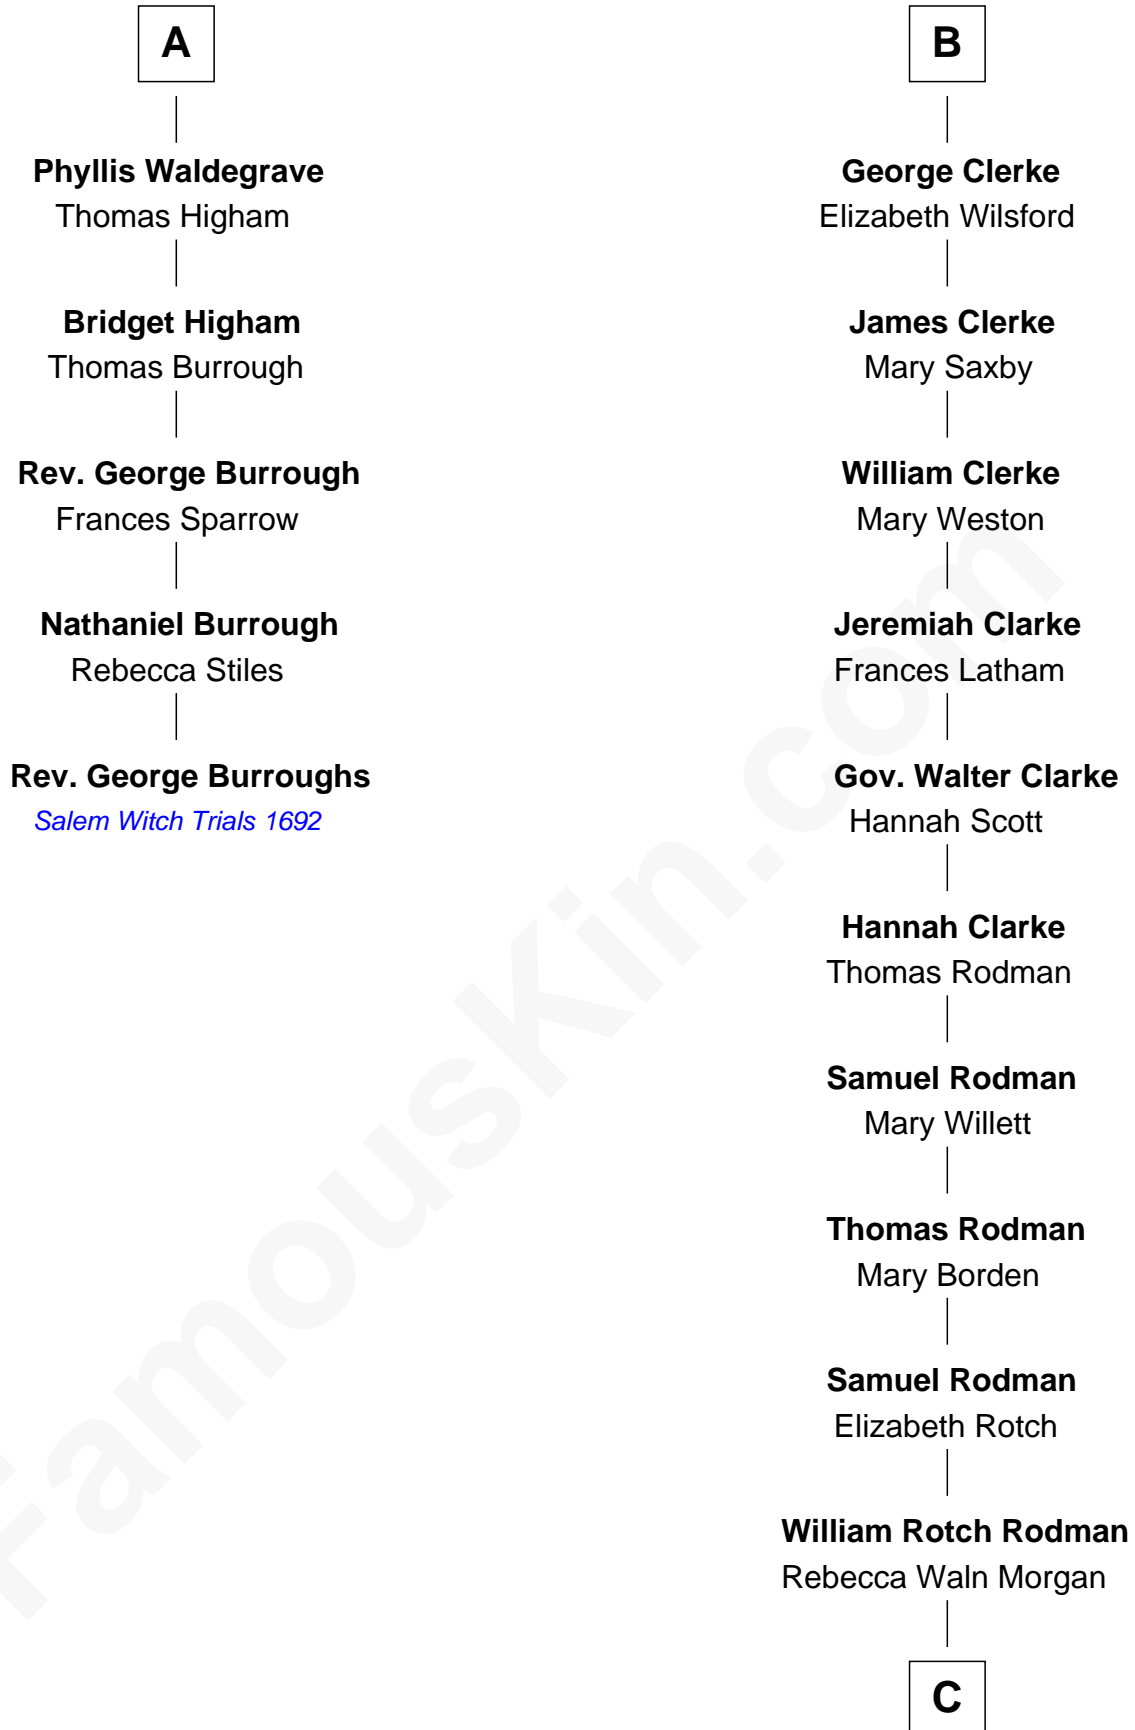

### Rev. George Burroughs

*Executed for Witchcraft, Salem 1692*

11th cousin 10 times removed of

**Tuesday Weld**

*TV and Movie Actress*

**Elizabeth de Clare**

*with husband*  
*Roger D'Amory*

*with husband*  
*Sir Thebaud de Verdun*

**Elizabeth Stapleton**

Sir William Calthorpe

**Anne Calthorpe**

Sir Robert Drury

**Anne Drury**

George Waldegrave

**A**

**Isabel de Verdun**

Elizabeth Freville

**Sir Henry Ferrers**

Margaret Heckstall

**Elizabeth Ferrers**

James Clerke

**B**

**C**

—  
**Alfred Rodman**

Anna Lothrop Motley

—  
**Eloise Rodman**

Stephen Minot Weld

—  
**Edward Motley Weld**

Sarah Lothrop King

—  
**Lothrop Motley Weld**

Yosene Balfour Ker

—  
**Tuesday Weld**