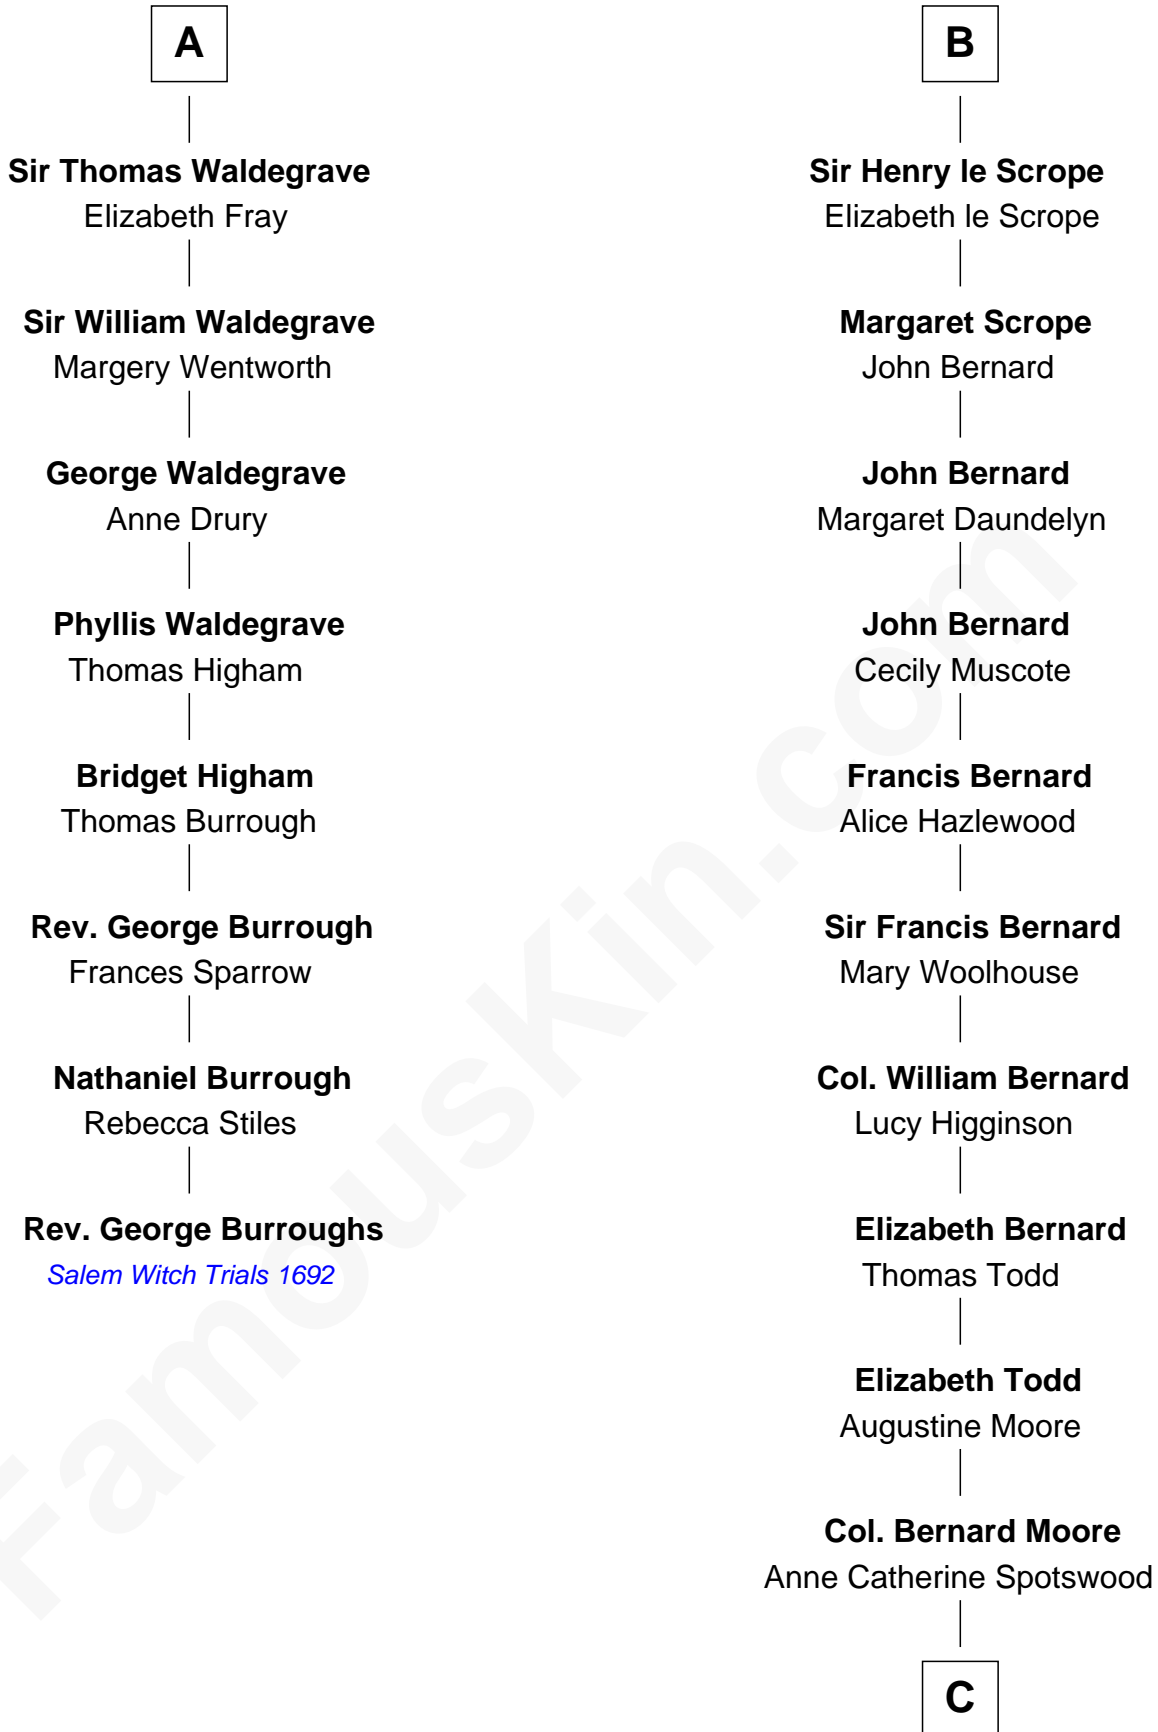

FamousKin.com

Relationship Chart of

Rev. George Burroughs
Executed for Witchcraft, Salem 1692

14th cousin 6 times removed of

Helen Keller
Author and Activist

Sir William Longespee
 Ela of Salisbury

C

Col. Alexander Spotswood Moore

Elizabeth Aylett

Mary Fairfax Moore

David Keller

Arthur Henley Keller

Kate Adams

Helen Keller

Author and Activist

FamousKin.com