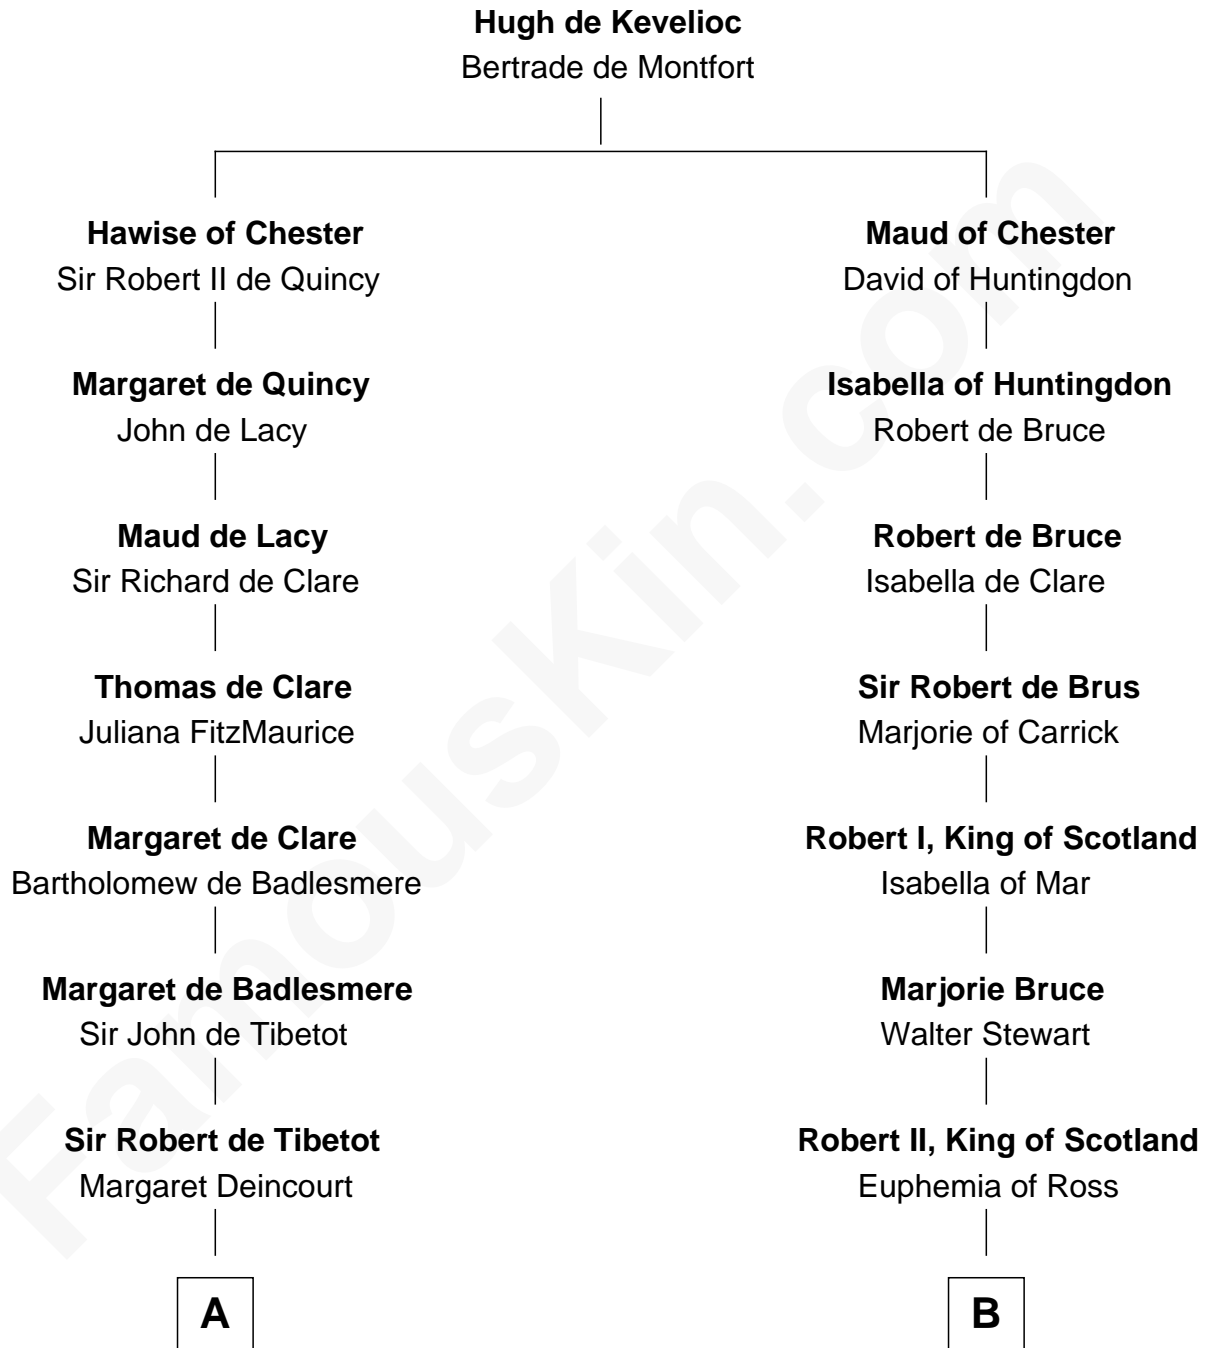

## Relationship Chart of

### Rev. George Burroughs

*Executed for Witchcraft, Salem 1692*

16th cousin 2 times removed of

**Philip Livingston**

*Signer of the Declaration of Independence*

C

Philip Livingston  
Catrina Van Brugh

Philip Livingston  
*Signer of Declaration of Independence*