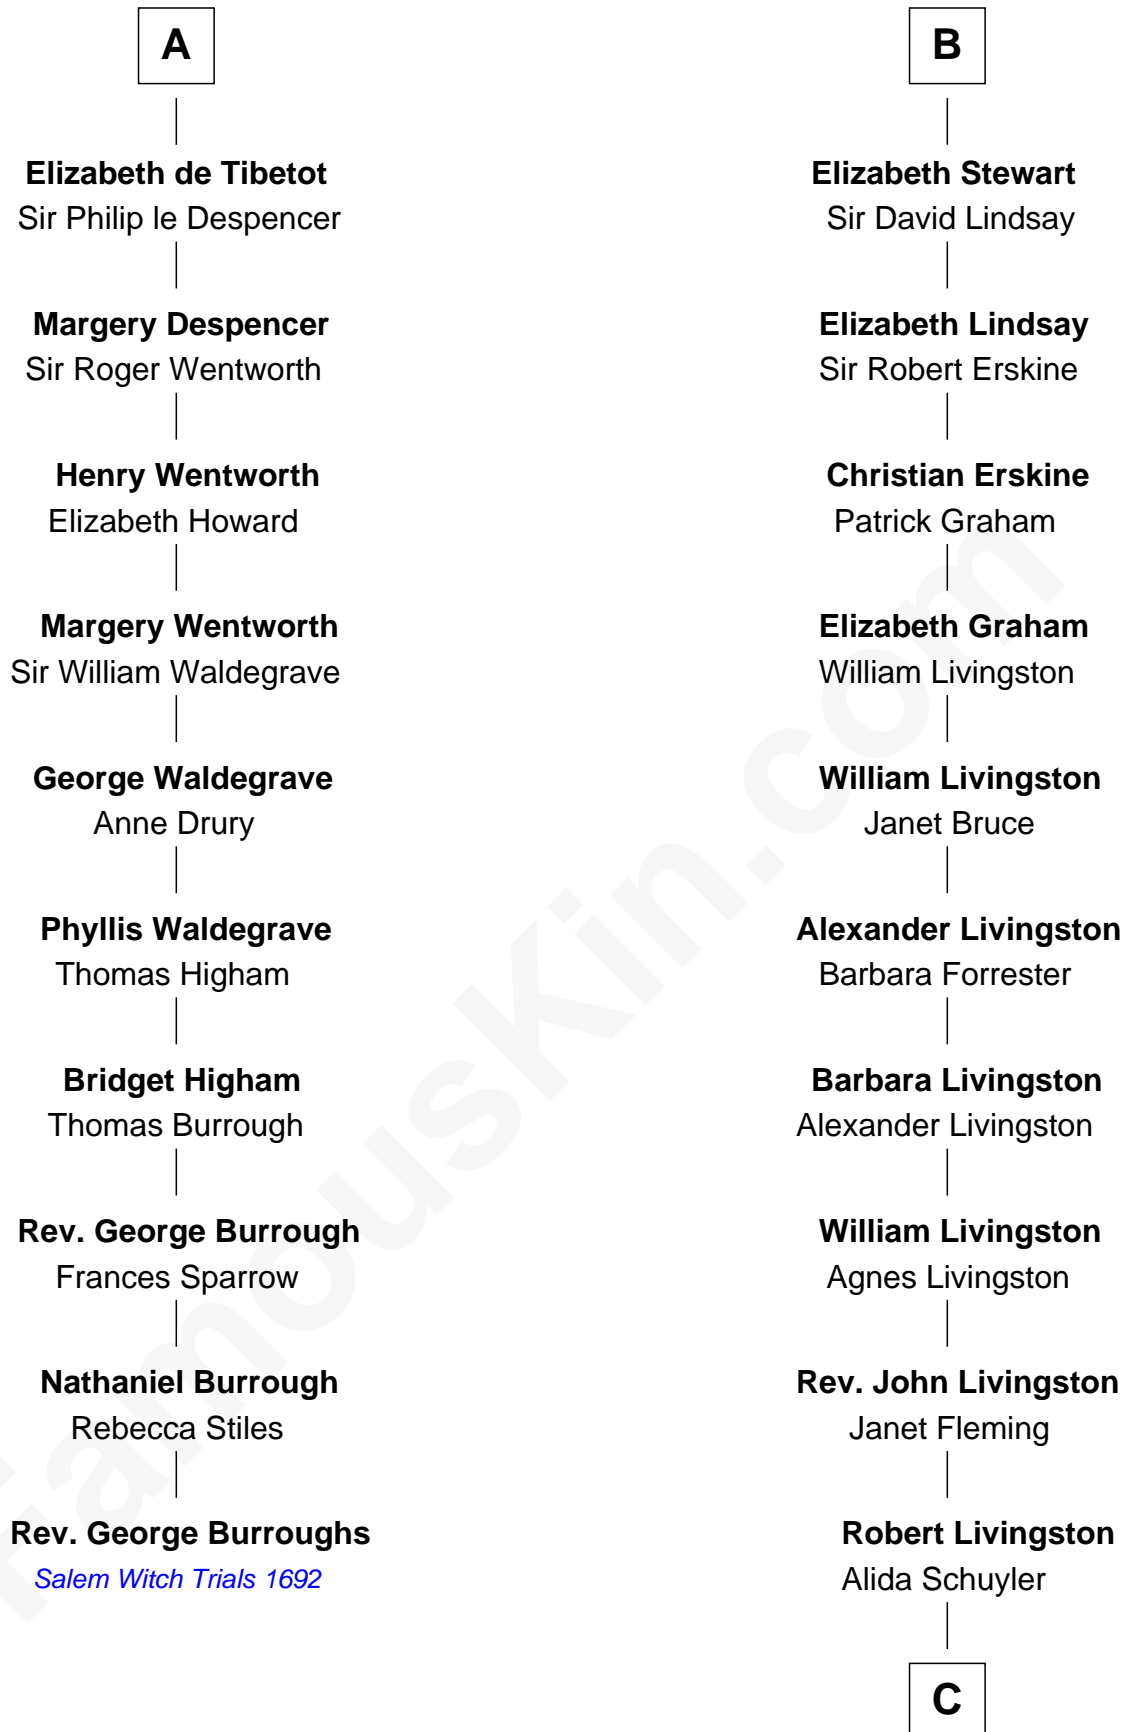

## Relationship Chart of

### Rev. George Burroughs

*Executed for Witchcraft, Salem 1692*

16th cousin 2 times removed of

**Philip Livingston**

*Signer of the Declaration of Independence*

C

Philip Livingston  
Catrina Van Brugh

Philip Livingston  
*Signer of Declaration of Independence*