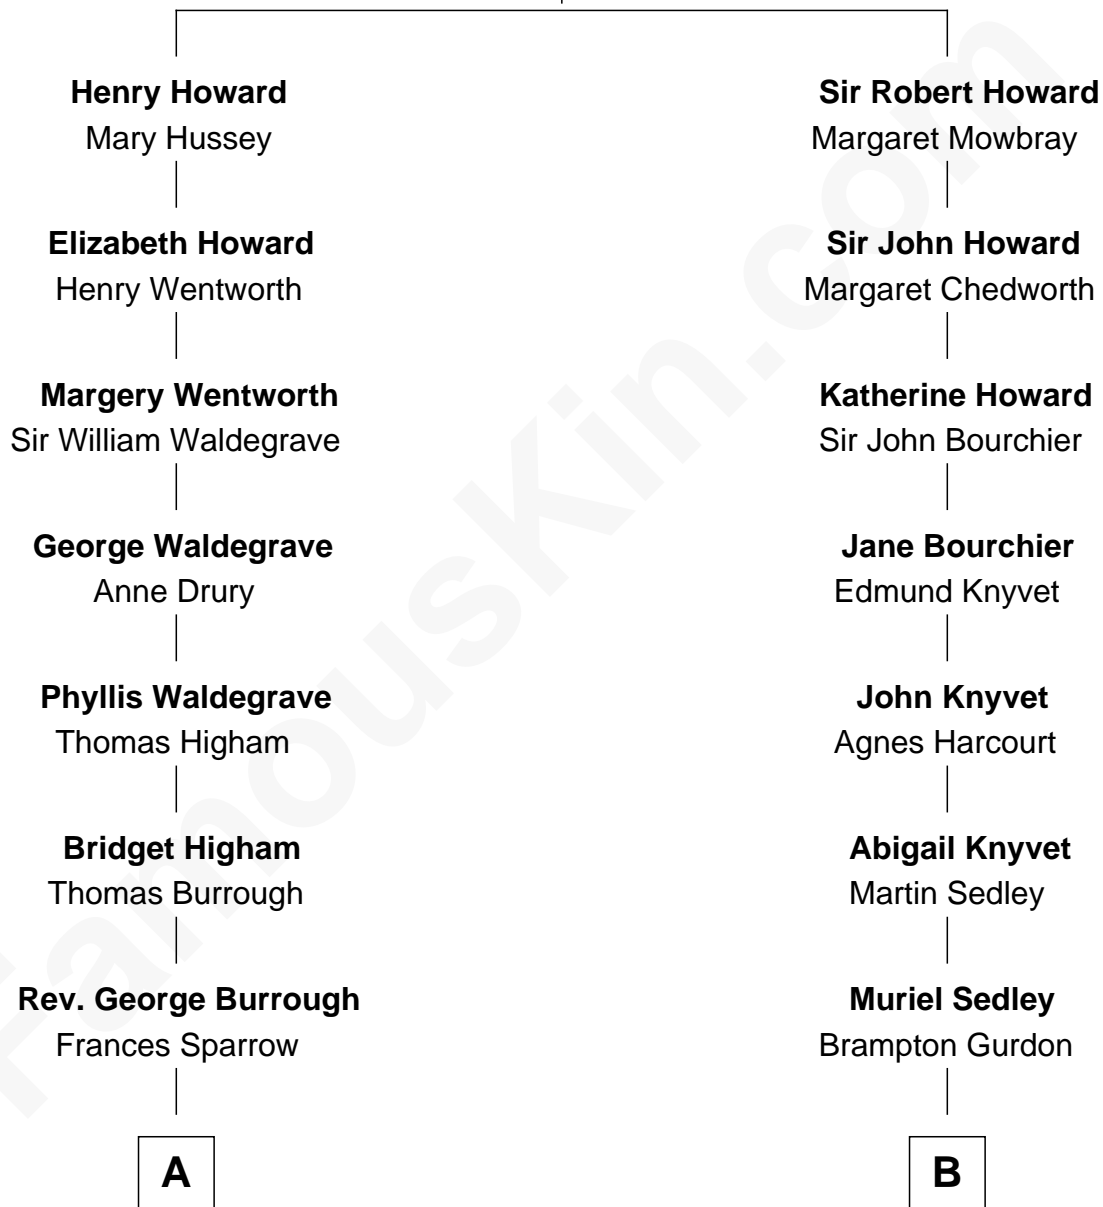

FamousKin.com

Relationship Chart of

Rev. George Burroughs

Executed for Witchcraft, Salem 1692

8th cousin 7 times removed of

Leverett Saltonstall

55th Governor of Massachusetts

Sir John Howard

Alice Tendring

A

Nathaniel Burrough

Rebecca Stiles

Rev. George Burroughs

Salem Witch Trials 1692

B

Muriel Gurdon