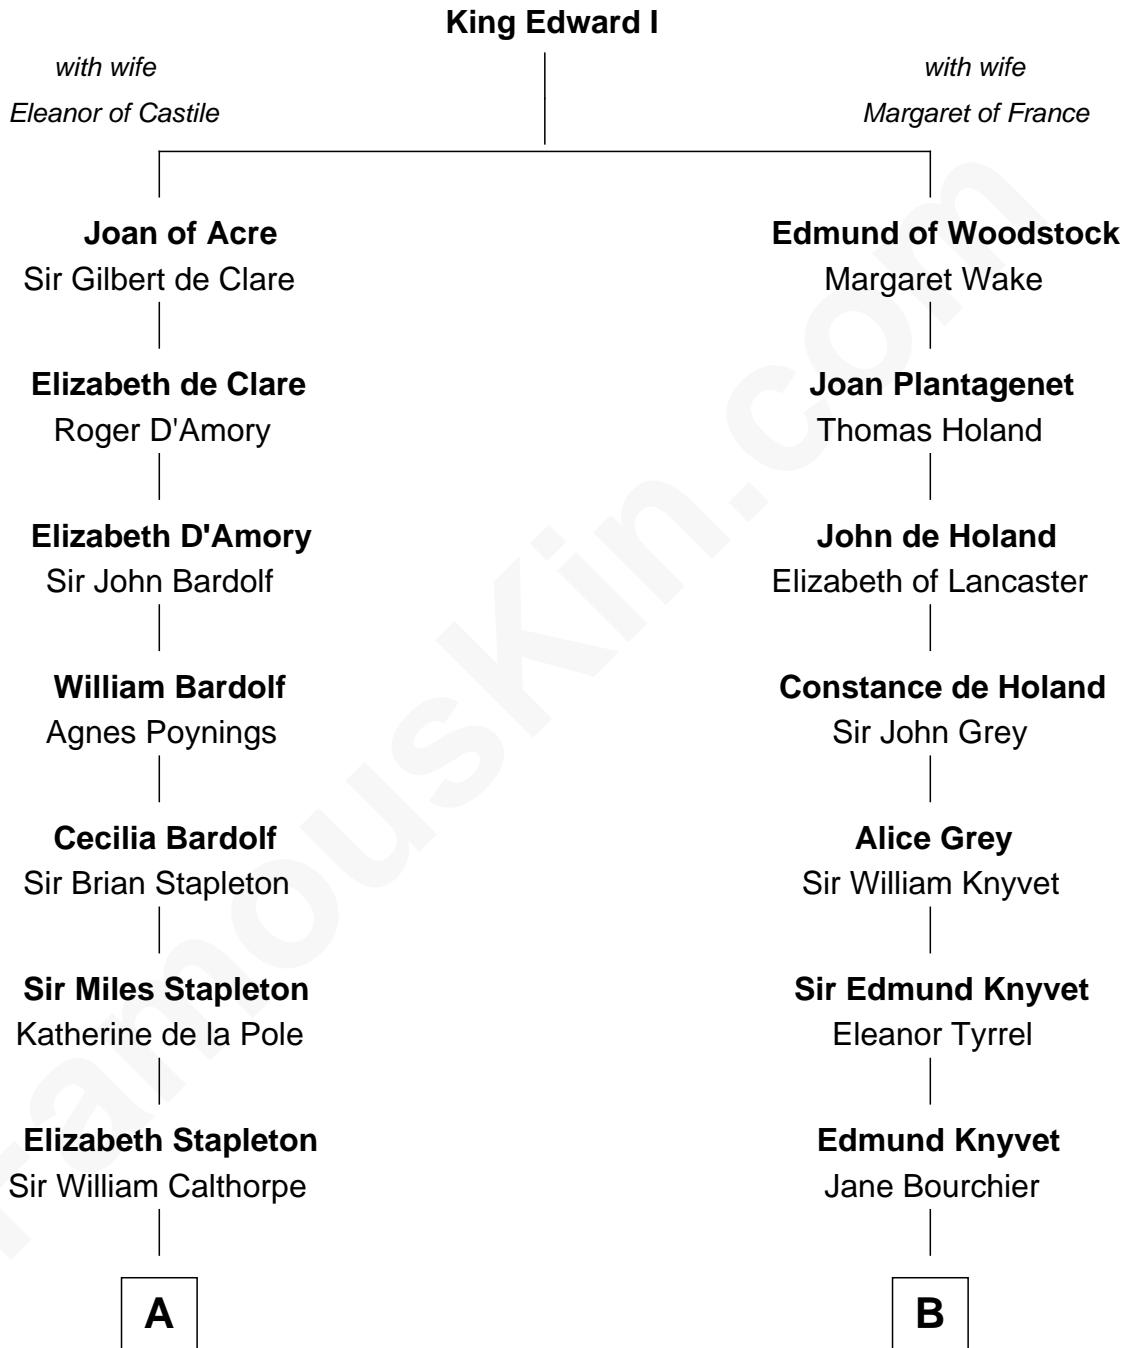

FamousKin.com Relationship Chart of

Rev. George Burroughs
Executed for Witchcraft, Salem 1692

13th cousin 5 times removed of

Leverett Saltonstall
55th Governor of Massachusetts

C

Richard Middlecott Saltonstall

Eleanor Brooks

Leverett Saltonstall

55th Governor of Massachusetts

FamousKin.com