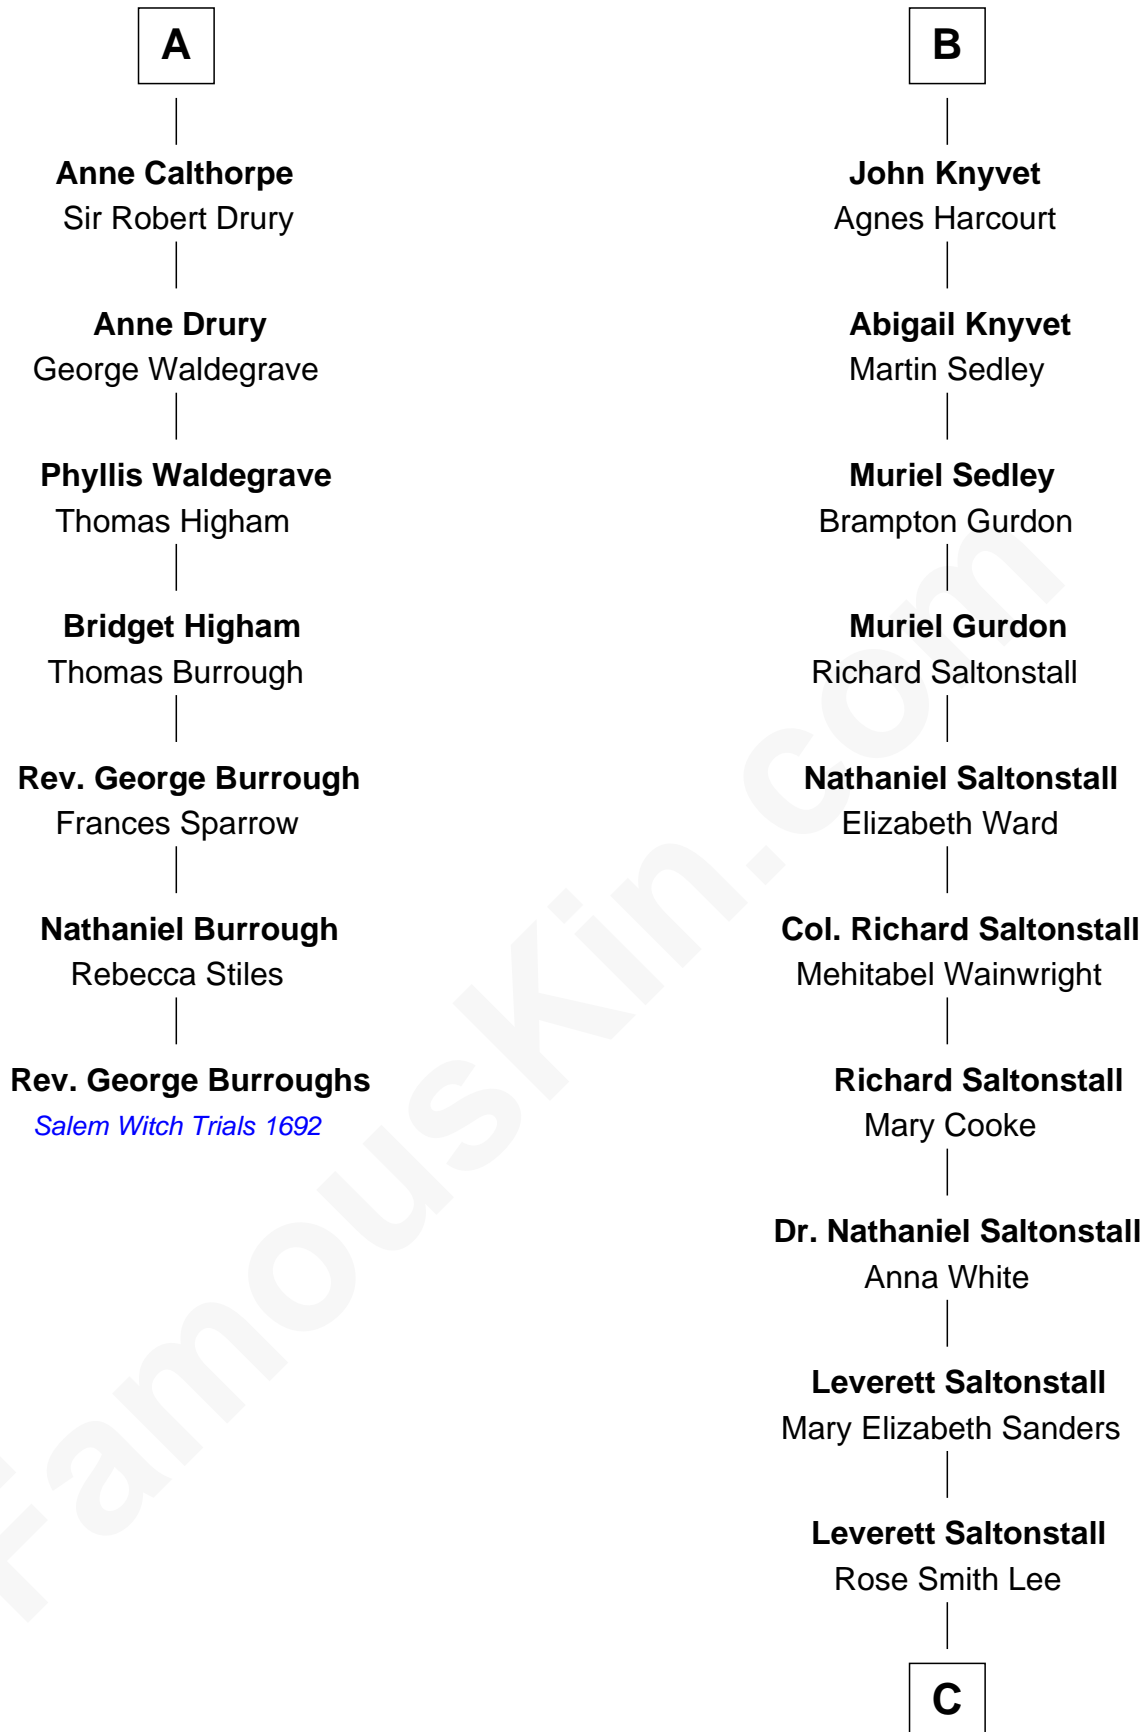

FamousKin.com Relationship Chart of

Rev. George Burroughs
Executed for Witchcraft, Salem 1692

13th cousin 5 times removed of

Leverett Saltonstall
55th Governor of Massachusetts

C

Richard Middlecott Saltonstall

Eleanor Brooks

Leverett Saltonstall

55th Governor of Massachusetts

FamousKin.com