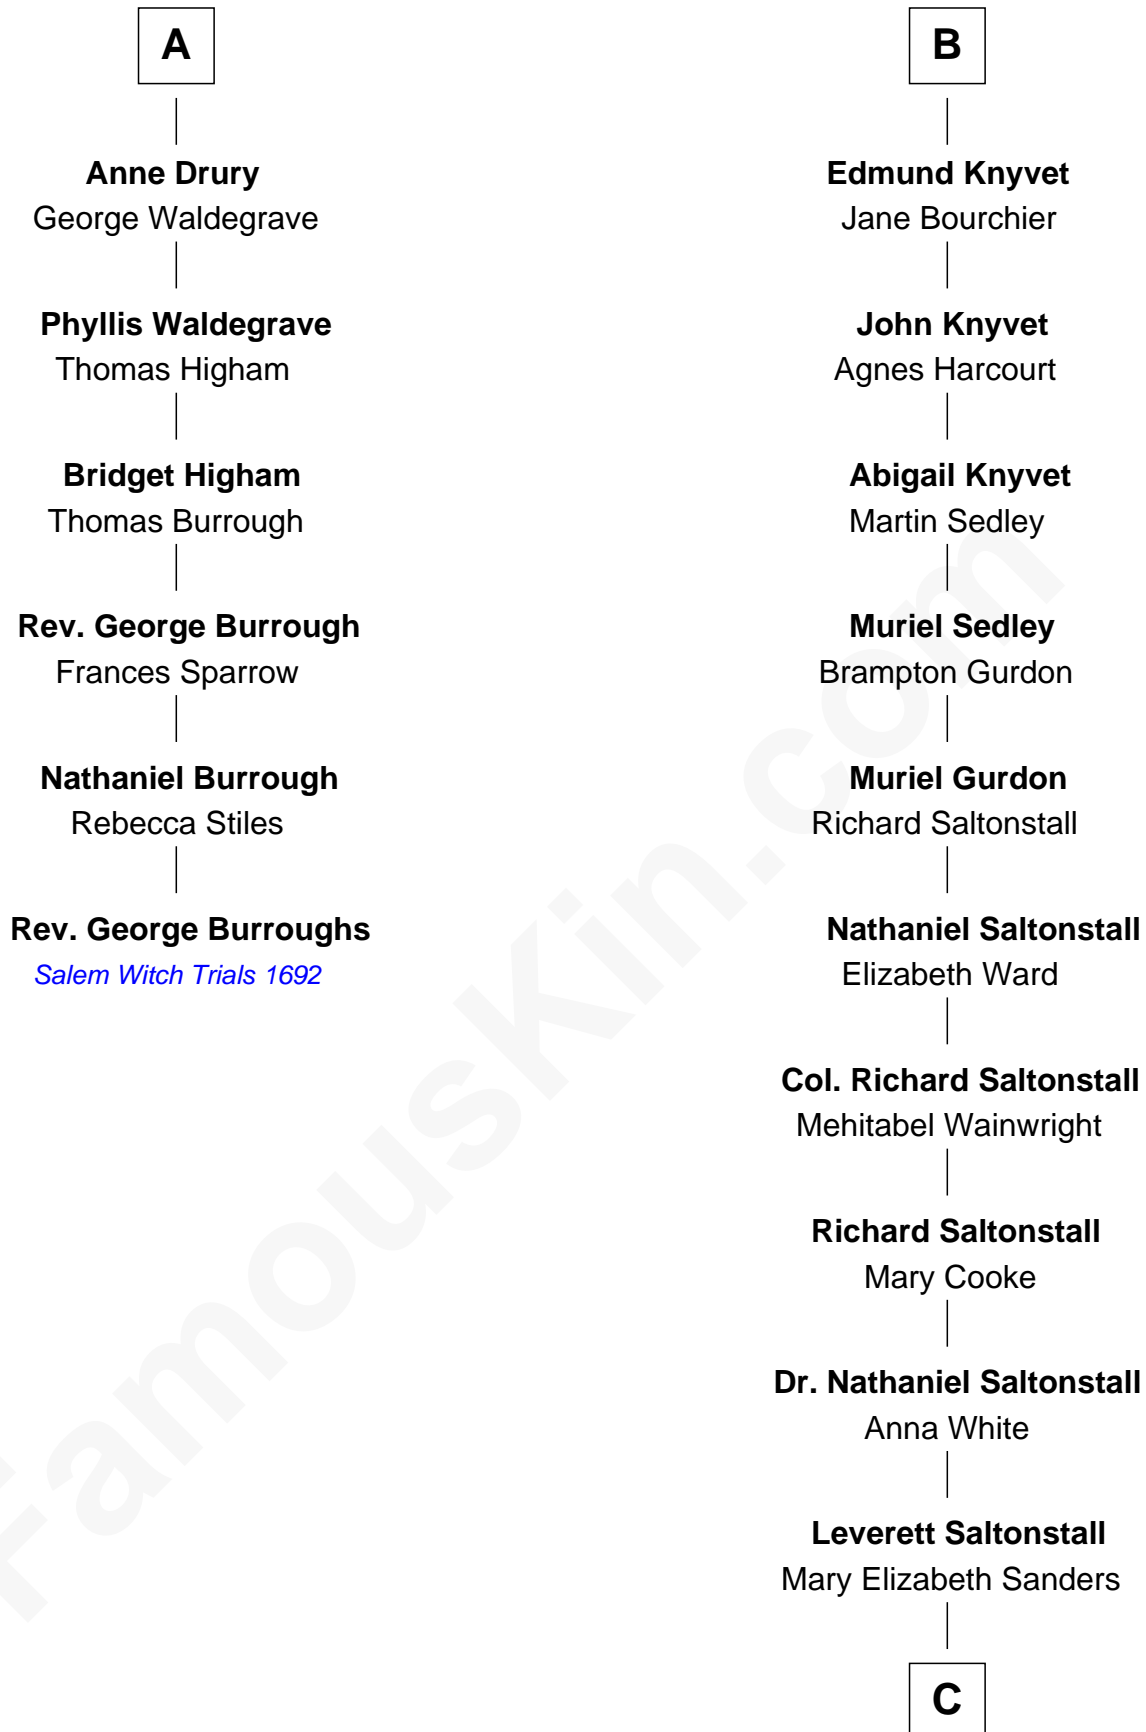

FamousKin.com
Relationship Chart of
Rev. George Burroughs

Executed for Witchcraft, Salem 1692

12th cousin 7 times removed of

Leverett Saltonstall

55th Governor of Massachusetts

Sir Gilbert de Clare

Joan of Acre

Constance de Holand

Alice Grey

Sir William Knyvet

Sir Edmund Knyvet

Eleanor Tyrrel

B

C

Leverett Saltonstall

Rose Smith Lee

Richard Middlecott Saltonstall

Eleanor Brooks

Leverett Saltonstall

55th Governor of Massachusetts

FamousKin.com