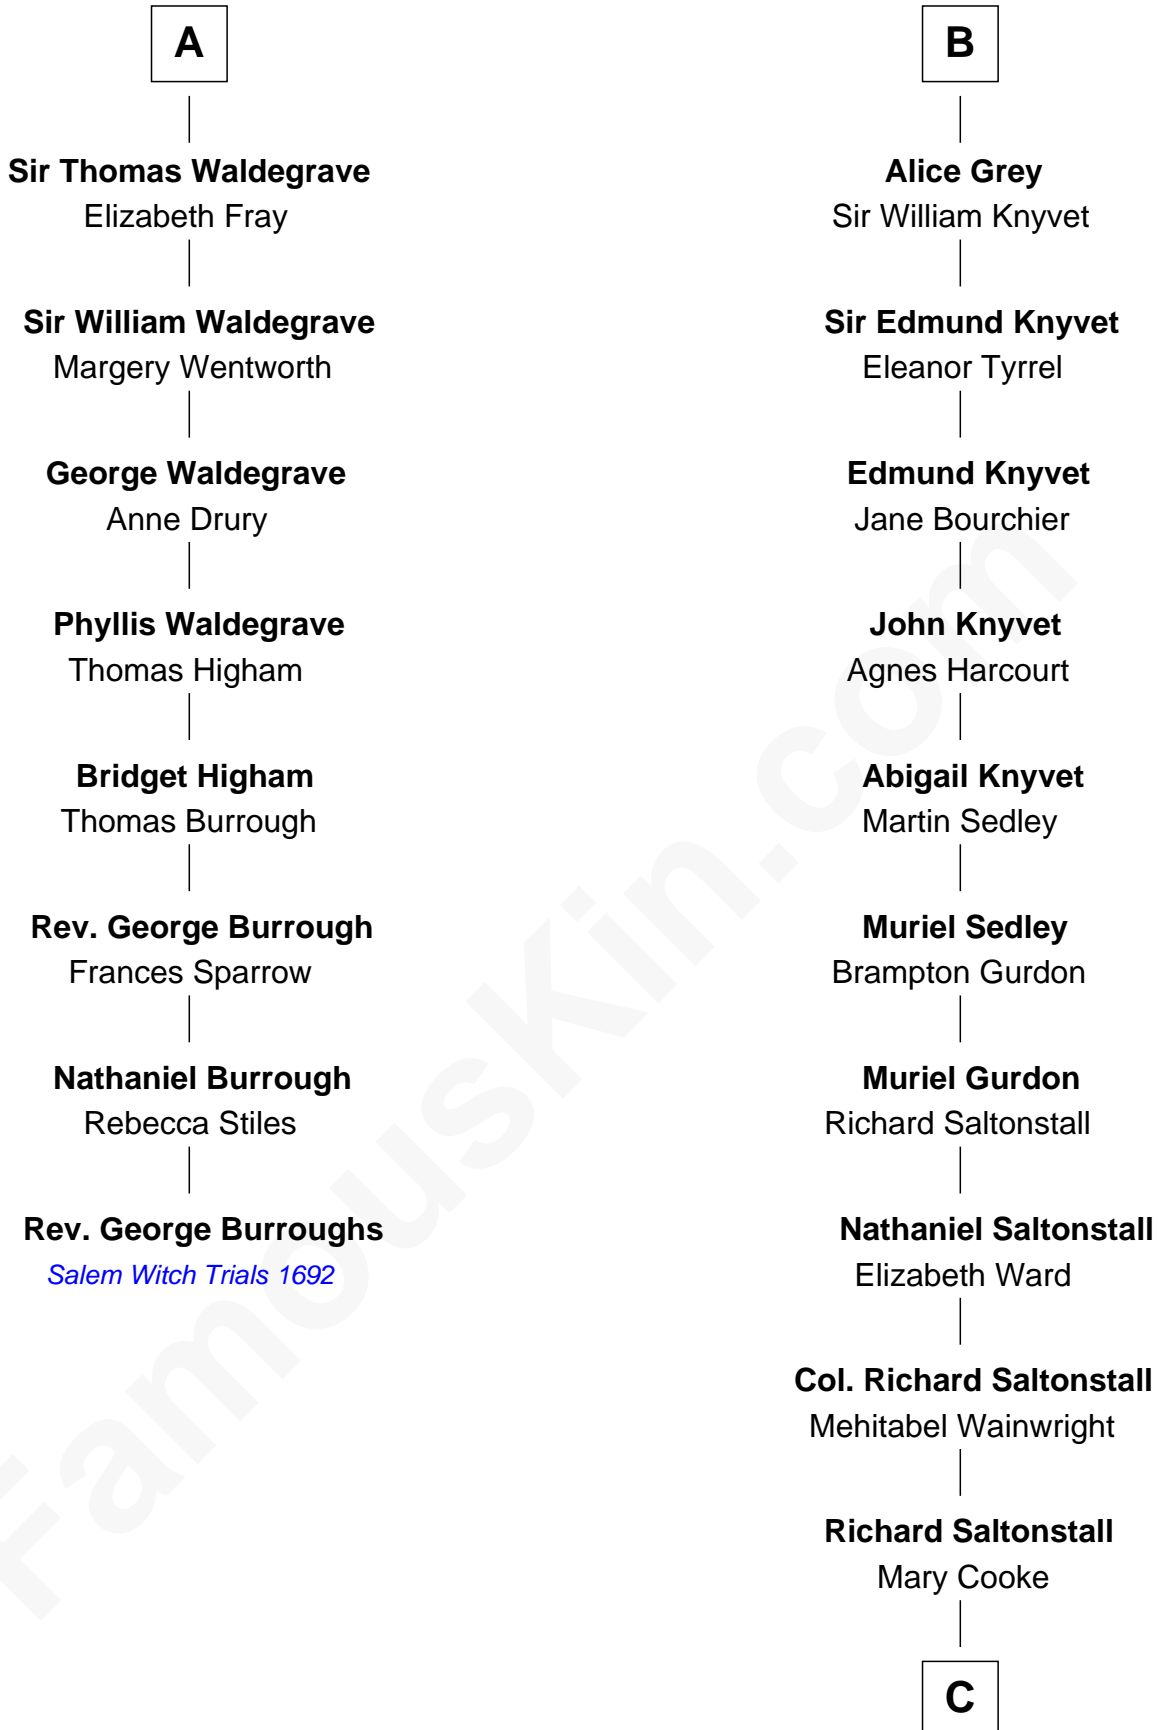

FamousKin.com
Relationship Chart of
Rev. George Burroughs

Executed for Witchcraft, Salem 1692

14th cousin 7 times removed of

Leverett Saltonstall

55th Governor of Massachusetts

Sir William Longespee

Ela of Salisbury

Ida Longespee
 Sir William de Beauchamp

Beatrice de Beauchamp
 Sir William de Munchensy

William de Munchensy
 Alice - - - - -

Sir Thomas de Munchensy
 Joyce - - - - -

Thomas Munchensy
 Joan Vauncy

Joan Munchensy
 Sir Richard Waldegrave

Sir Richard Waldegrave
 Joan Doreward

A

Stephen Longespee
 Emmeline de Ridelisford

Ela Longespee
 Sir Roger la Zouche

Sir Alan la Zouche
 Eleanor de Segrave

Maude la Zouche
 Sir Robert de Holland

Thomas Holand
 Joan Plantagenet

John de Holand
 Elizabeth of Lancaster

Constance de Holand
 Sir John Grey

B

C

Dr. Nathaniel Saltonstall

Anna White

Leverett Saltonstall

Mary Elizabeth Sanders