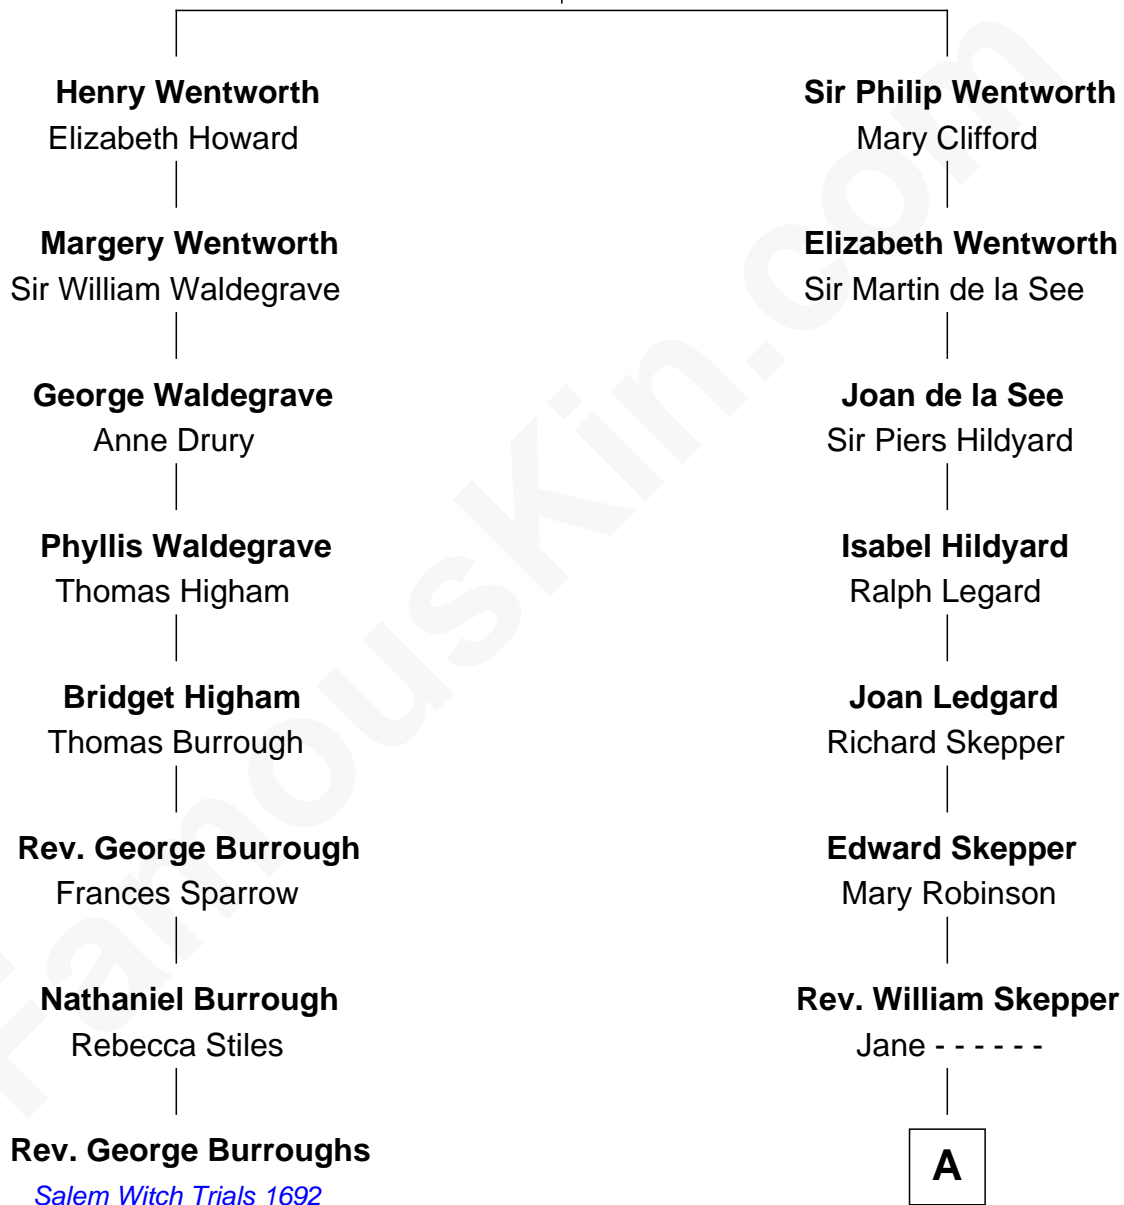

FamousKin.com
Relationship Chart of
Rev. George Burroughs

Executed for Witchcraft, Salem 1692

7th cousin 10 times removed of

Leverett Saltonstall

55th Governor of Massachusetts

Sir Roger Wentworth

Margery Despencer

John Clarke Lee
Harriet Paine Rose

Rose Smith Lee
Leverett Saltonstall

Richard Middlecott Saltonstall
Eleanor Brooks

Leverett Saltonstall
55th Governor of Massachusetts