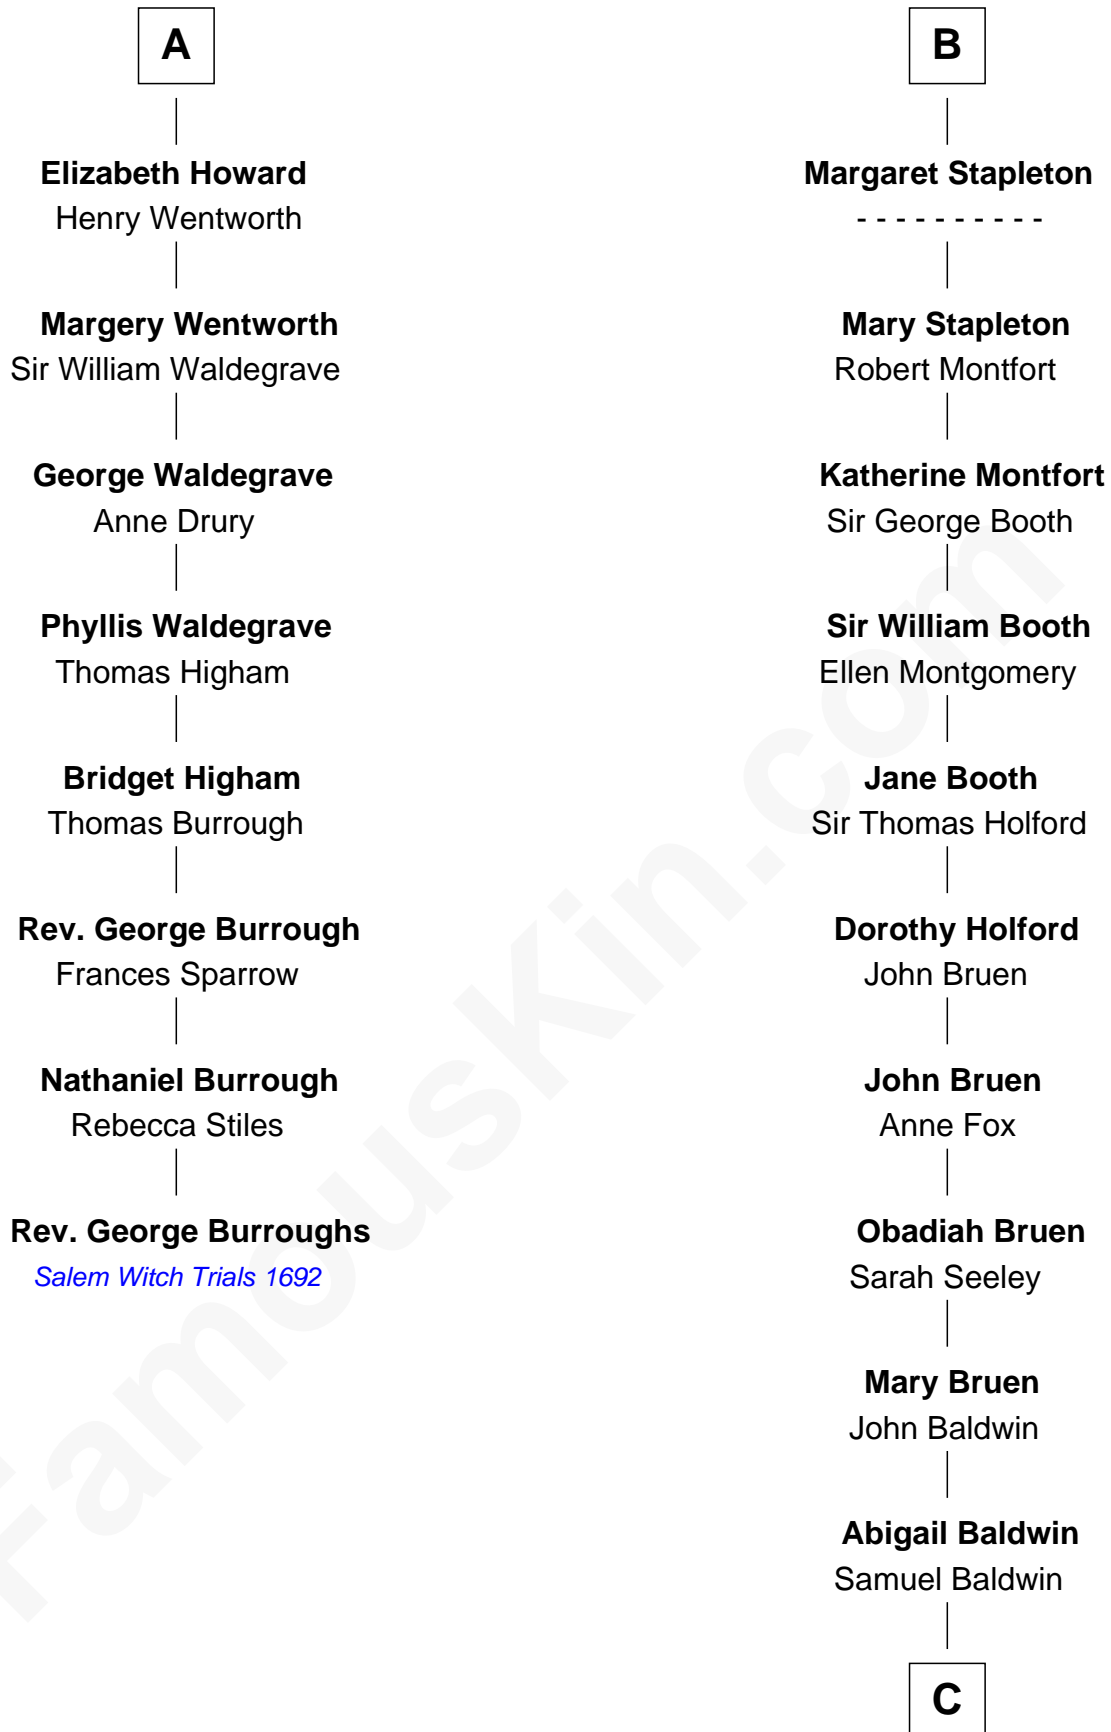

FamousKin.com

Relationship Chart of

Rev. George Burroughs

Executed for Witchcraft, Salem 1692

14th cousin 5 times removed of

Abraham Baldwin

Signer of the U.S. Constitution

C

Timothy Baldwin

Bathsheba Stone

Michael Baldwin

Lucy Dudley

Abraham Baldwin

Signer of the U.S. Constitution

FamousKin.com