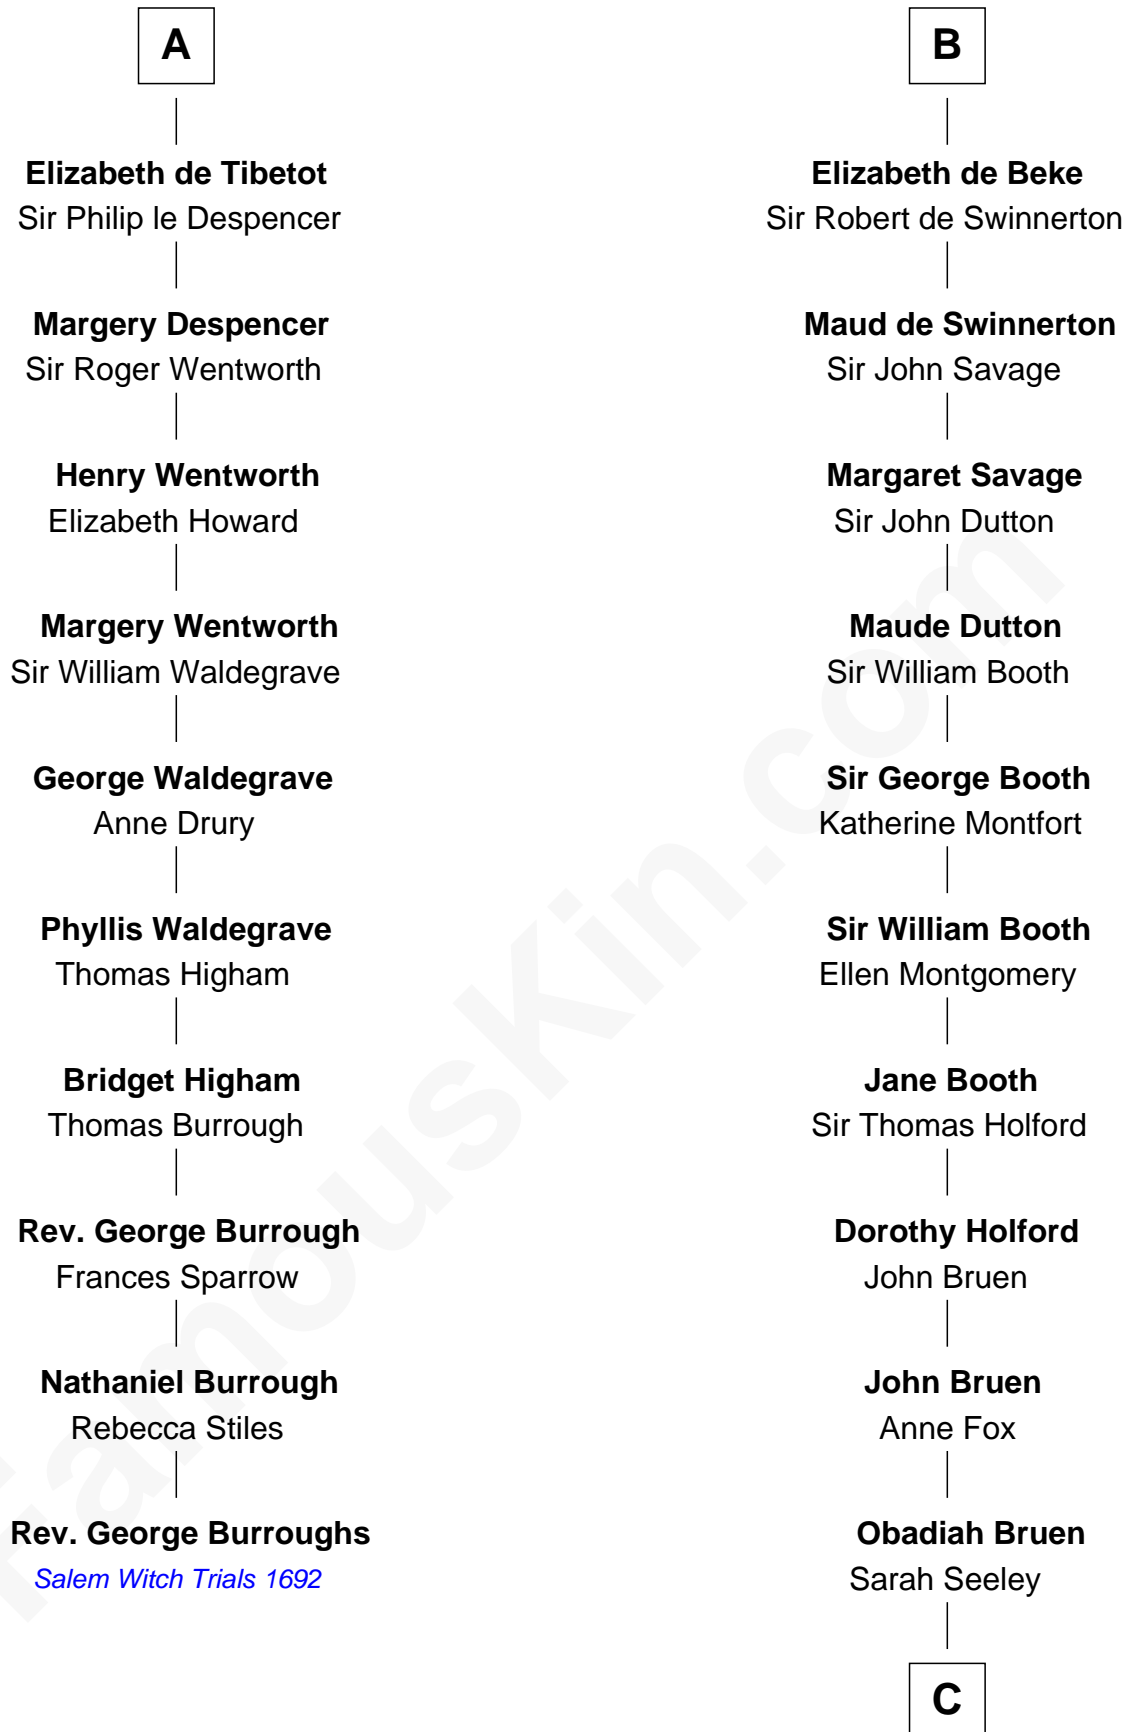

## Relationship Chart of

### Rev. George Burroughs

*Executed for Witchcraft, Salem 1692*

16th cousin 5 times removed of

**Abraham Baldwin**

*Signer of the U.S. Constitution*

**C**

—  
**Mary Bruen**

John Baldwin

—  
**Abigail Baldwin**

Samuel Baldwin

—  
**Timothy Baldwin**

Bathsheba Stone

—  
**Michael Baldwin**

Lucy Dudley

—  
**Abraham Baldwin**

*Signer of the U.S. Constitution*