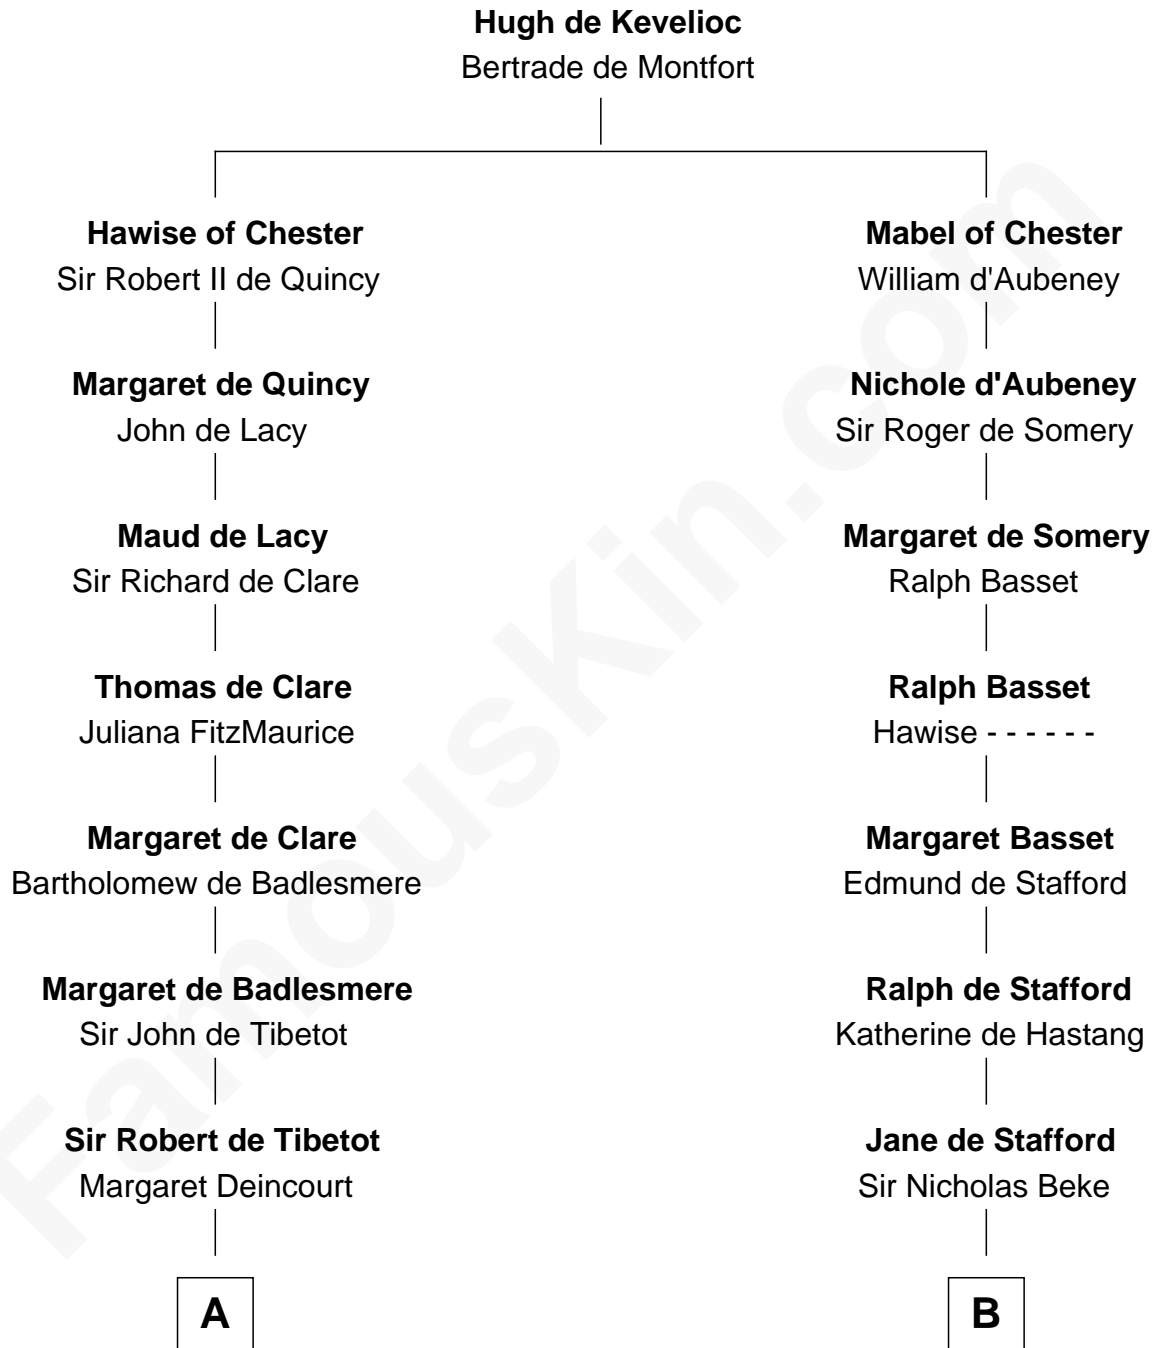

# FamousKin.com

## Relationship Chart of

### Rev. George Burroughs

*Executed for Witchcraft, Salem 1692*

16th cousin 5 times removed of

**Abraham Baldwin**

*Signer of the U.S. Constitution*

**C**

—  
**Mary Bruen**

John Baldwin

—  
**Abigail Baldwin**

Samuel Baldwin

—  
**Timothy Baldwin**

Bathsheba Stone

—  
**Michael Baldwin**

Lucy Dudley

—  
**Abraham Baldwin**

*Signer of the U.S. Constitution*