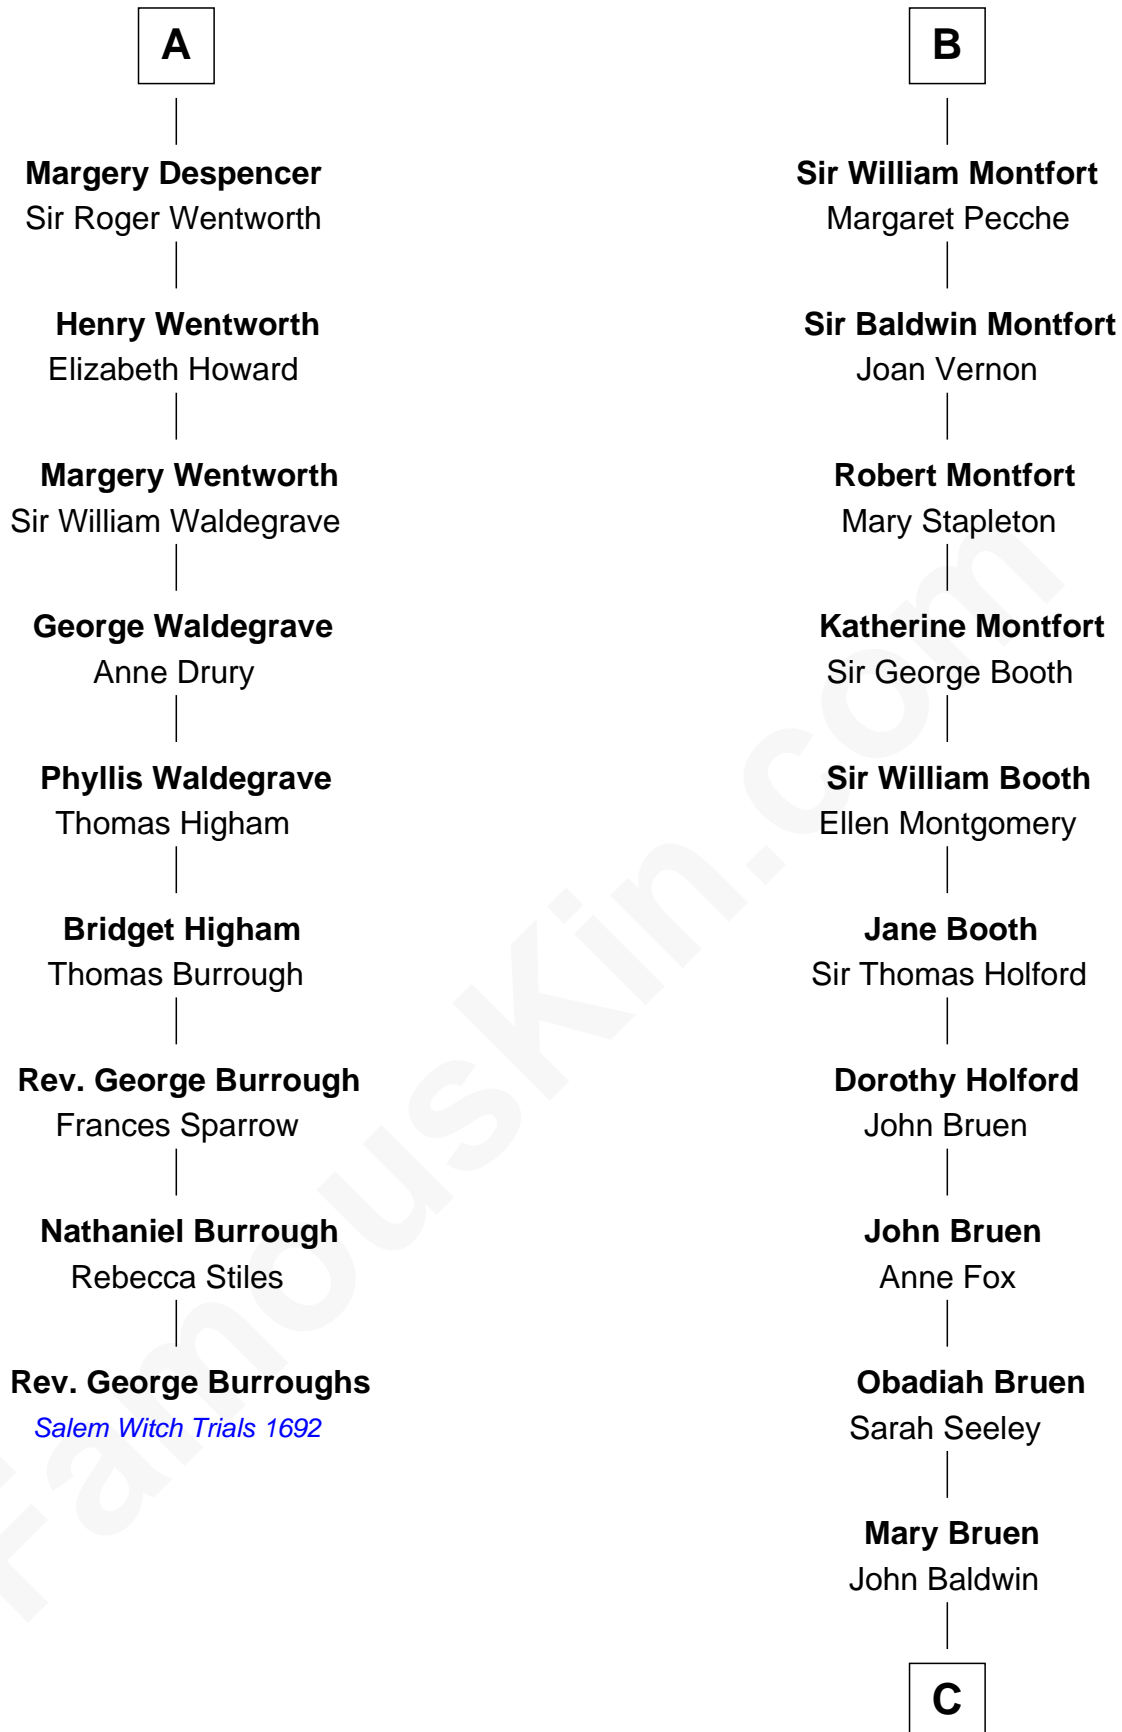

FamousKin.com
Relationship Chart of
Rev. George Burroughs

Executed for Witchcraft, Salem 1692

15th cousin 5 times removed of

Abraham Baldwin

Signer of the U.S. Constitution

C

Abigail Baldwin

Samuel Baldwin

Timothy Baldwin

Bathsheba Stone

Michael Baldwin

Lucy Dudley

Abraham Baldwin

Signer of the U.S. Constitution

FamousKin.com