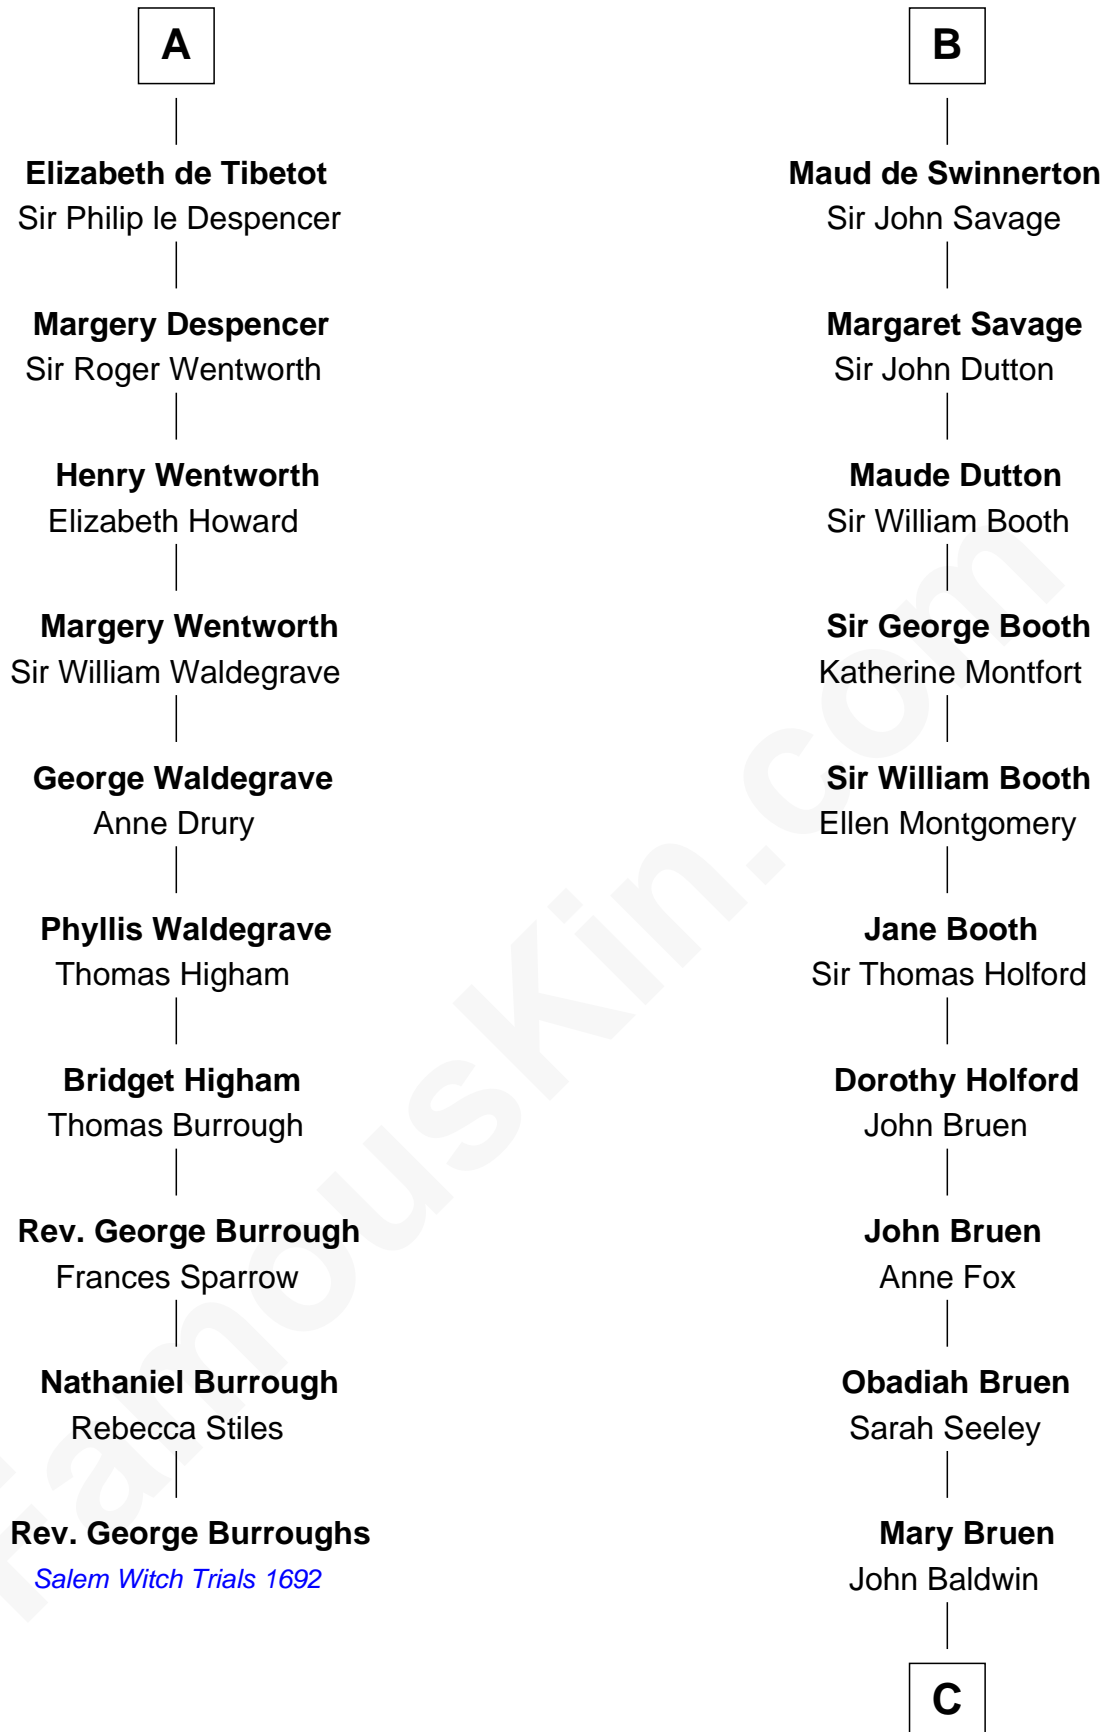

FamousKin.com
Relationship Chart of
Rev. George Burroughs

Executed for Witchcraft, Salem 1692

16th cousin 4 times removed of

Abraham Baldwin

Signer of the U.S. Constitution

C

Abigail Baldwin
Samuel Baldwin

Timothy Baldwin
Bathsheba Stone

Michael Baldwin
Lucy Dudley

Abraham Baldwin

Signer of the U.S. Constitution

FamousKin.com