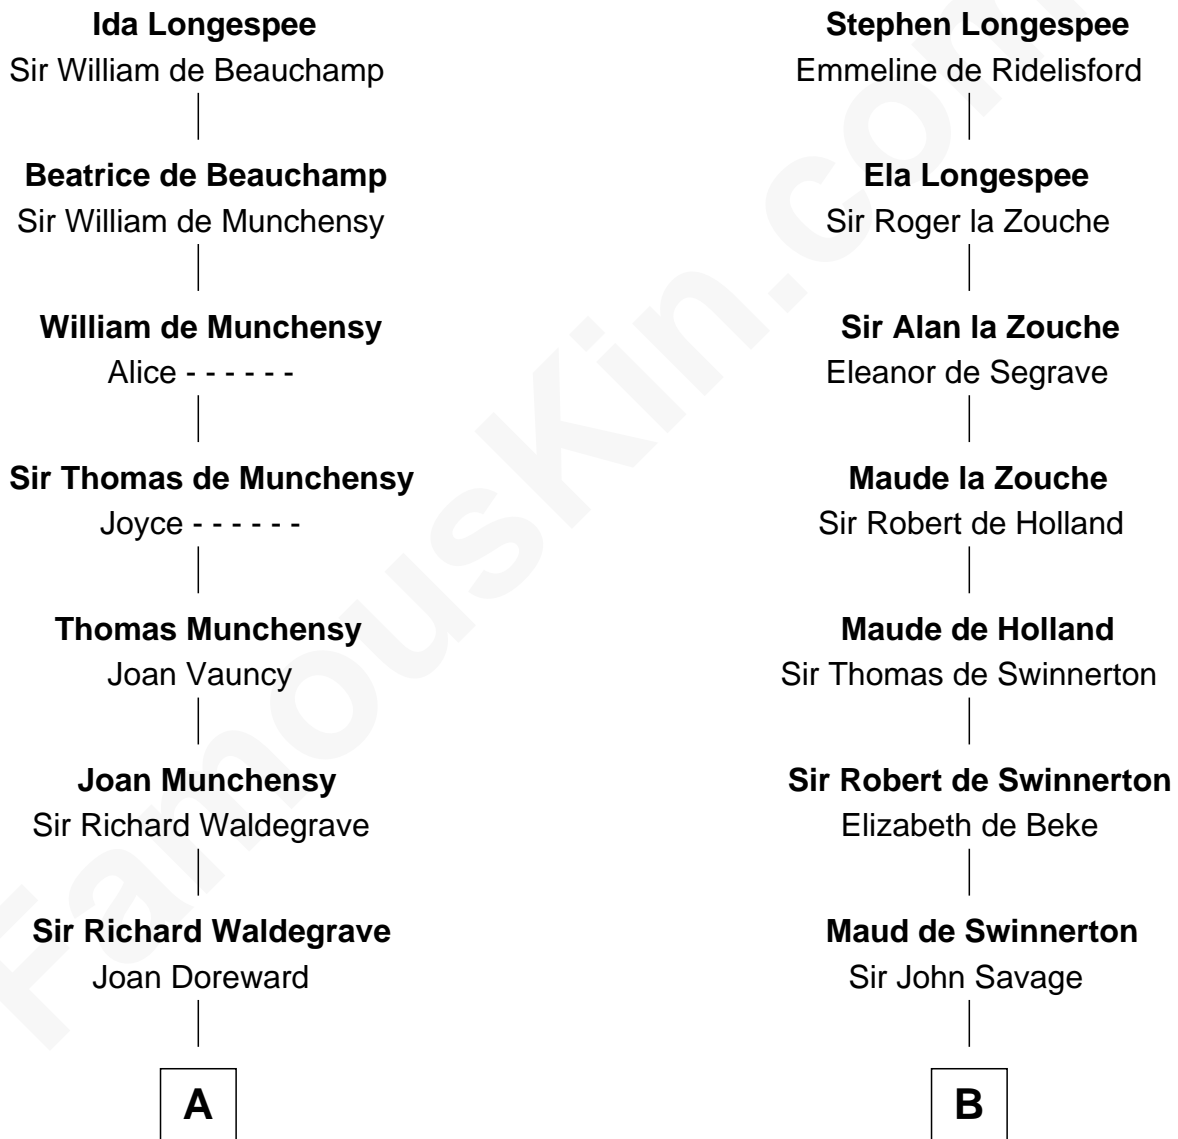

FamousKin.com

Relationship Chart of

Rev. George Burroughs

Executed for Witchcraft, Salem 1692

14th cousin 5 times removed of

Abraham Baldwin

Signer of the U.S. Constitution

Sir William Longespee

Ela of Salisbury

C

Timothy Baldwin

Bathsheba Stone

Michael Baldwin

Lucy Dudley

Abraham Baldwin

Signer of the U.S. Constitution