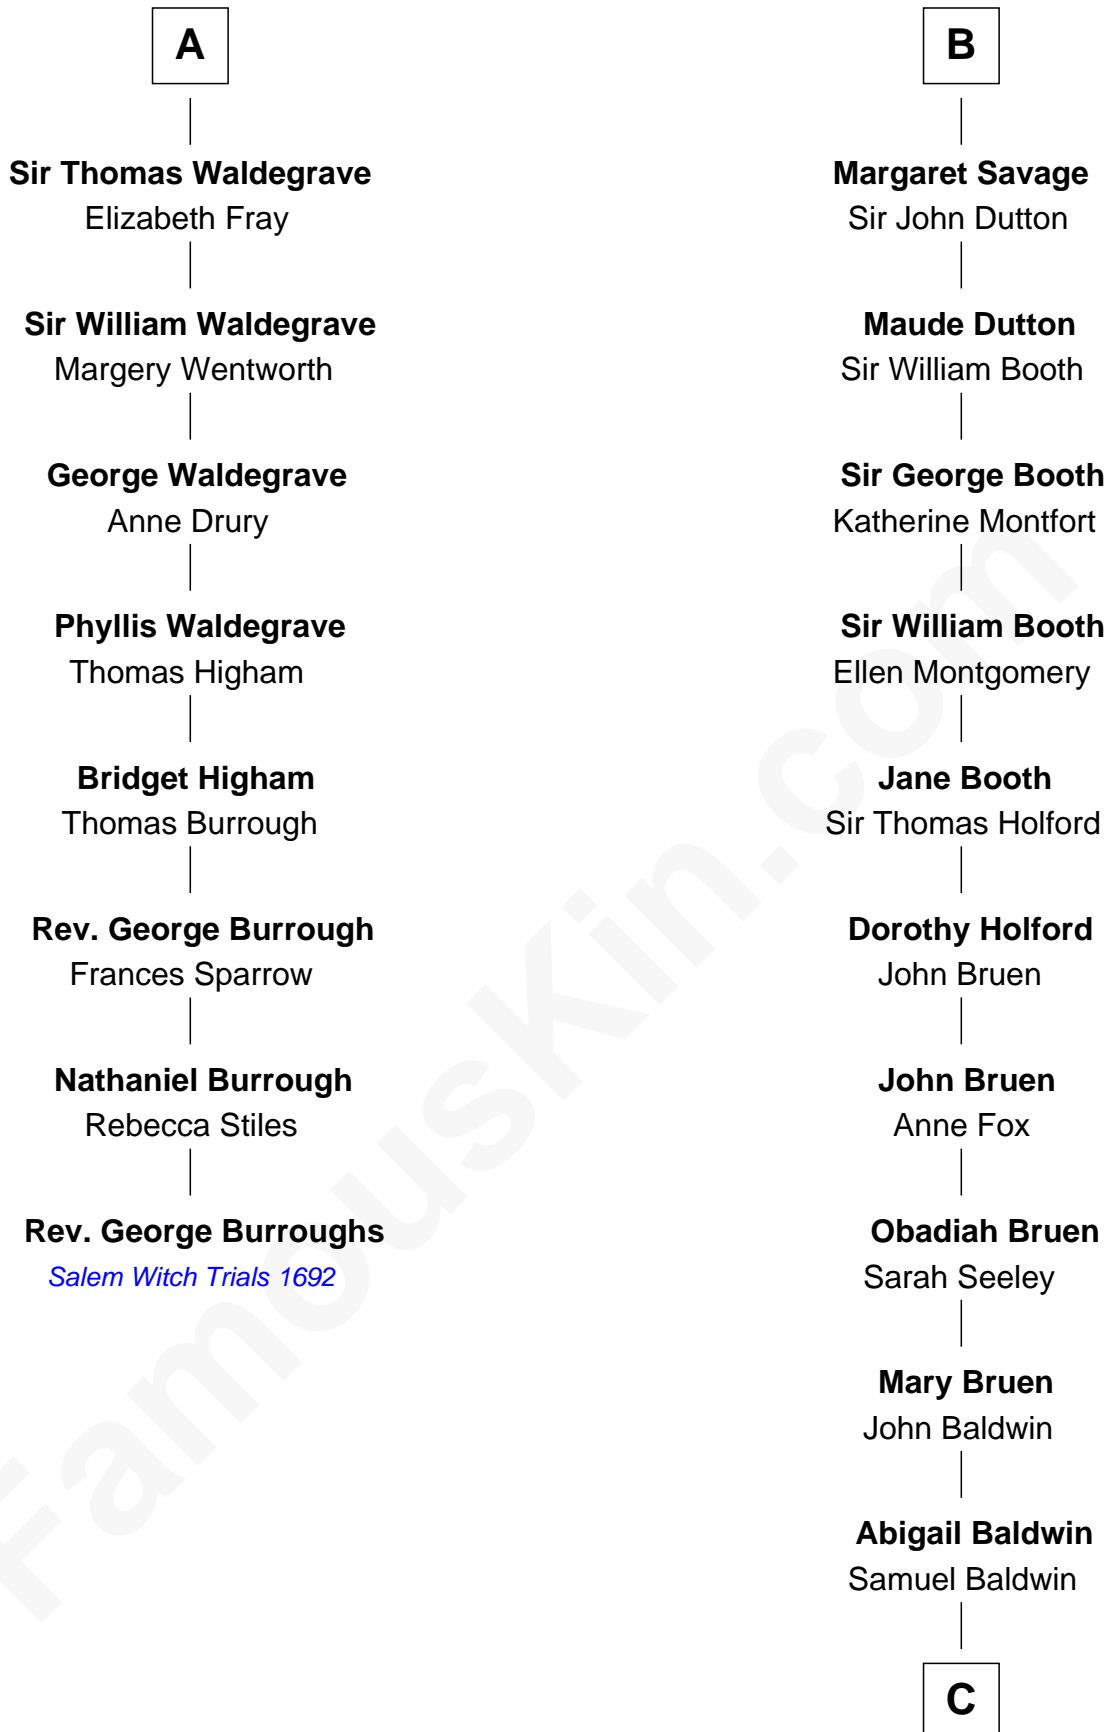

FamousKin.com

Relationship Chart of

Rev. George Burroughs

Executed for Witchcraft, Salem 1692

14th cousin 5 times removed of

Abraham Baldwin

Signer of the U.S. Constitution

Sir William Longespee

Ela of Salisbury

C

Timothy Baldwin

Bathsheba Stone

Michael Baldwin

Lucy Dudley

Abraham Baldwin

Signer of the U.S. Constitution