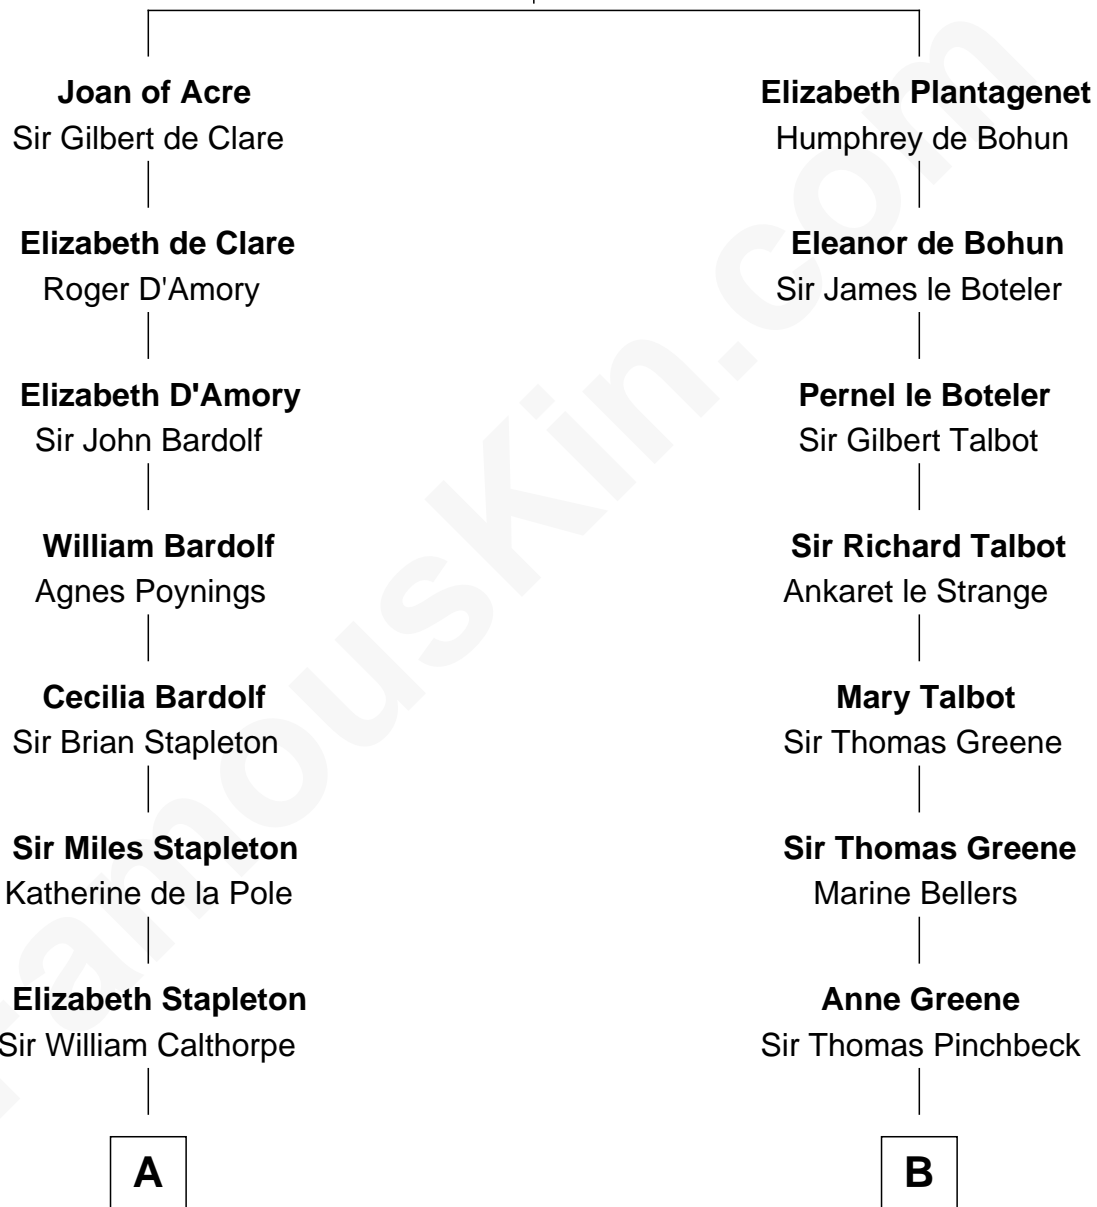

FamousKin.com

Relationship Chart of

Rev. George Burroughs

Executed for Witchcraft, Salem 1692

13th cousin 3 times removed of

Charles Carroll

Signer of the Declaration of Independence

King Edward I
Eleanor of Castile

A

Anne Calthorpe
Sir Robert Drury

Anne Drury
George Waldegrave

Phyllis Waldegrave
Thomas Higham

Bridget Higham
Thomas Burrough

Rev. George Burrough
Frances Sparrow

Nathaniel Burrough
Rebecca Stiles

Rev. George Burroughs
Salem Witch Trials 1692