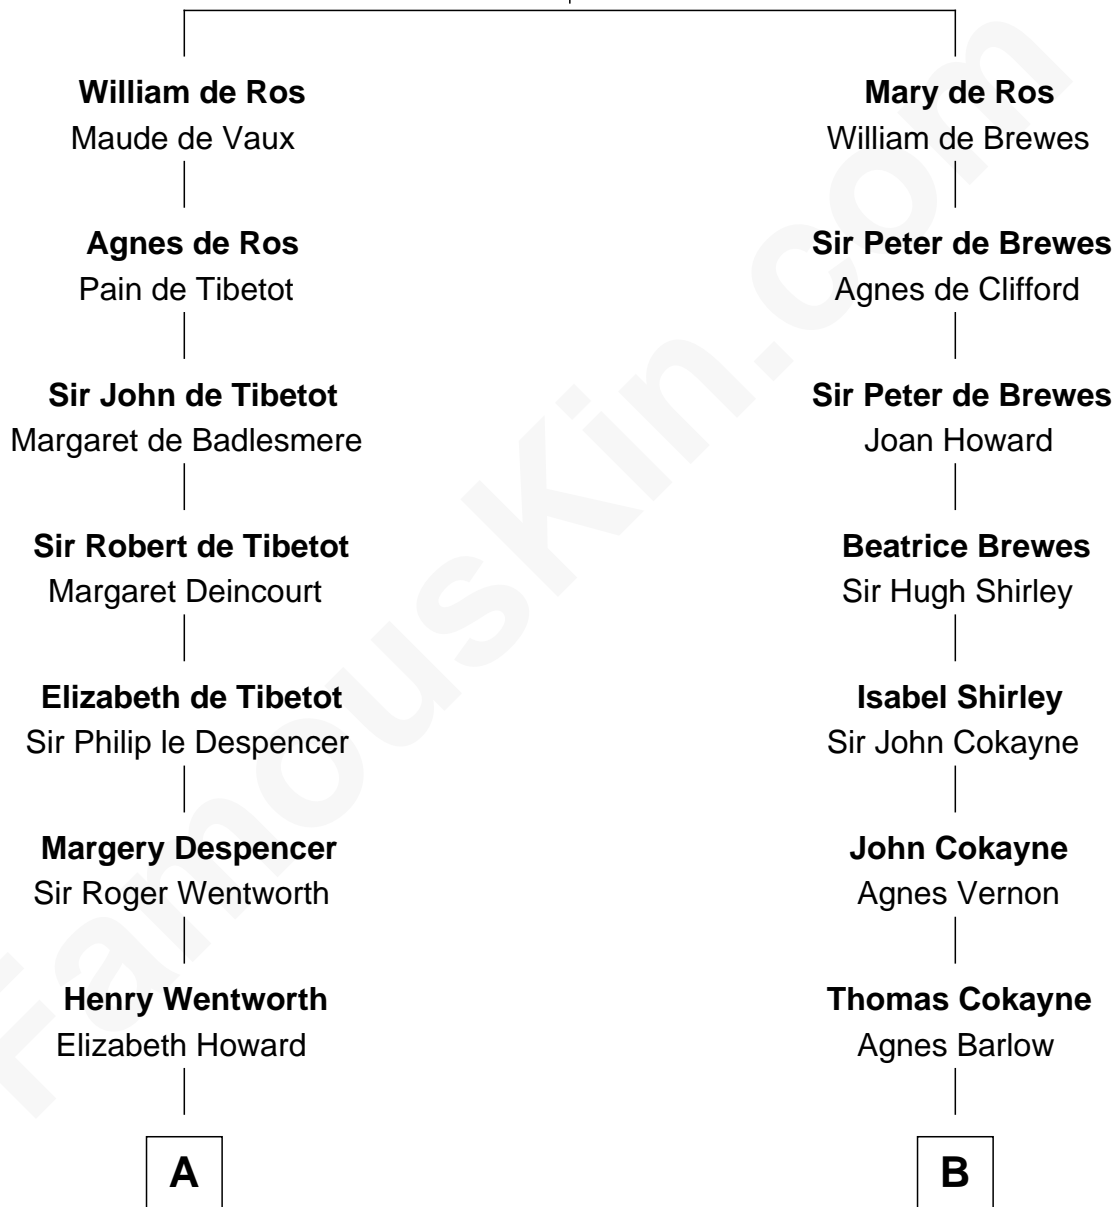

Charles Carroll

Signer of the Declaration of Independence

Sir Robert de Ros

Isabel de Aubeney