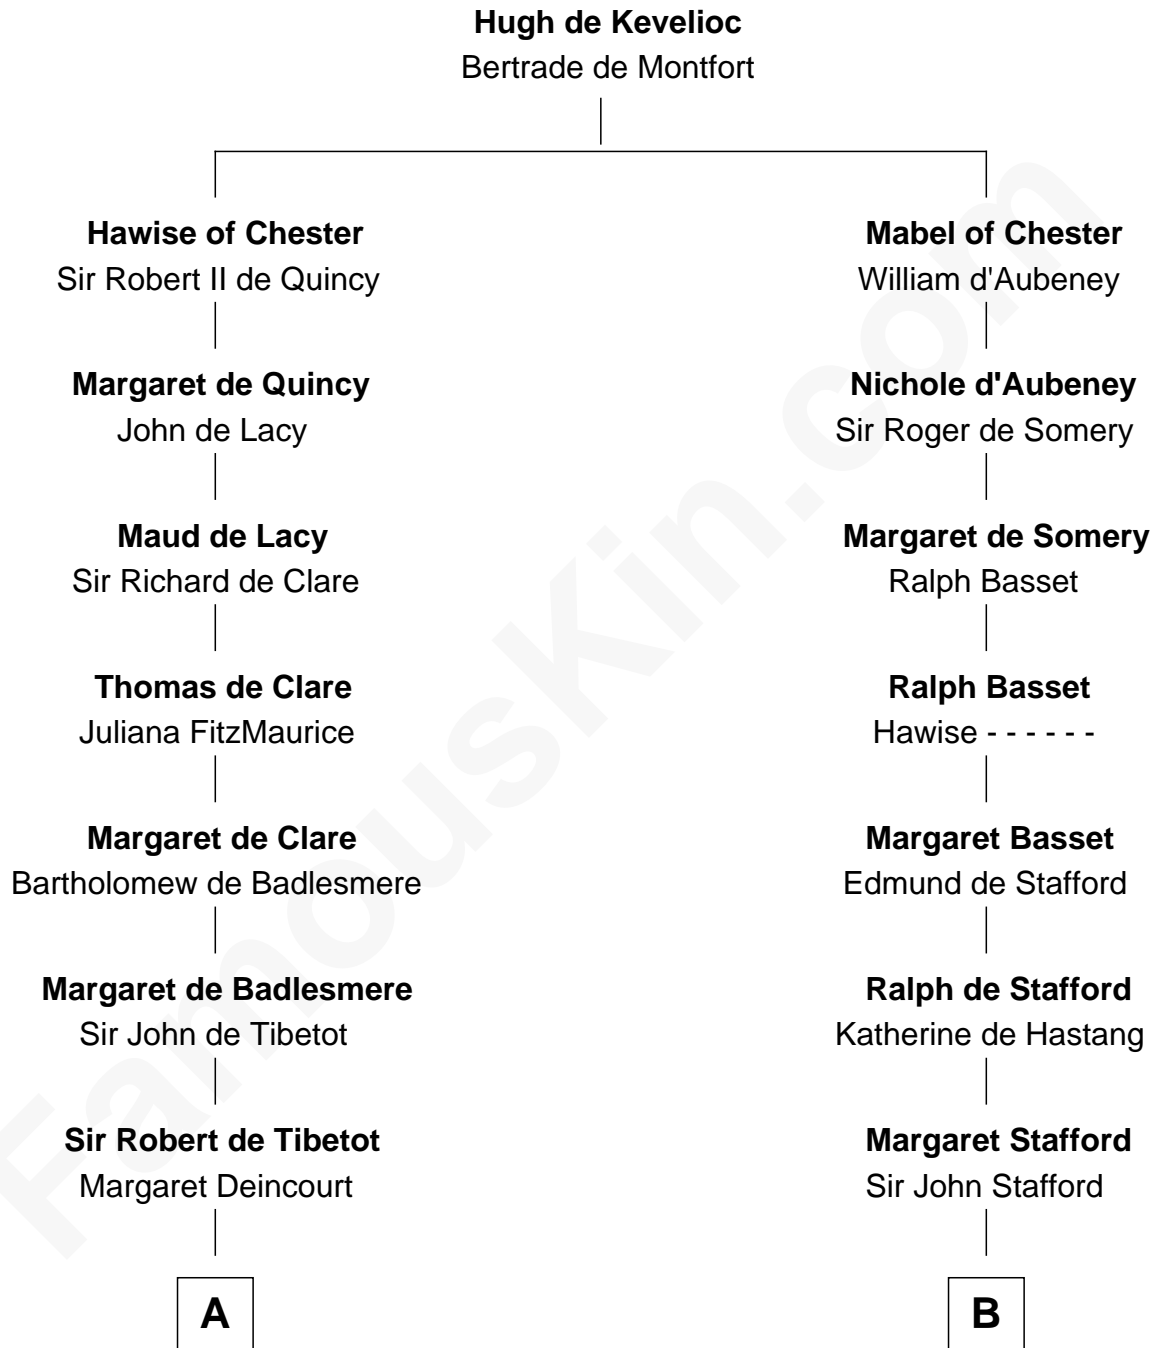

FamousKin.com
Relationship Chart of
Rev. George Burroughs

Executed for Witchcraft, Salem 1692

16th cousin 4 times removed of

Charles Carroll

Signer of the Declaration of Independence

C

Nicholas Sewall
Susanna Burgess

Jane Sewall
Clement Brooke

Elizabeth Brooke
Charles Carroll

Charles Carroll

Signer of Declaration of Independence