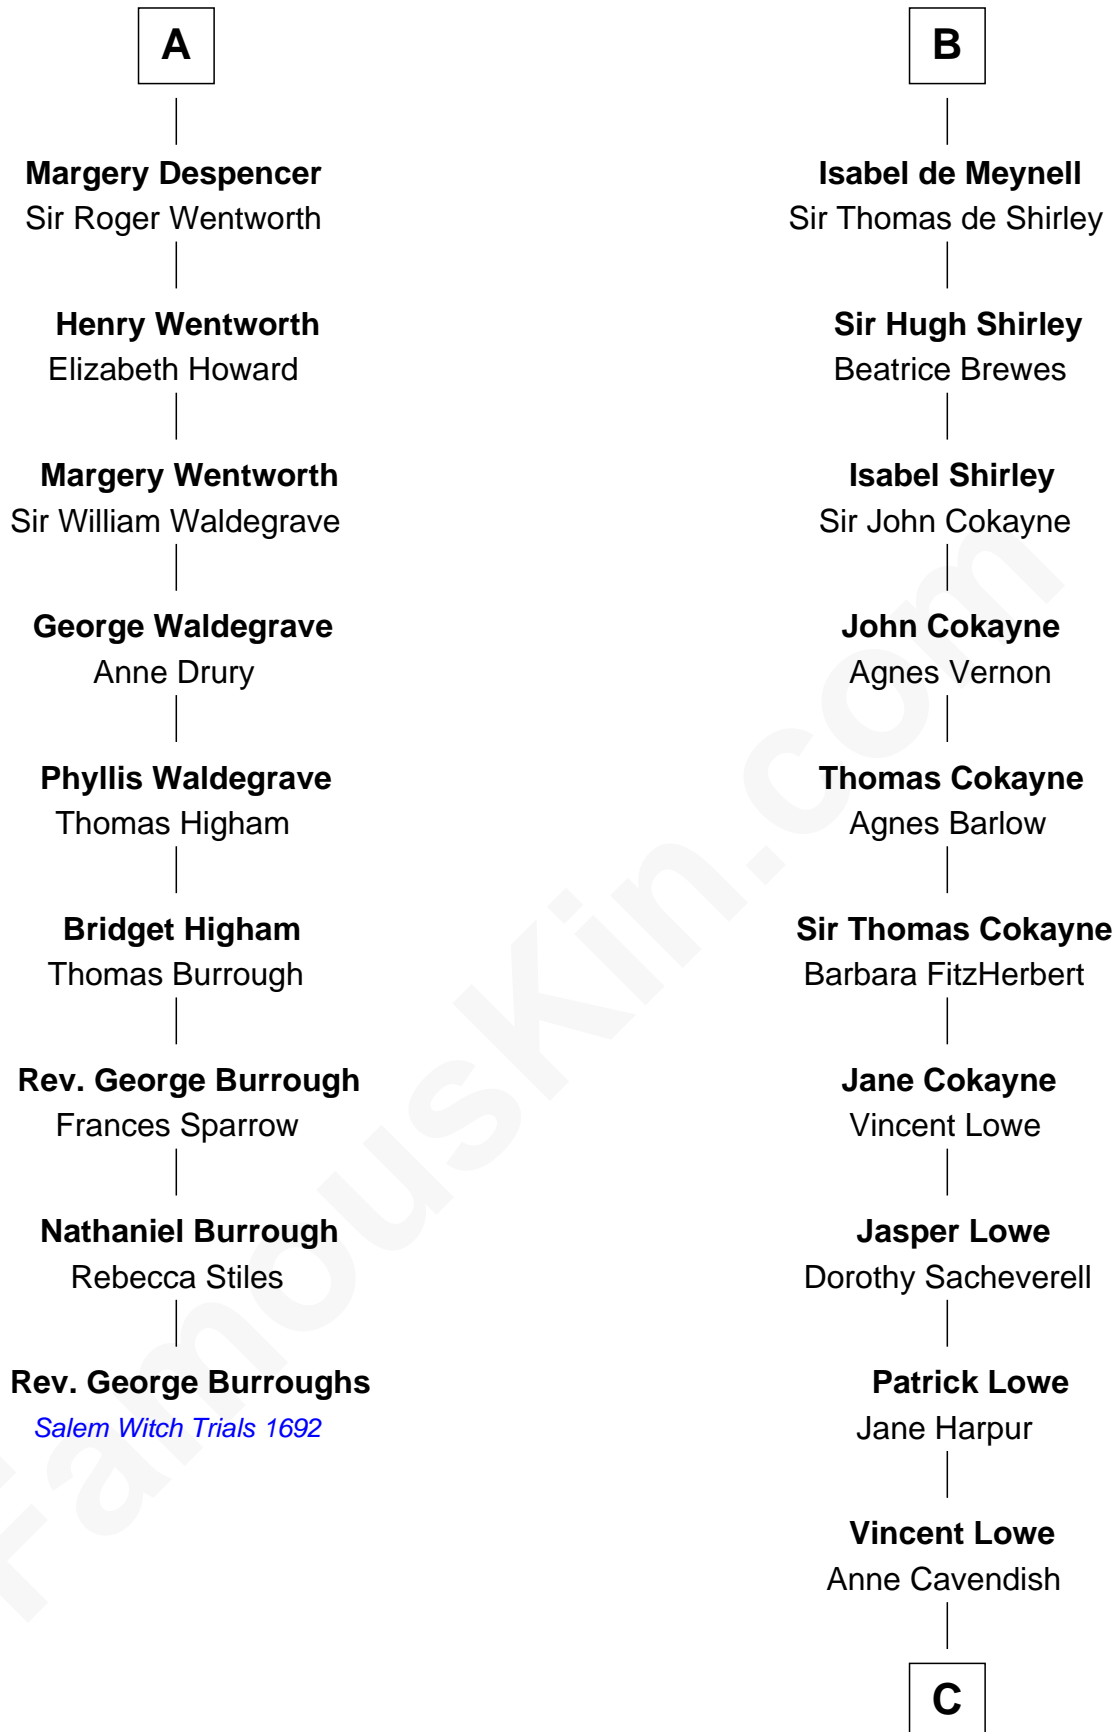

FamousKin.com

Relationship Chart of

Rev. George Burroughs

Executed for Witchcraft, Salem 1692

15th cousin 6 times removed of

Charles Carroll

Signer of the Declaration of Independence

C

—
Jane Lowe

Col. Henry Sewall

—
Nicholas Sewall

Susanna Burgess

—
Jane Sewall

Clement Brooke

—
Elizabeth Brooke

Charles Carroll