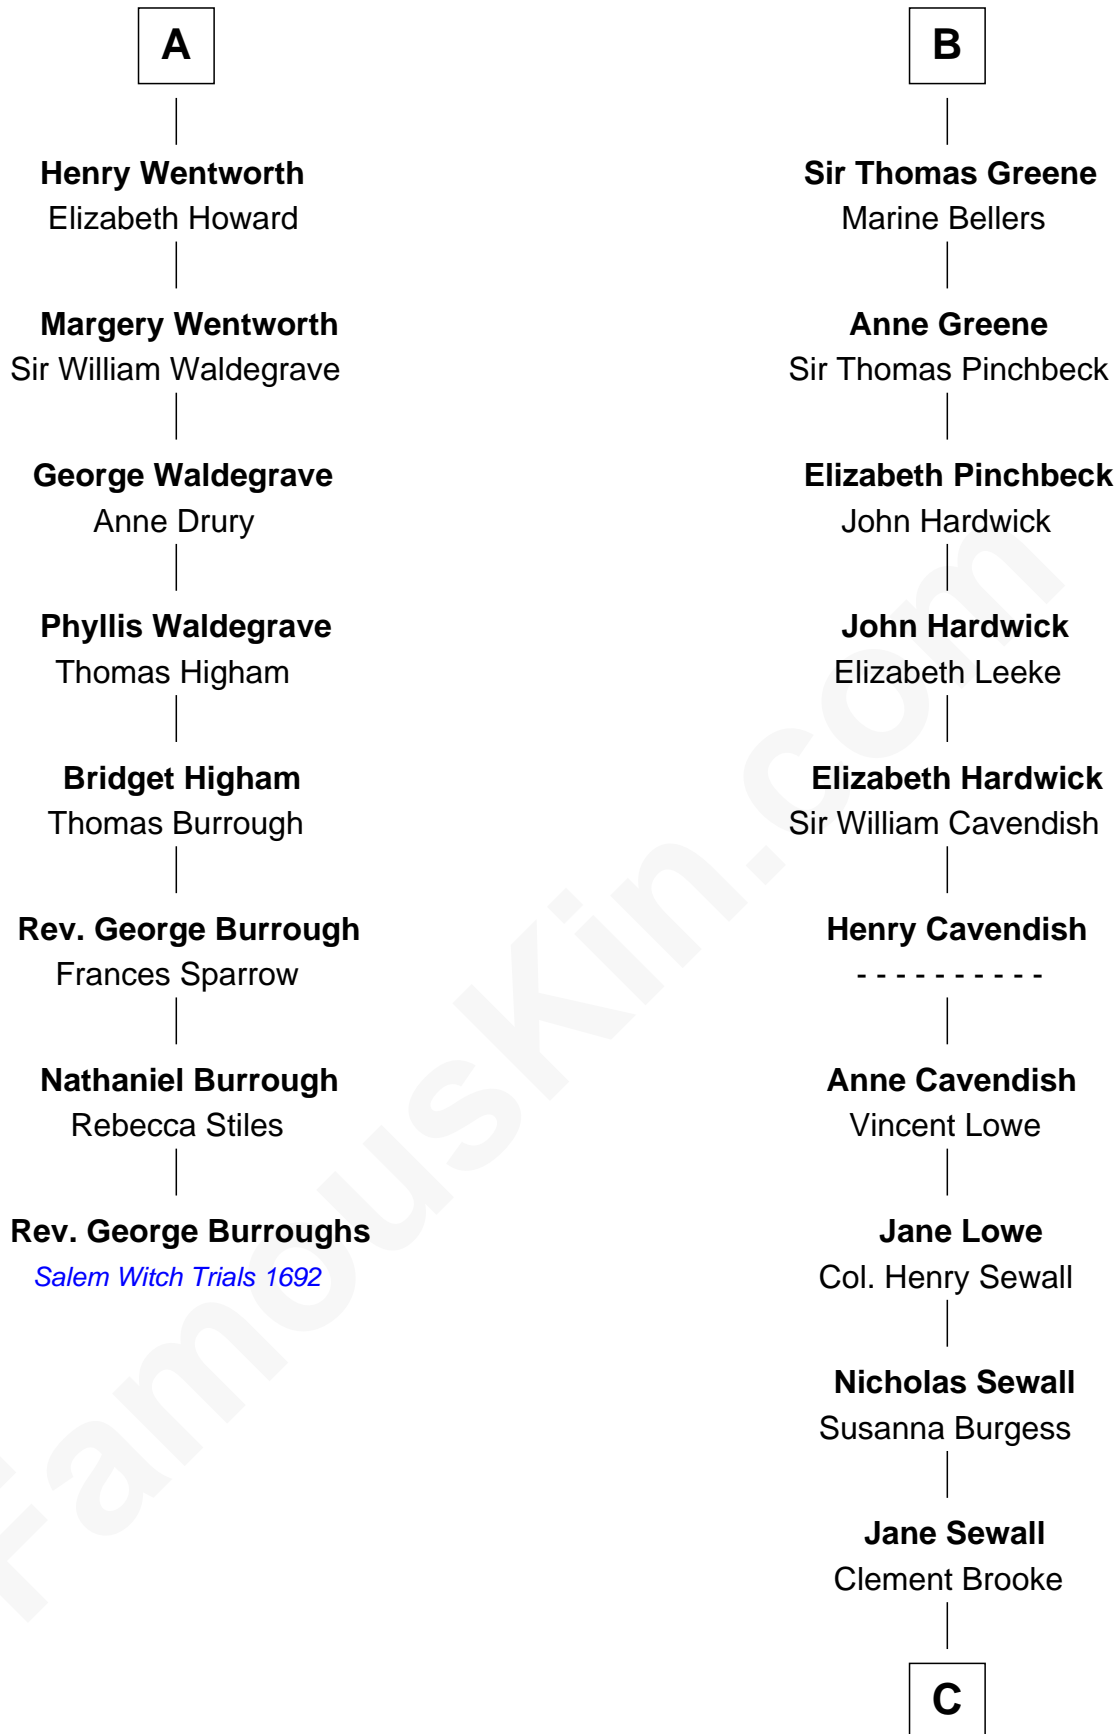

FamousKin.com
Relationship Chart of
Rev. George Burroughs

Executed for Witchcraft, Salem 1692

14th cousin 4 times removed of

Charles Carroll

Signer of the Declaration of Independence

C

Elizabeth Brooke

Charles Carroll