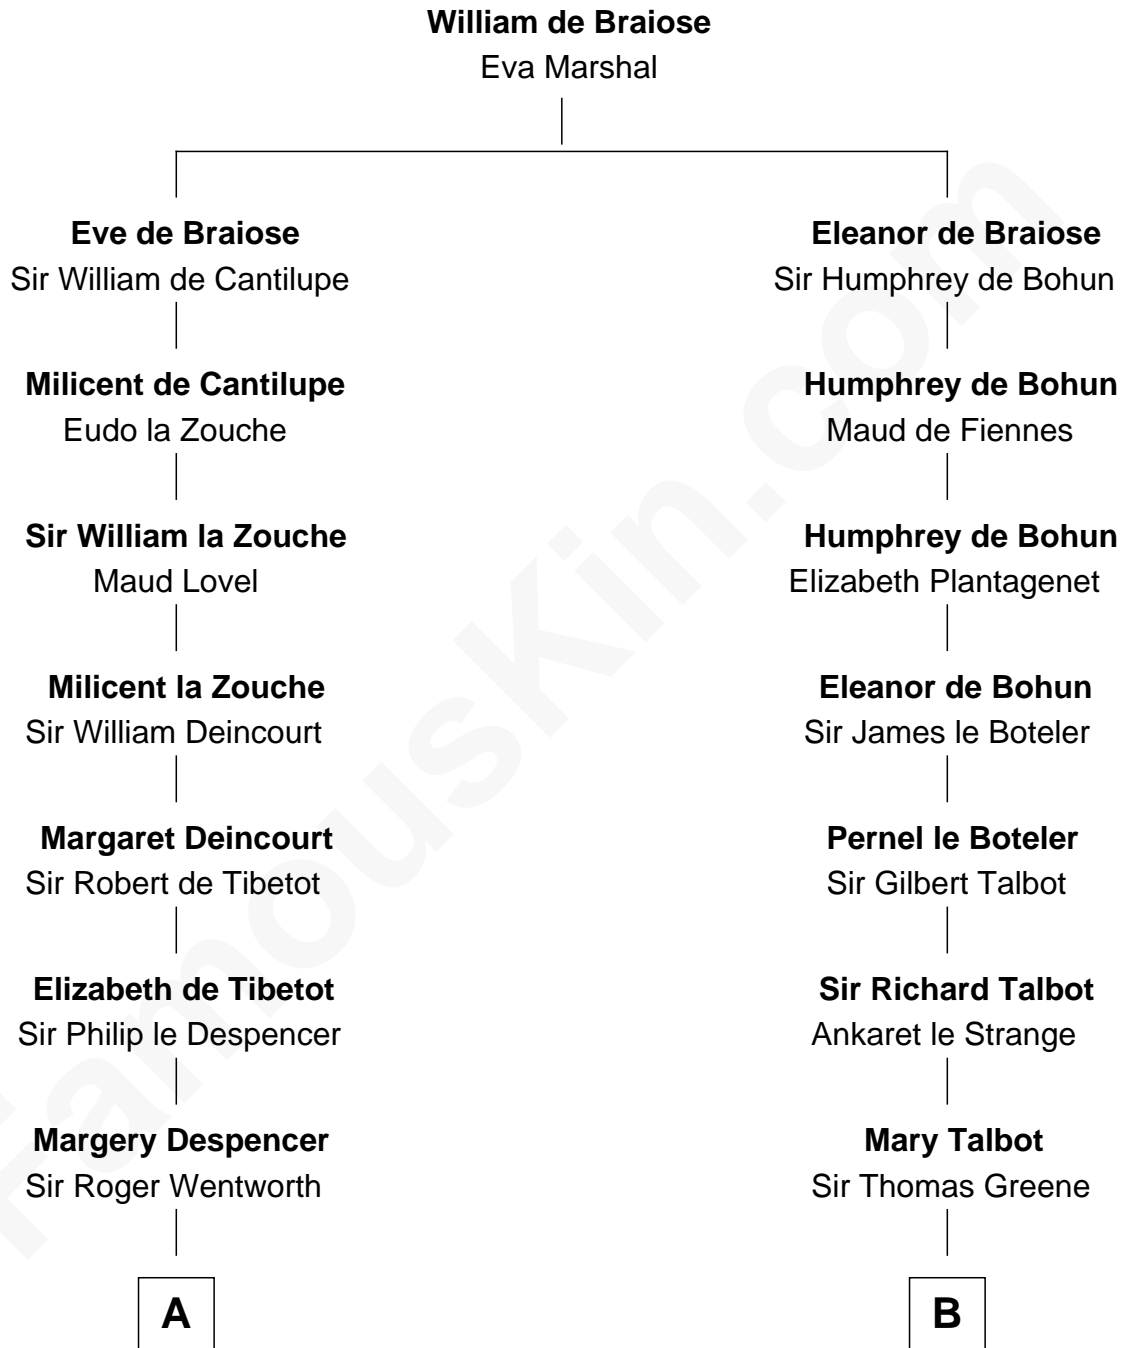

FamousKin.com
Relationship Chart of
Rev. George Burroughs

Executed for Witchcraft, Salem 1692

14th cousin 4 times removed of

Charles Carroll

Signer of the Declaration of Independence

C

Elizabeth Brooke

Charles Carroll

Charles Carroll

Signer of Declaration of Independence

FamousKin.com