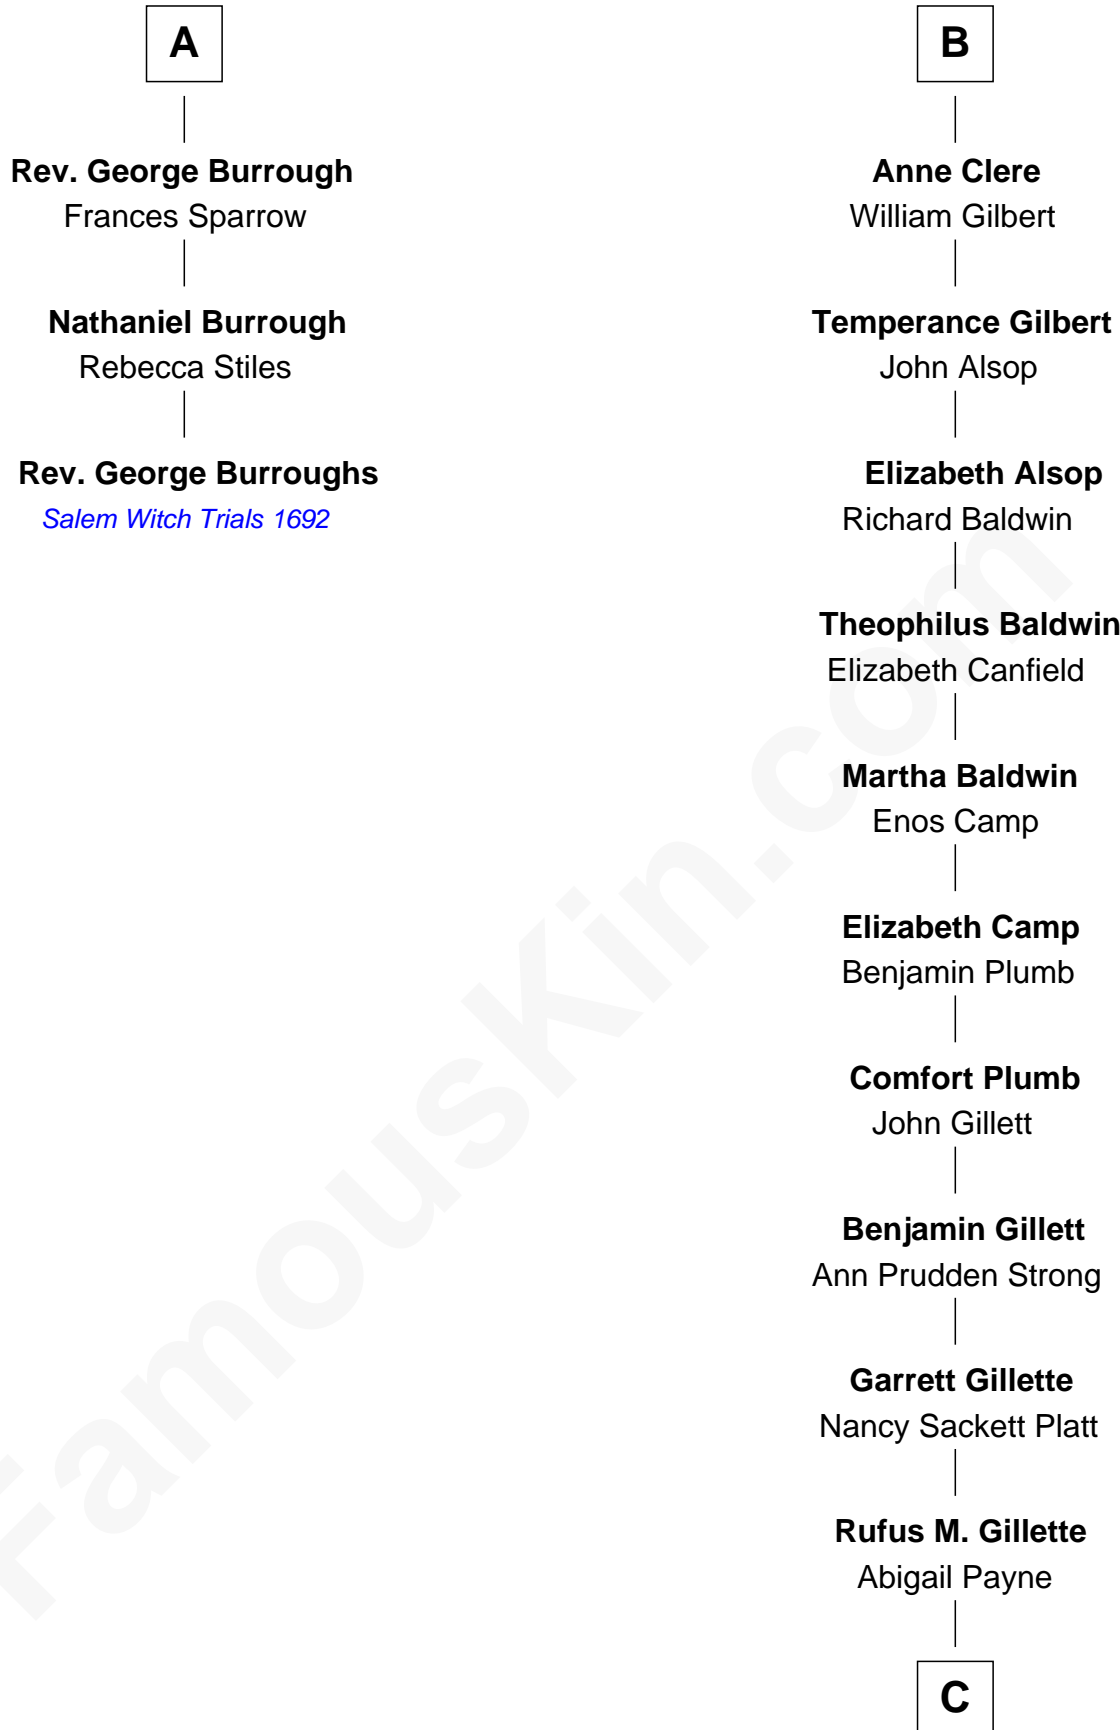

FamousKin.com

Relationship Chart of

Rev. George Burroughs

Executed for Witchcraft, Salem 1692

9th cousin 11 times removed of

Treat Williams

TV & Movie Actor

Sir Michael de la Pole

Sir Thomas Tyrrell

Margaret Willoughby

Anne Tyrrell

Sir John Clere

Sir Edmund Clere

Frances Fulmerston

B

C