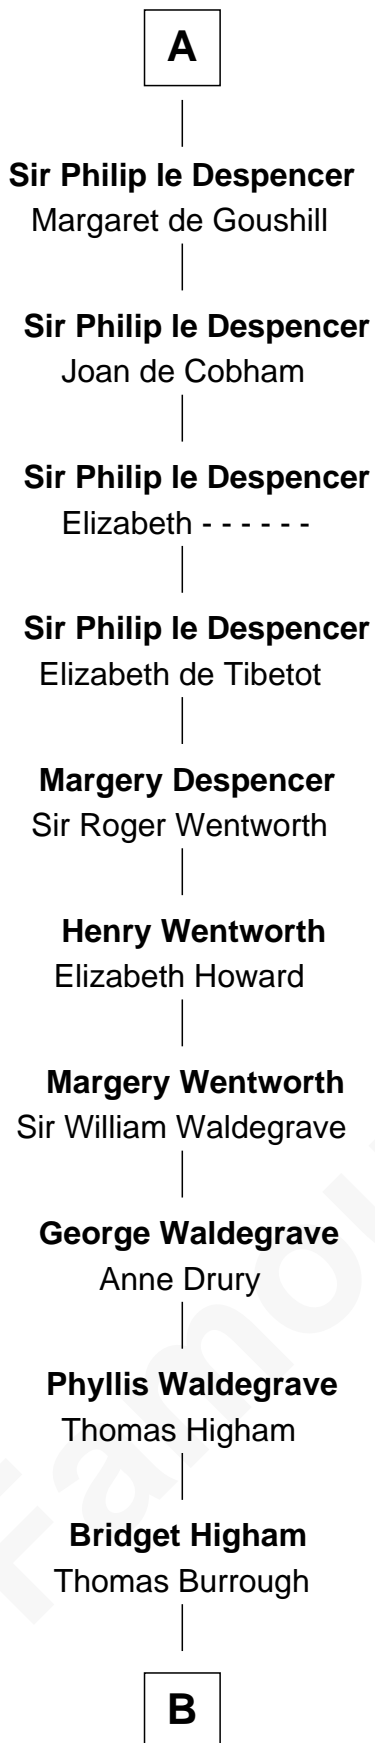

FamousKin.com Relationship Chart of

Rev. George Burroughs

Executed for Witchcraft, Salem 1692

4th cousin 15 times removed of

William de Mowbray

Magna Carta Surety

B

Rev. George Burrough

Frances Sparrow

Nathaniel Burrough

Rebecca Stiles

Rev. George Burroughs

Salem Witch Trials 1692

FamousKin.com