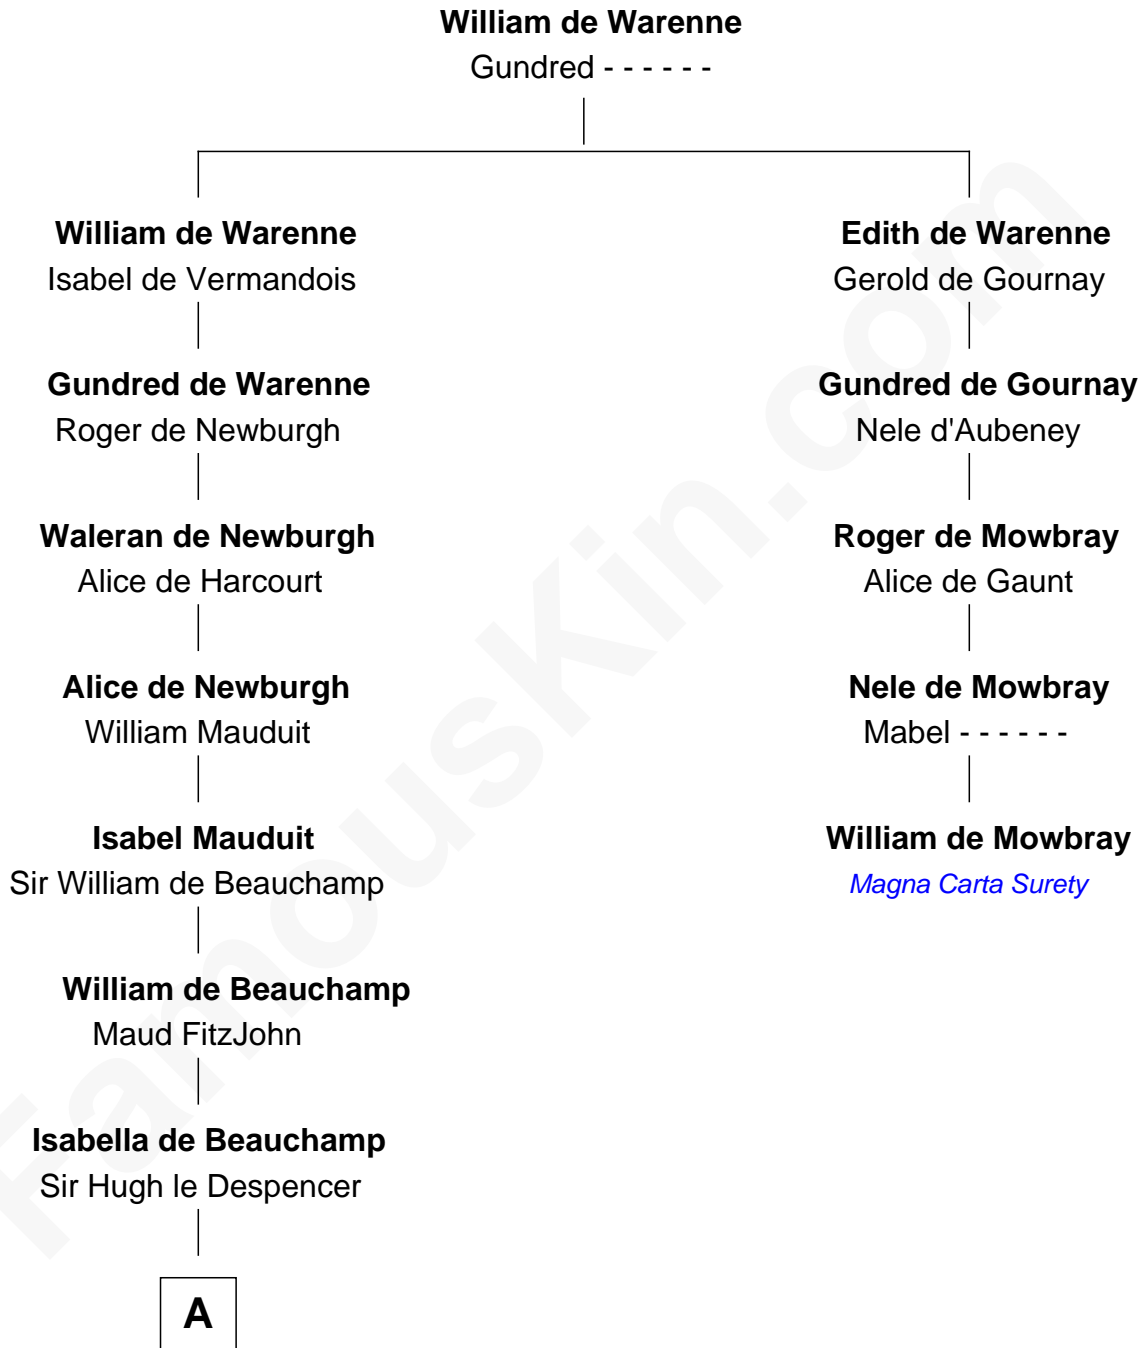

FamousKin.com Relationship Chart of

Rev. George Burroughs

Executed for Witchcraft, Salem 1692

4th cousin 15 times removed of

William de Mowbray

Magna Carta Surety

B

Rev. George Burrough

Frances Sparrow

Nathaniel Burrough

Rebecca Stiles

Rev. George Burroughs

Salem Witch Trials 1692

FamousKin.com