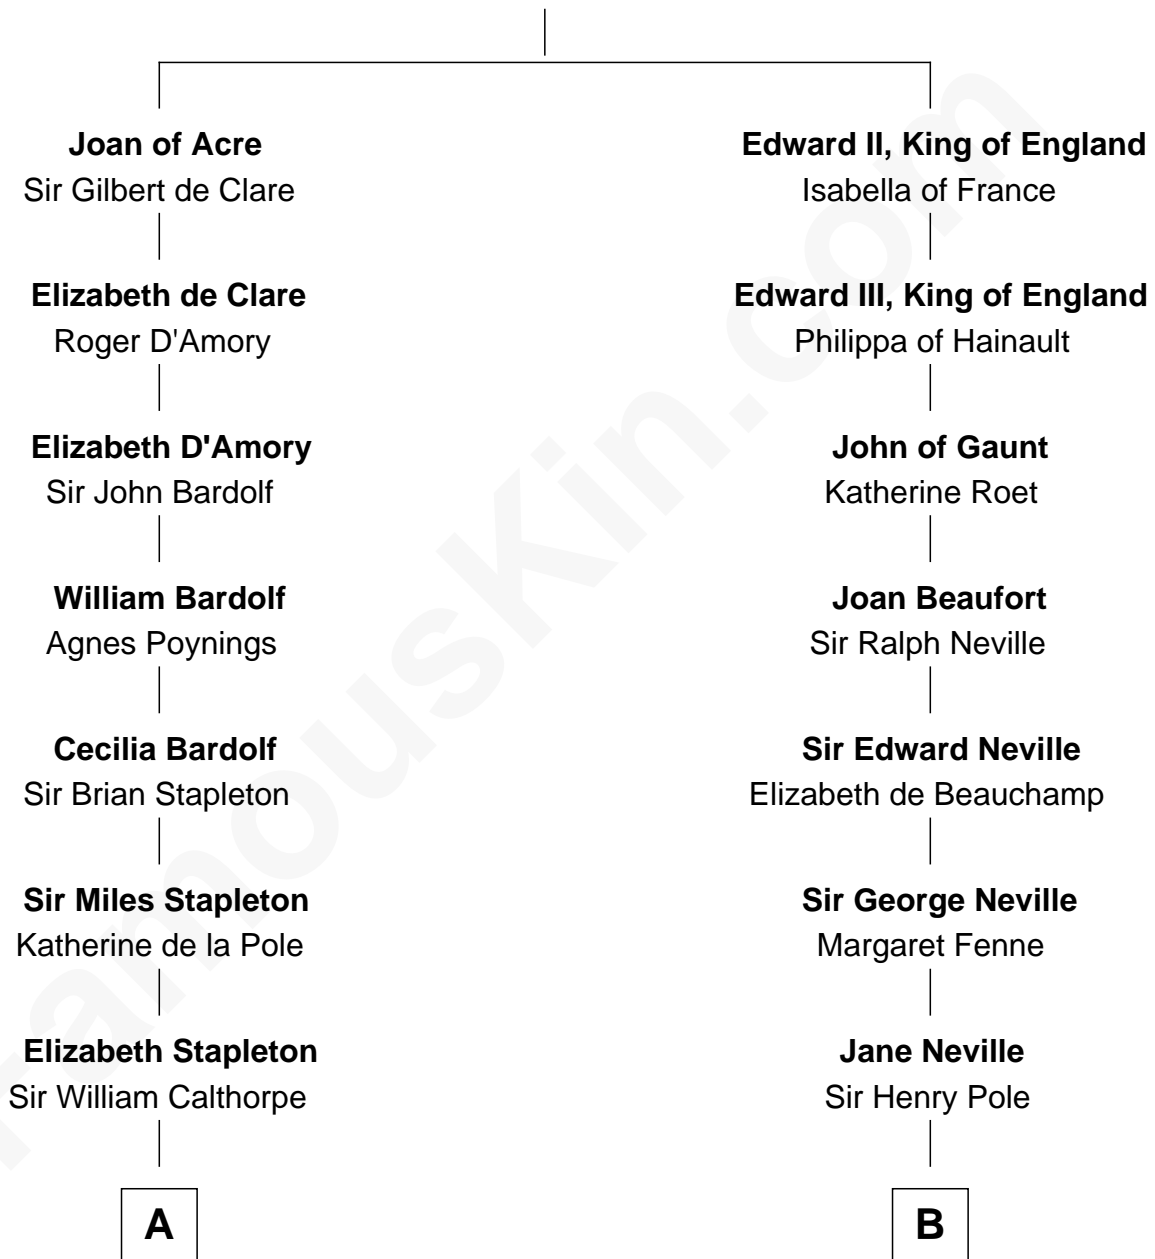

## Relationship Chart of

### Rev. George Burroughs

*Executed for Witchcraft, Salem 1692*

13th cousin 5 times removed of

**E. M. Forster**  
*English Novelist*

**King Edward I**  
Eleanor of Castile

**C**

**Edward Morgan Llewellyn Forster**

Alice Clara Whichelo

**E. M. Forster**

*English Novelist*

FamousKin.com