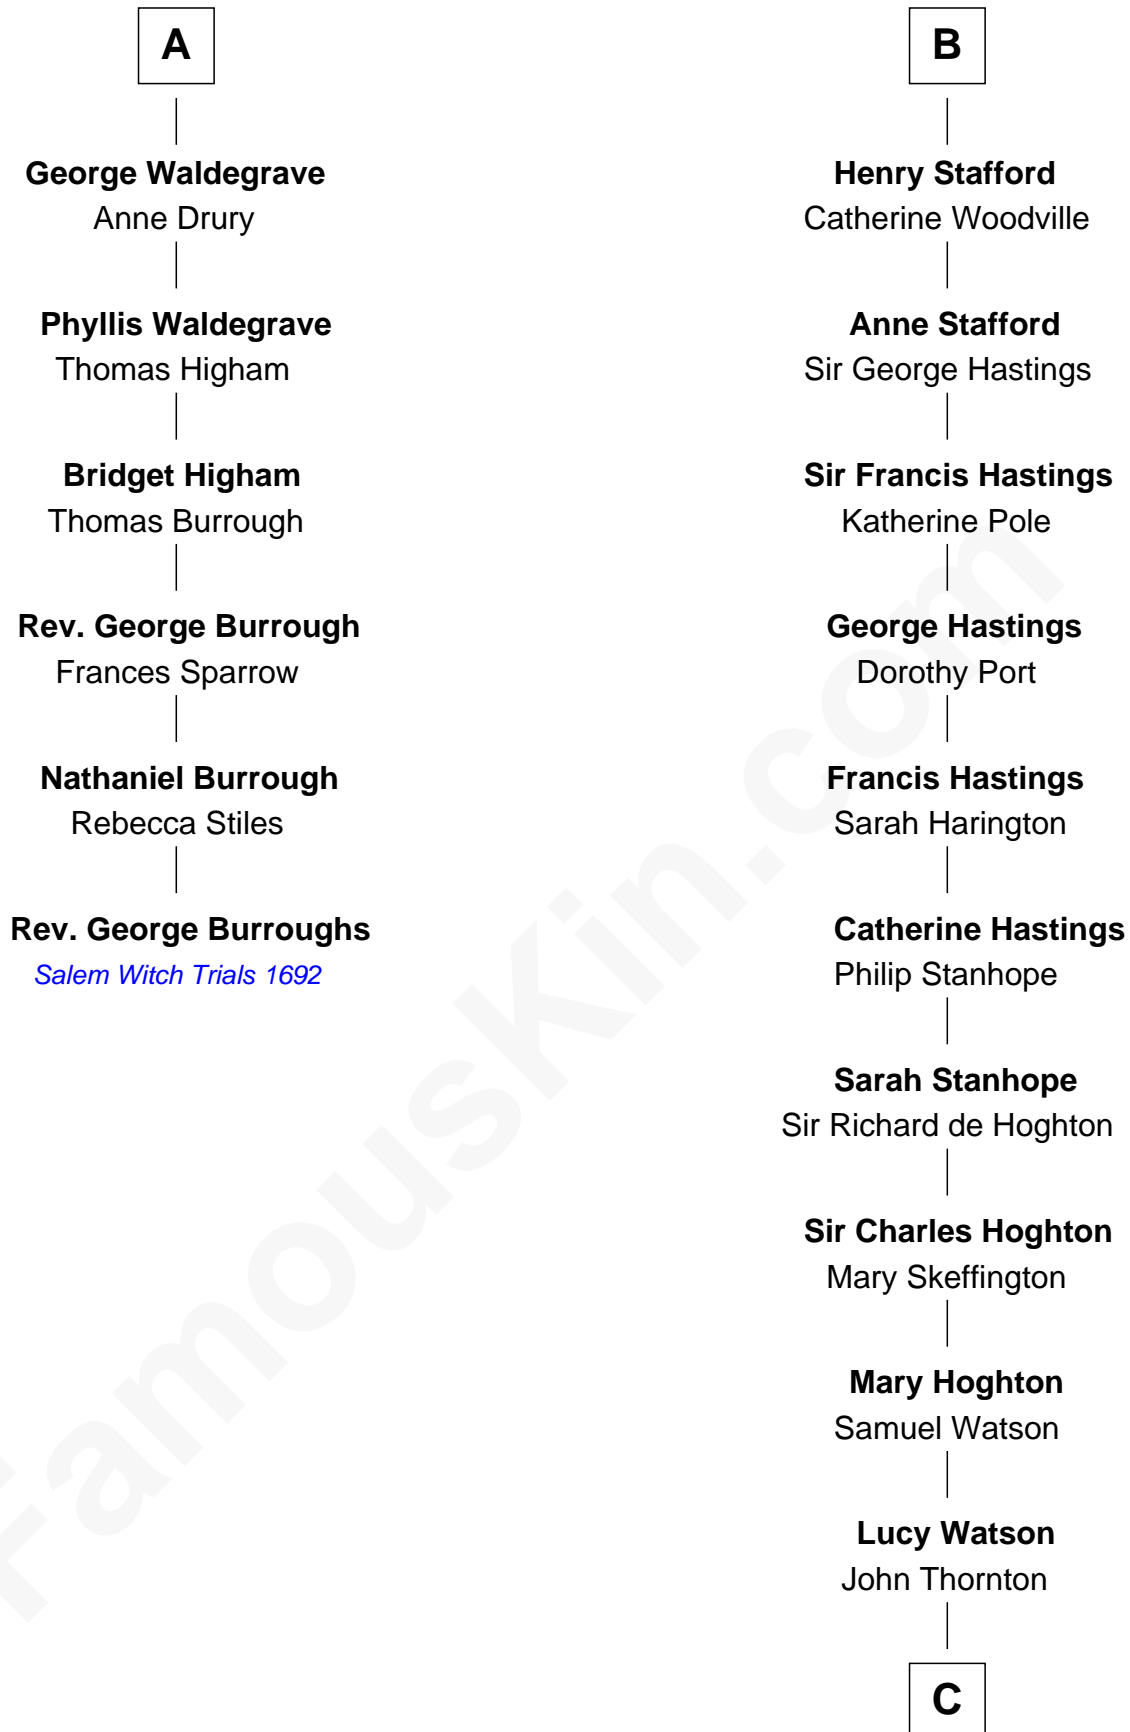

FamousKin.com

Relationship Chart of

Rev. George Burroughs

Executed for Witchcraft, Salem 1692

12th cousin 8 times removed of

E. M. Forster
English Novelist

Eudo la Zouche
Milicent de Cantilupe

Sir William la Zouche
Maud Lovel

Milicent la Zouche
Sir William Deincourt

Margaret Deincourt
Sir Robert de Tibetot

Elizabeth de Tibetot
Sir Philip le Despencer

Margery Despencer
Sir Roger Wentworth

Henry Wentworth
Elizabeth Howard

Margery Wentworth
Sir William Waldegrave

A

Eve la Zouche
Sir Maurice de Berkeley

Thomas de Berkeley
Margaret de Mortimer

Maurice de Berkeley
Elizabeth le Despencer

Thomas de Berkeley
Margaret de Lisle

Elizabeth de Berkeley
Richard de Beauchamp

Eleanor Beauchamp
Edmund Beaufort

Margaret Beaufort
Humphrey Stafford

B

C

Henry Thornton

Marianne Sykes

Laura Thornton

Charles Forster

Edward Morgan Llewellyn Forster