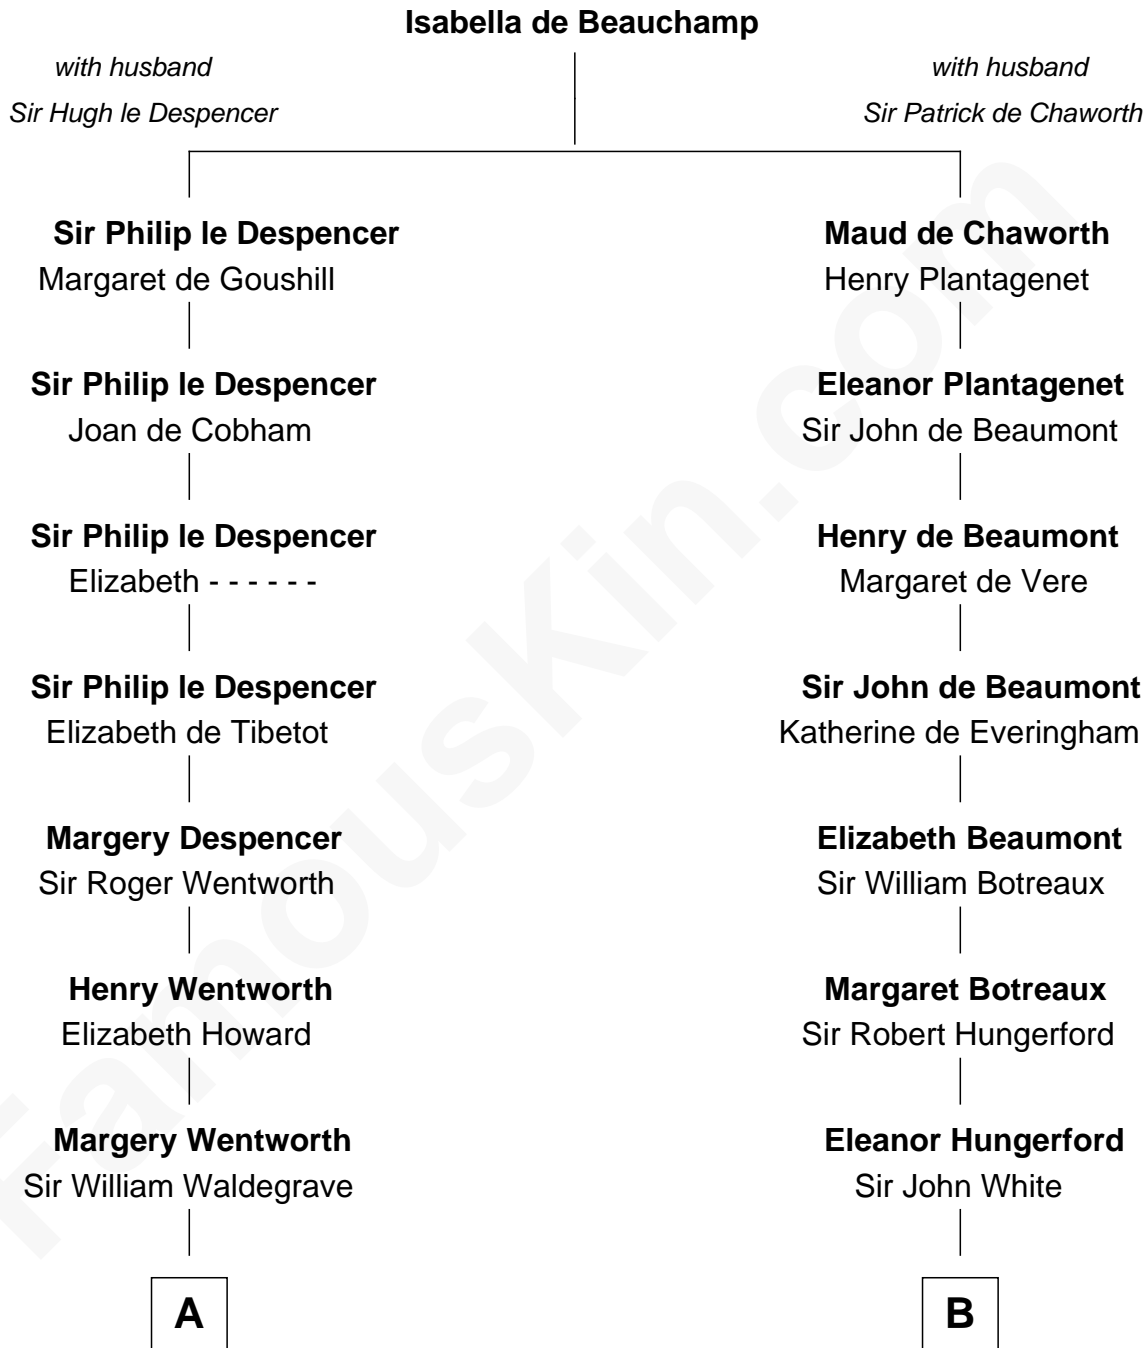

FamousKin.com Relationship Chart of

Rev. George Burroughs
Executed for Witchcraft, Salem 1692

12th cousin 7 times removed of

Guillermo Billinghurst
31st President of Peru

C

Robert Billinghurst
Maria Francisca Agrelo

Guillermo Eugenio Billinghurst
Belisaria Angulo

Guillermo Billinghurst
31st President of Peru

FamousKin.com