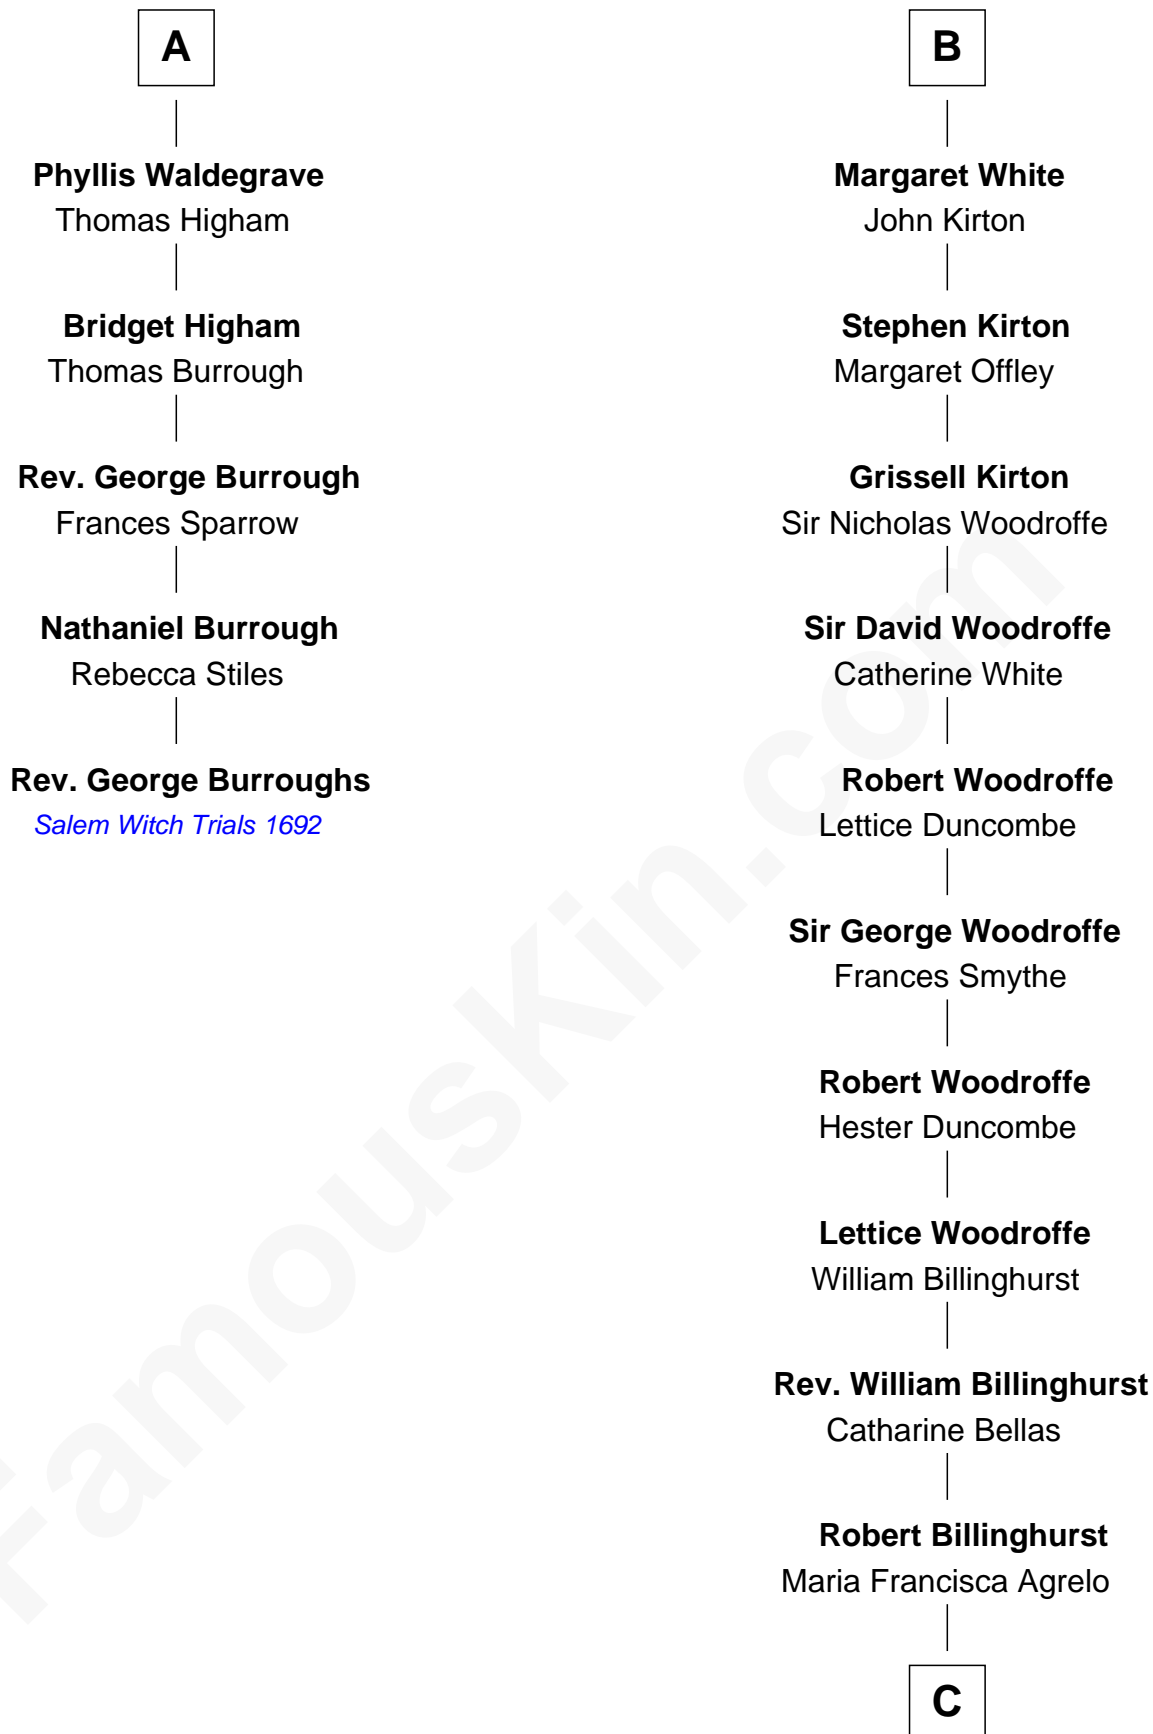

FamousKin.com
Relationship Chart of
Rev. George Burroughs

Executed for Witchcraft, Salem 1692

11th cousin 9 times removed of

Susana Ferrari Billinghamurst
Argentine Aviation Pioneer

Bartholomew de Badlesmere

Margaret de Clare

Margaret de Badlesmere

Sir John de Tibetot

Sir Robert de Tibetot

Margaret Deincourt

Elizabeth de Tibetot

Sir Philip le Despencer

Margery Despencer

Margaret Botreaux

Sir Robert Hungerford

Eleanor Hungerford

Sir John White

Robert White

Margaret Gainsford

B

C

Daniel Mariano Billinghamst

Mercedes Merzano

Lisandro Billinghamst

Ana Kidd

Rosa Laureana Billinghamst

Alfredo Ferrari

Susana Ferrari Billinghamst

Argentine Aviation Pioneer