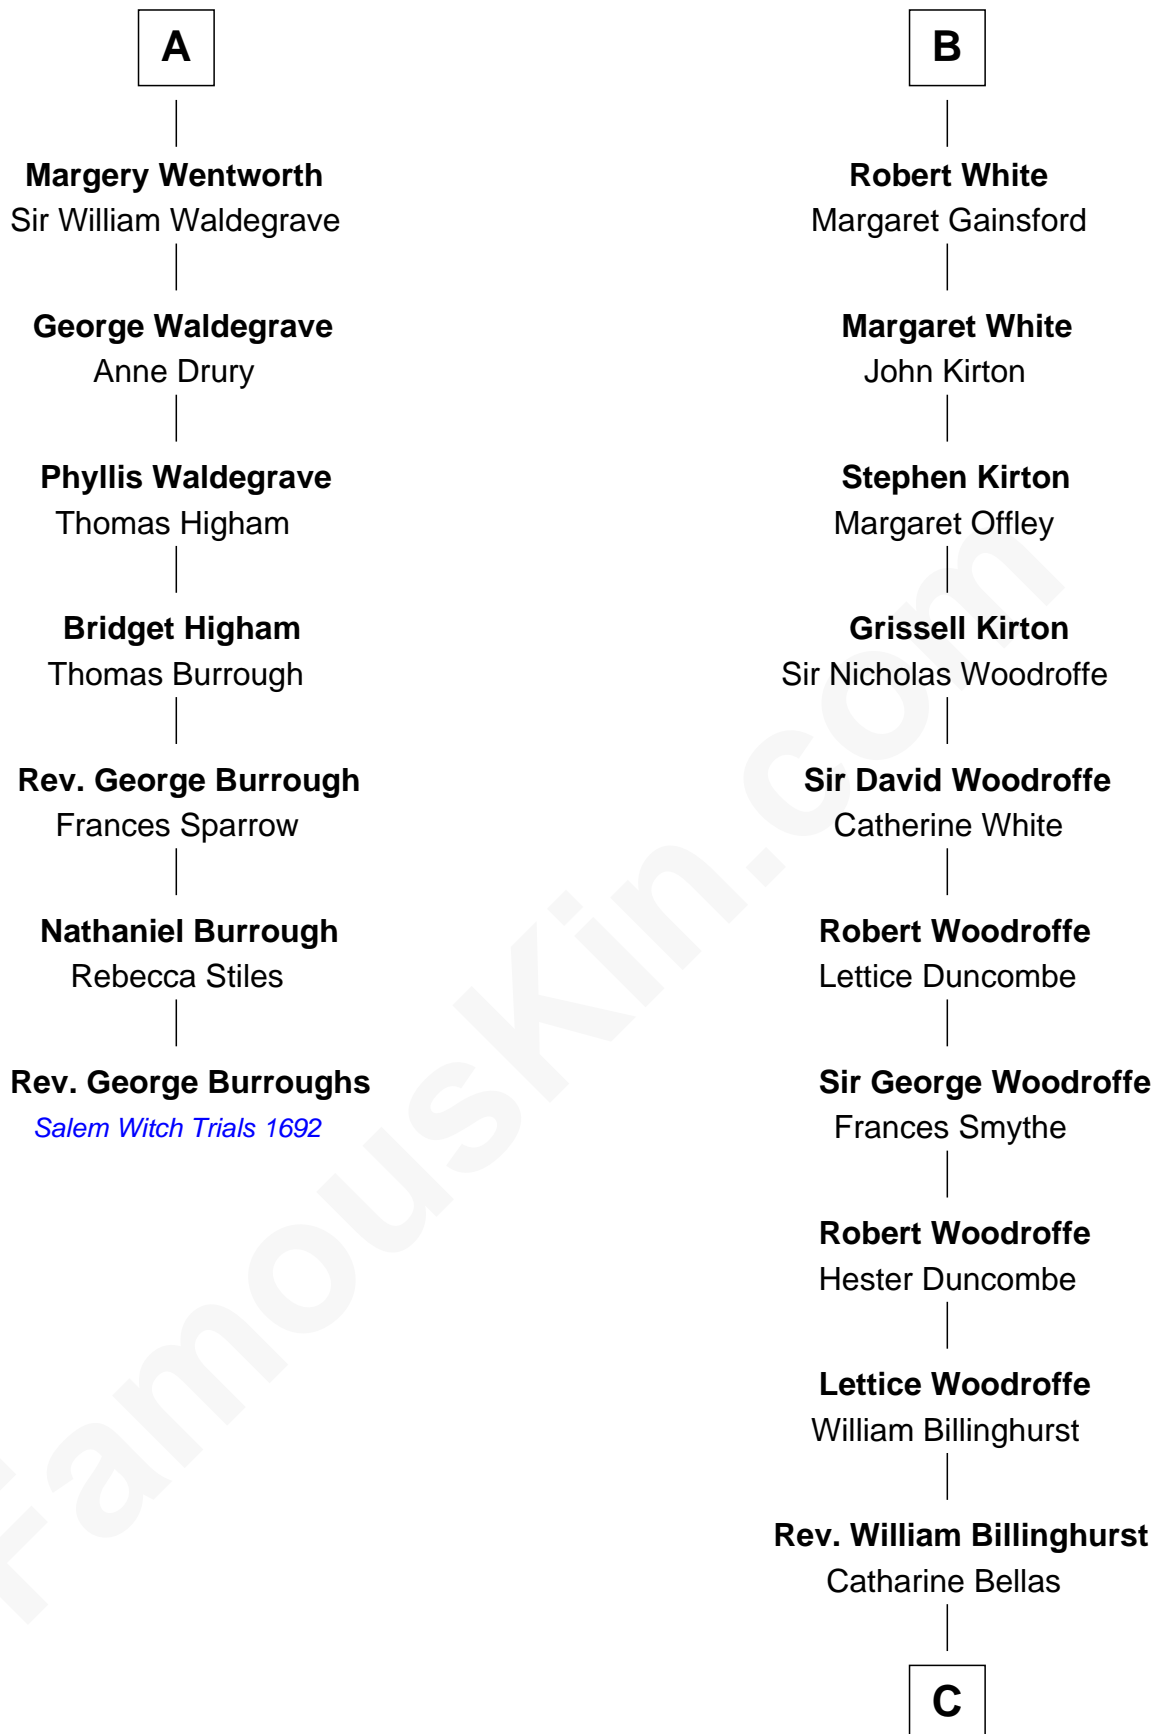

FamousKin.com
Relationship Chart of
Rev. George Burroughs

Executed for Witchcraft, Salem 1692

13th cousin 8 times removed of

Susana Ferrari Billinghamurst
Argentine Aviation Pioneer

Sir Hugh le Despencer
 Aveline Basset

Sir Hugh le Despencer
 Isabella de Beauchamp

Sir Philip le Despencer
 Margaret de Goushill

Sir Philip le Despencer
 Joan de Cobham

Sir Philip le Despencer
 Elizabeth - - - - -

Sir Philip le Despencer
 Elizabeth de Tibetot

Margery Despencer
 Sir Roger Wentworth

Henry Wentworth
 Elizabeth Howard

A

Eleanor le Despencer
 Sir Hugh de Courtenay

Sir Hugh de Courtenay
 Agnes de St. John

Sir Thomas de Courtenay
 Muriel de Moels

Margaret Courtenay
 Thomas Peverell

Katherine Peverell
 Sir Walter Hungerford

Sir Robert Hungerford
 Margaret Botreaux

Eleanor Hungerford
 Sir John White

B

C

Robert Billinghamurst

Maria Francisca Agrelo

Daniel Mariano Billinghamurst