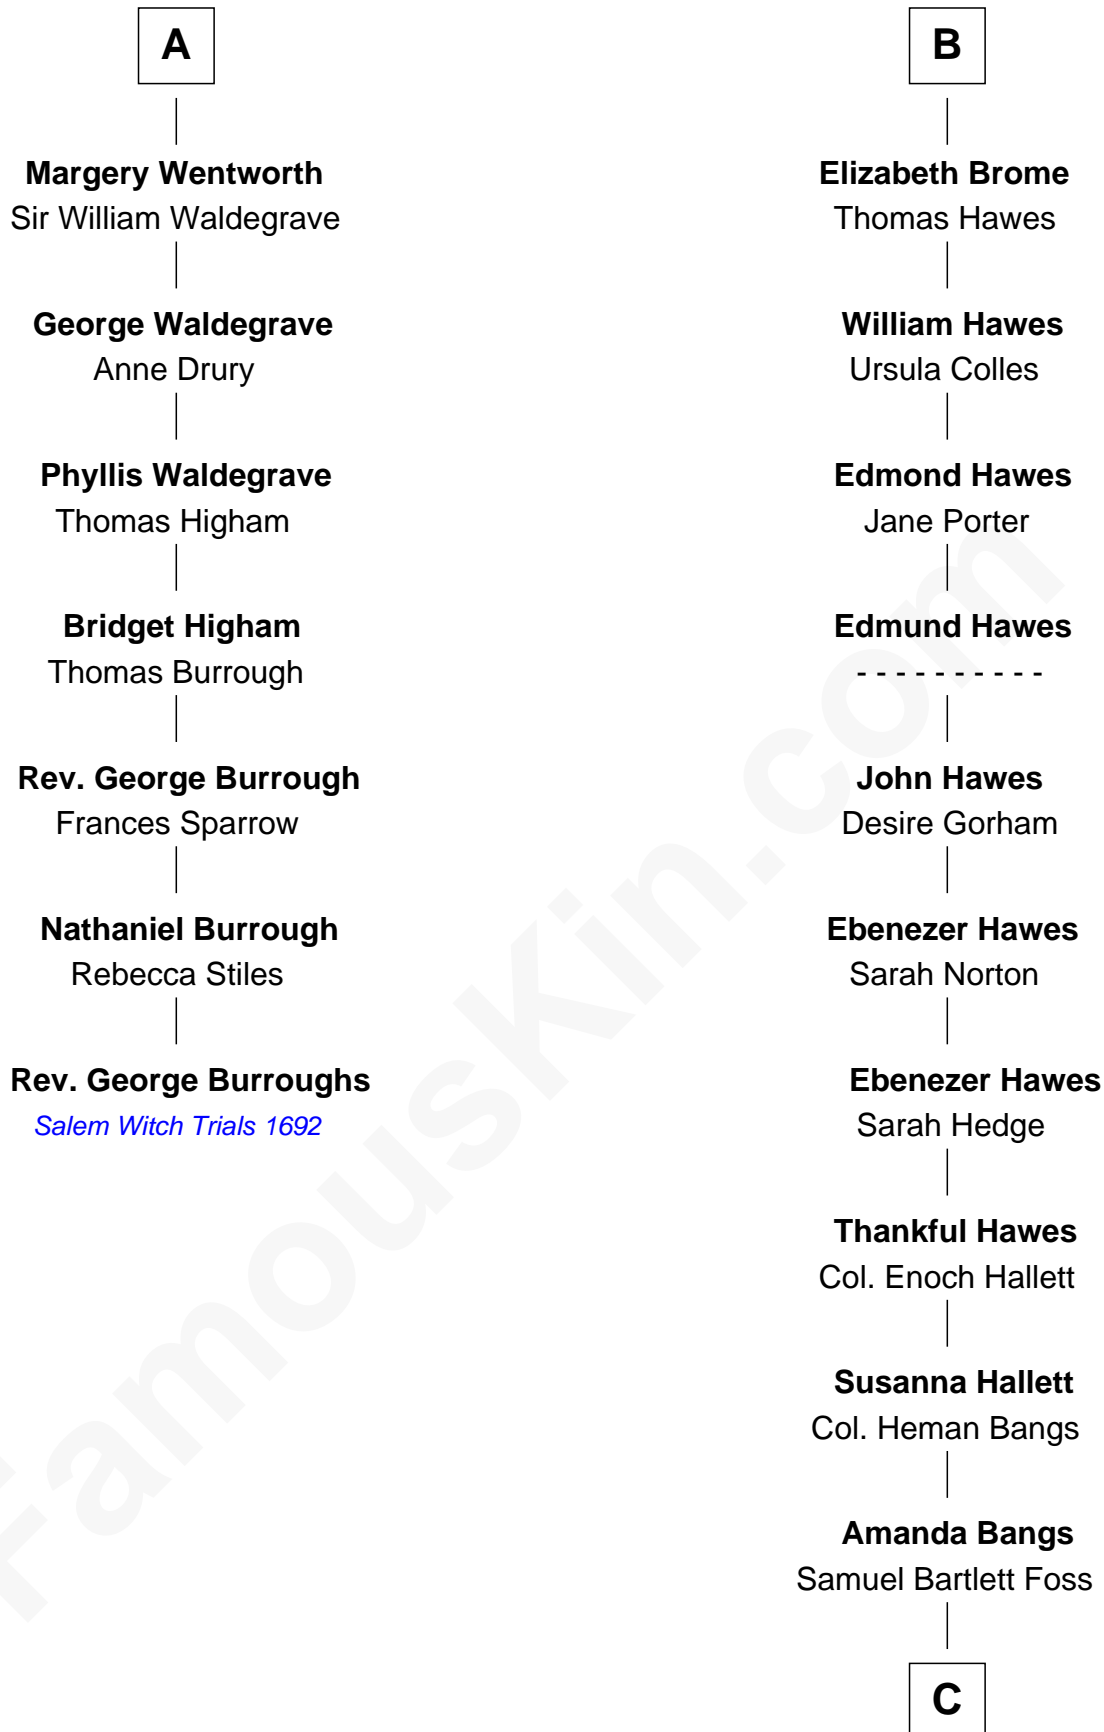

FamousKin.com

Relationship Chart of

Rev. George Burroughs

Executed for Witchcraft, Salem 1692

13th cousin 5 times removed of

Eugene Foss

45th Governor of Massachusetts

Sir Robert de Ros

Isabel de Aubeney

C

George Edmund Foss

Marcia Cordelia Noble

Eugene Foss

45th Governor of Massachusetts

FamousKin.com