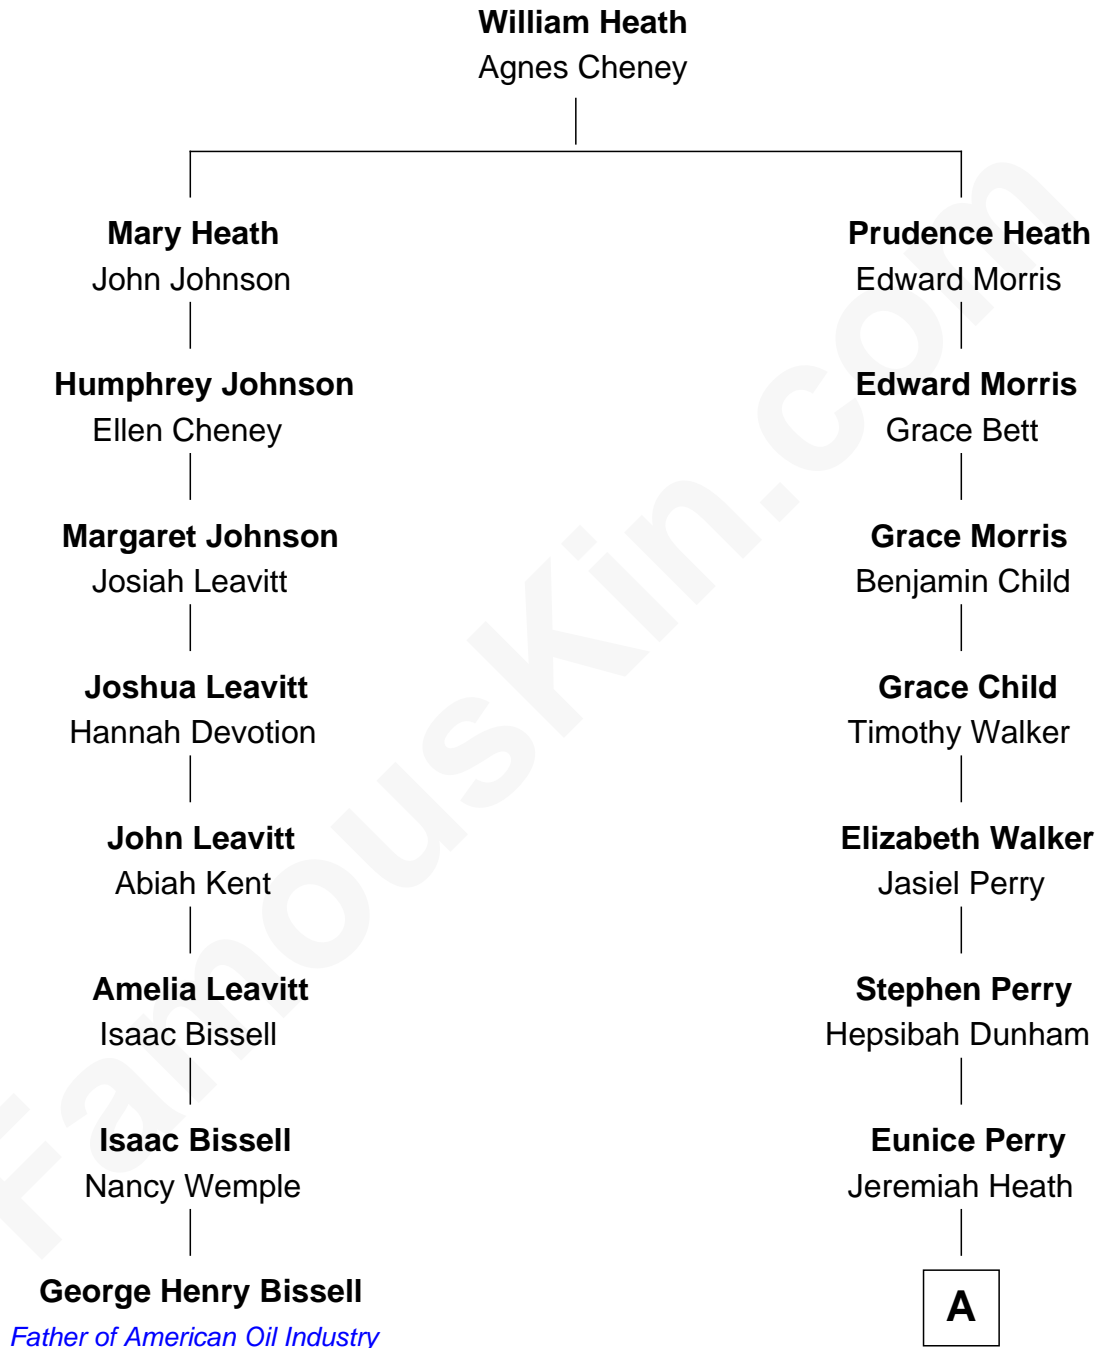

FamousKin.com
Relationship Chart of
George Henry Bissell
Father of the American Oil Industry

7th cousin 3 times removed of
Frank G. Allen
51st Governor of Massachusetts

A

—
Era Heath

Mary Kidder French

—
Mary Louisa Heath

John Henry Gilman

—
Abbie Louise Gilman

Frank Mitchell Allen

—
Frank G. Allen

51st Governor of Massachusetts

FamousKin.com