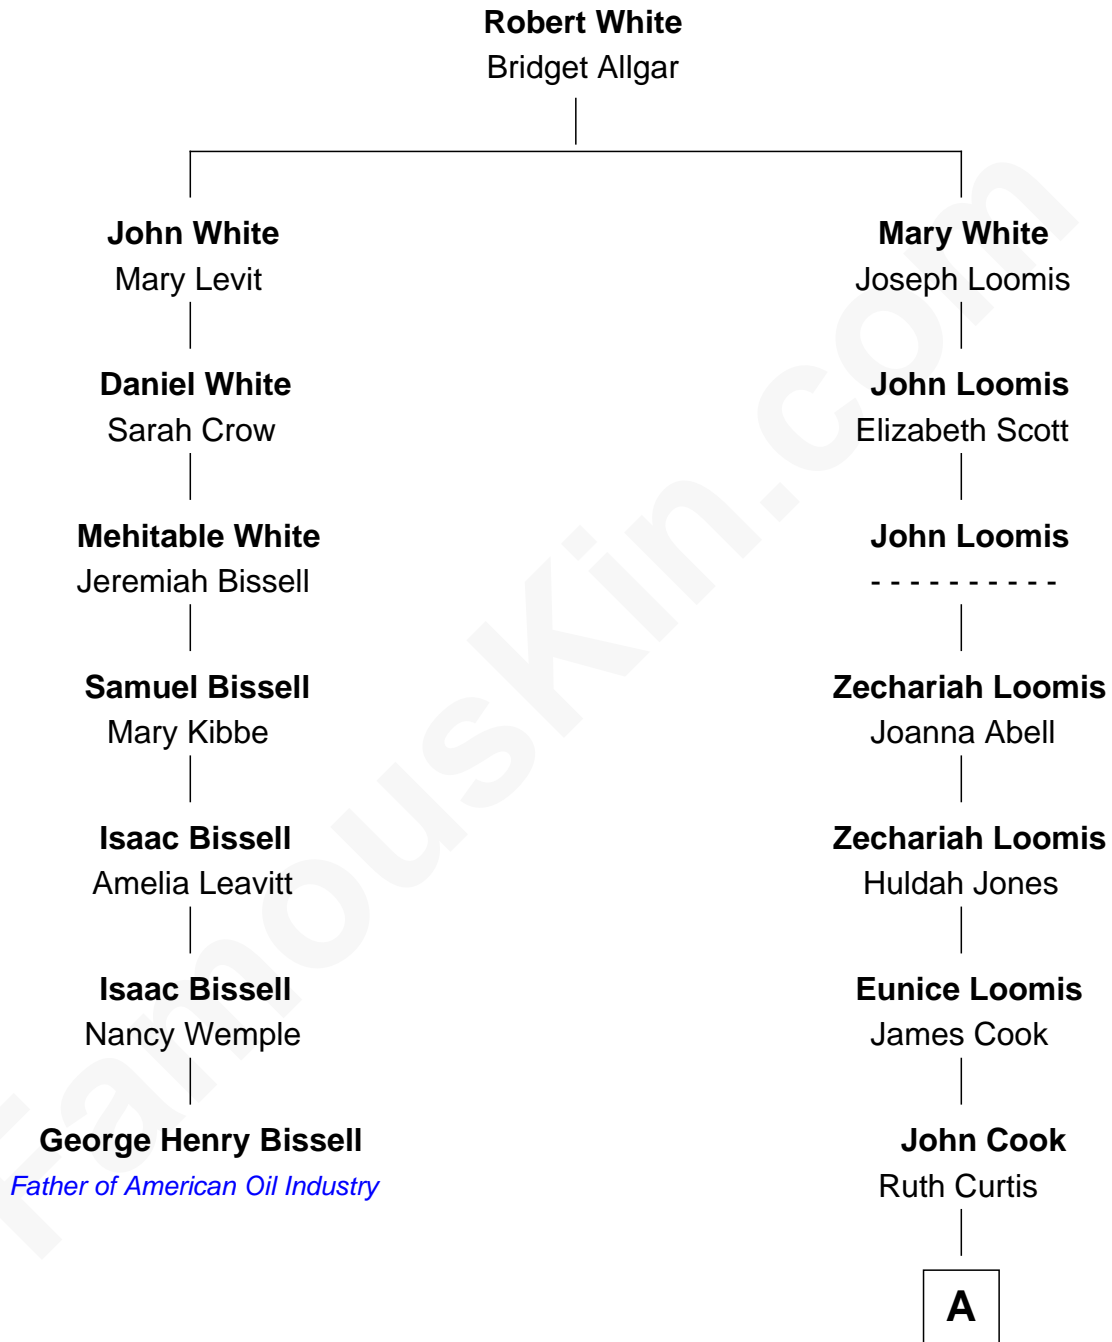

FamousKin.com
Relationship Chart of
George Henry Bissell
Father of the American Oil Industry

6th cousin 5 times removed of

Shadoe Stevens
Radio Disc Jockey

A

James Cook

Mary M. Chaffee

Josey Chaffee Cook

Julianne Frances Taylor