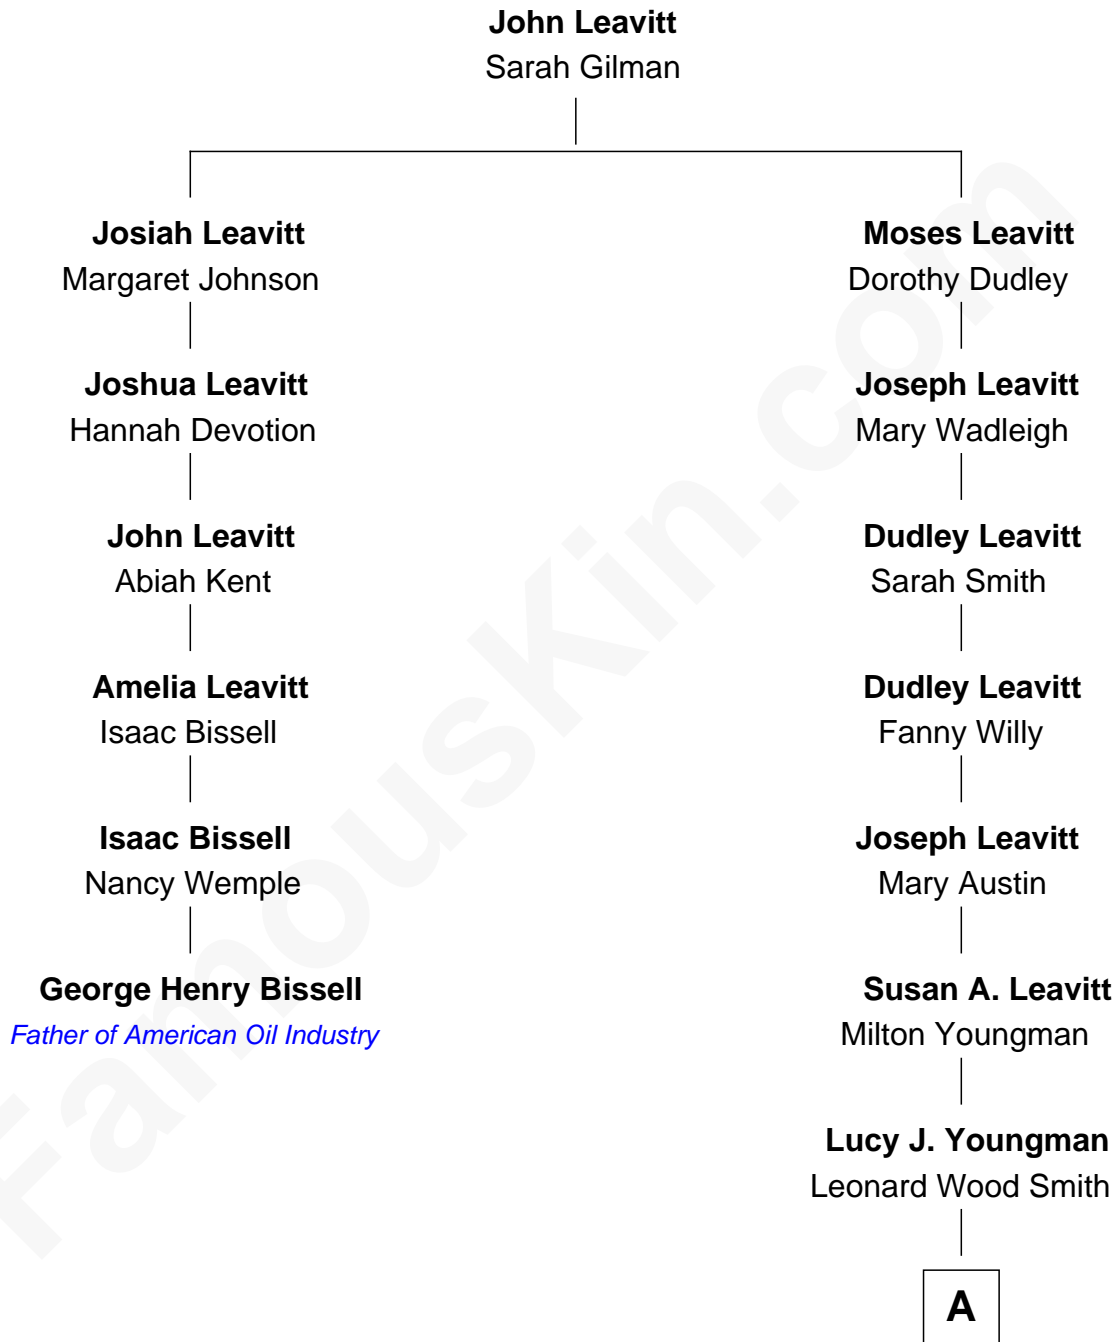

FamousKin.com
Relationship Chart of
George Henry Bissell
Father of the American Oil Industry

5th cousin 5 times removed of
Ben Jealous
President and CEO of NAACP

A

Joseph Cummings Smith

Ethel Maude Locke

Annette Smith

Dr. Sargent Jealous

Frederick Smith Jealous

Ann Frederica Todd

Ben Jealous

President and CEO of NAACP