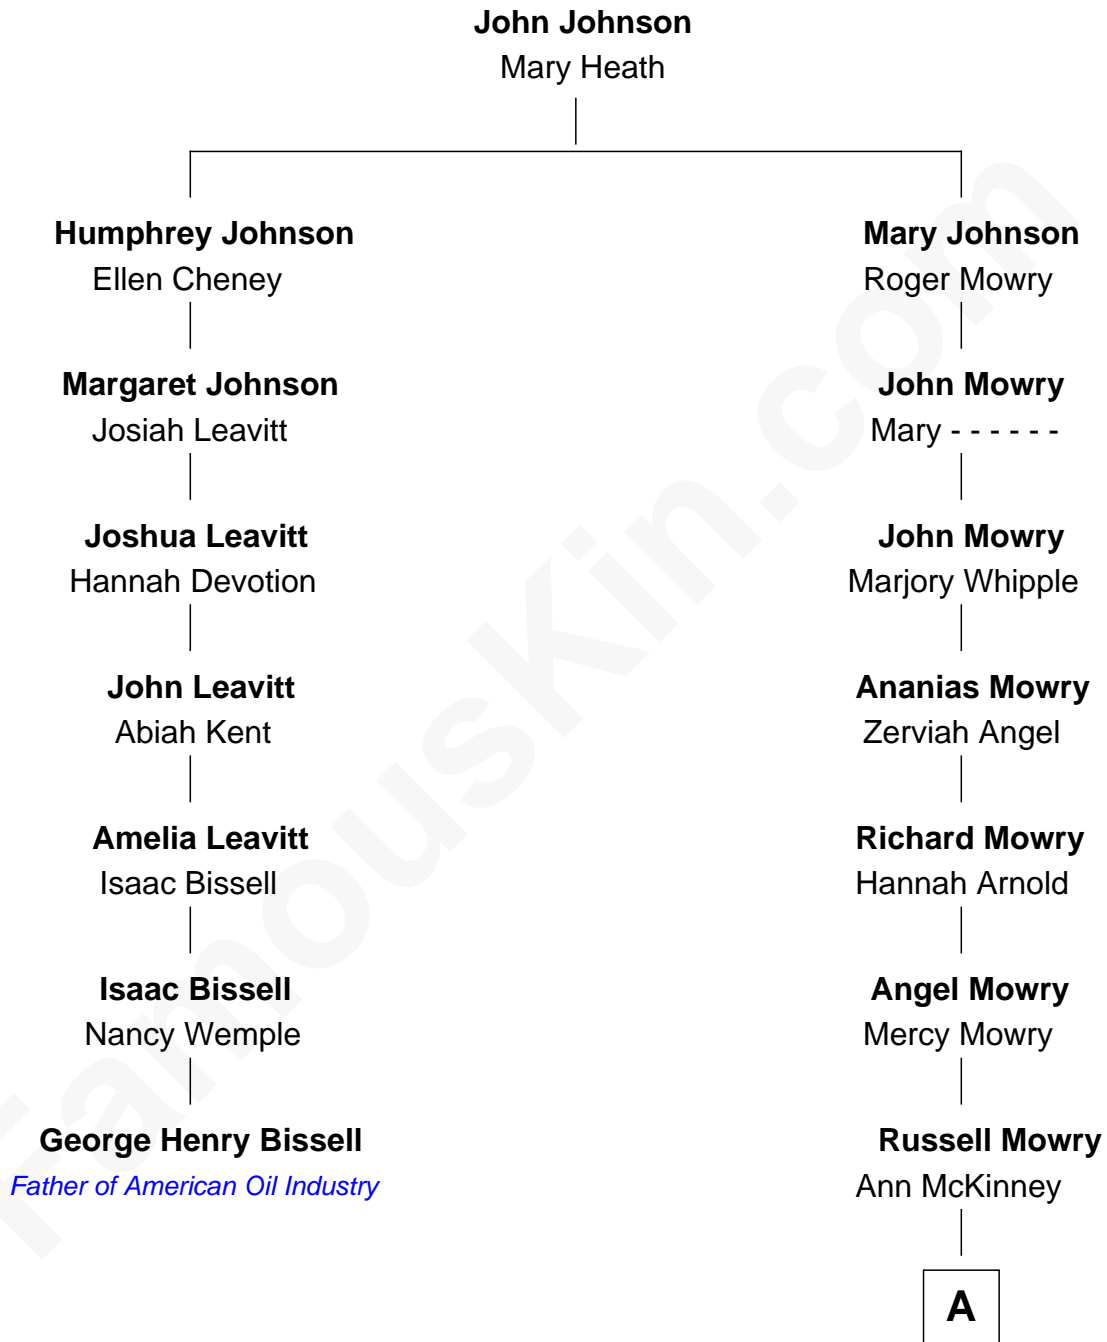

**FamousKin.com**  
**Relationship Chart of**  
**George Henry Bissell**  
*Father of the American Oil Industry*

6th cousin 5 times removed of

**Tia Mowry**  
*TV Actress*

A

**George McKay Mowry**

Sarah Jane Crocker

**George Rodney Mowry**

Isabella May Ferguson

**Mahlon Henry Mowry**

Bernice I. O'Halloran

**Timothy John Mowry**

Darlene Renee Flowers

**Tia Mowry**

*TV Actress*