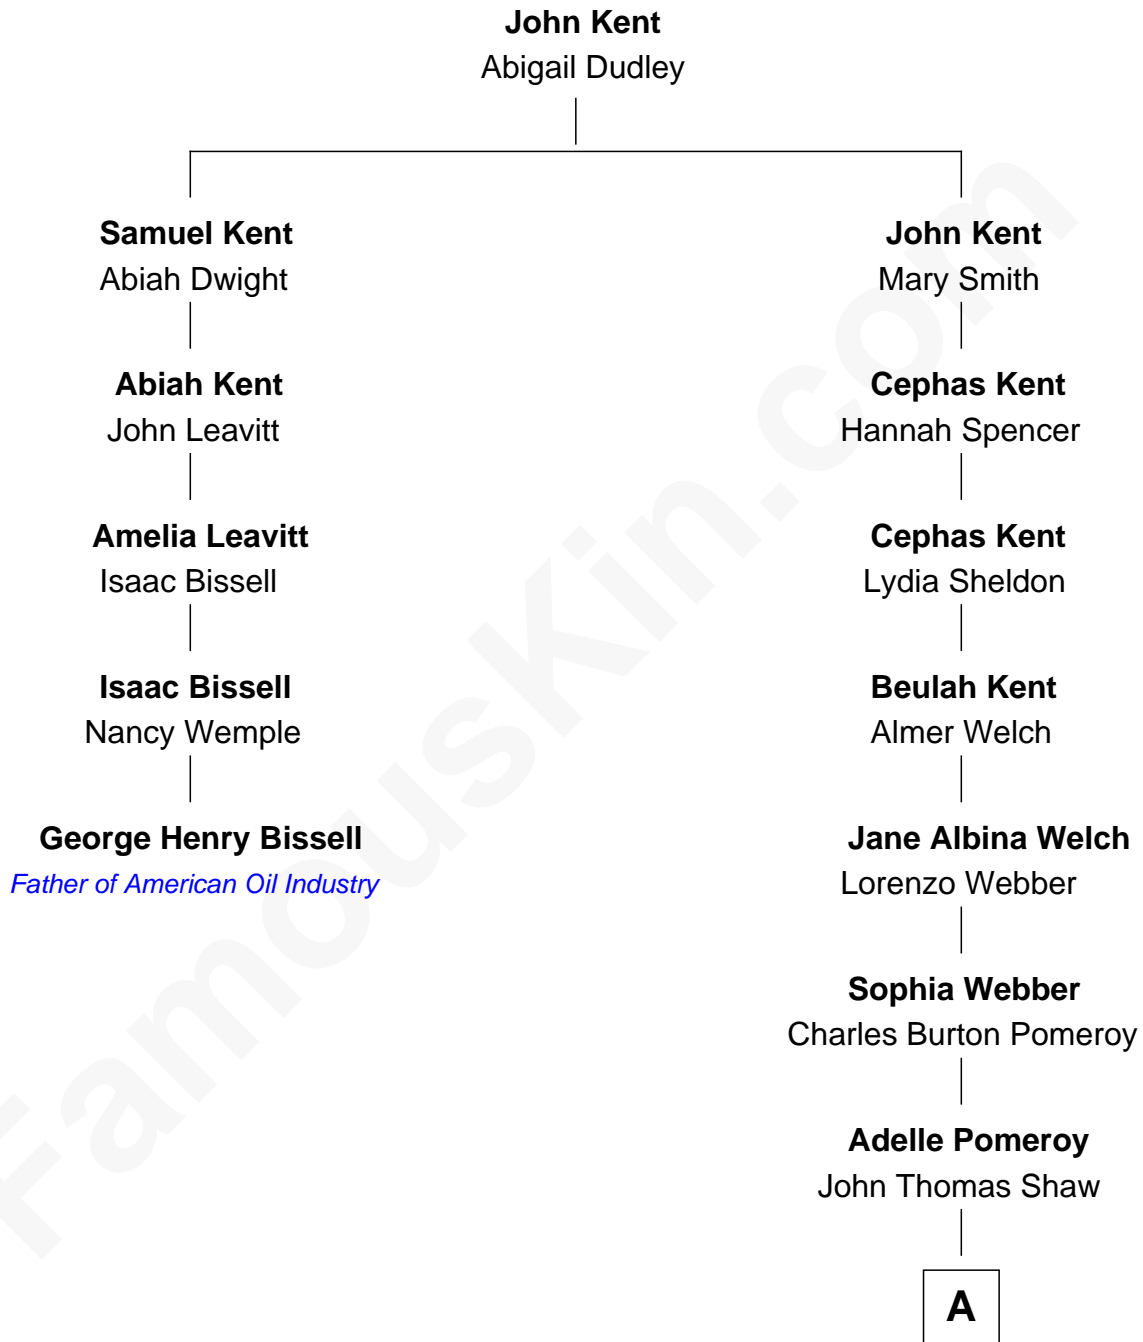

FamousKin.com
Relationship Chart of
George Henry Bissell
Father of the American Oil Industry

4th cousin 4 times removed of

Brewster H. Shaw
NASA Astronaut

A

—
Brewster Hopkinson Shaw

Leone Marguerite Lee

—
Brewster H. Shaw

NASA Astronaut

FamousKin.com