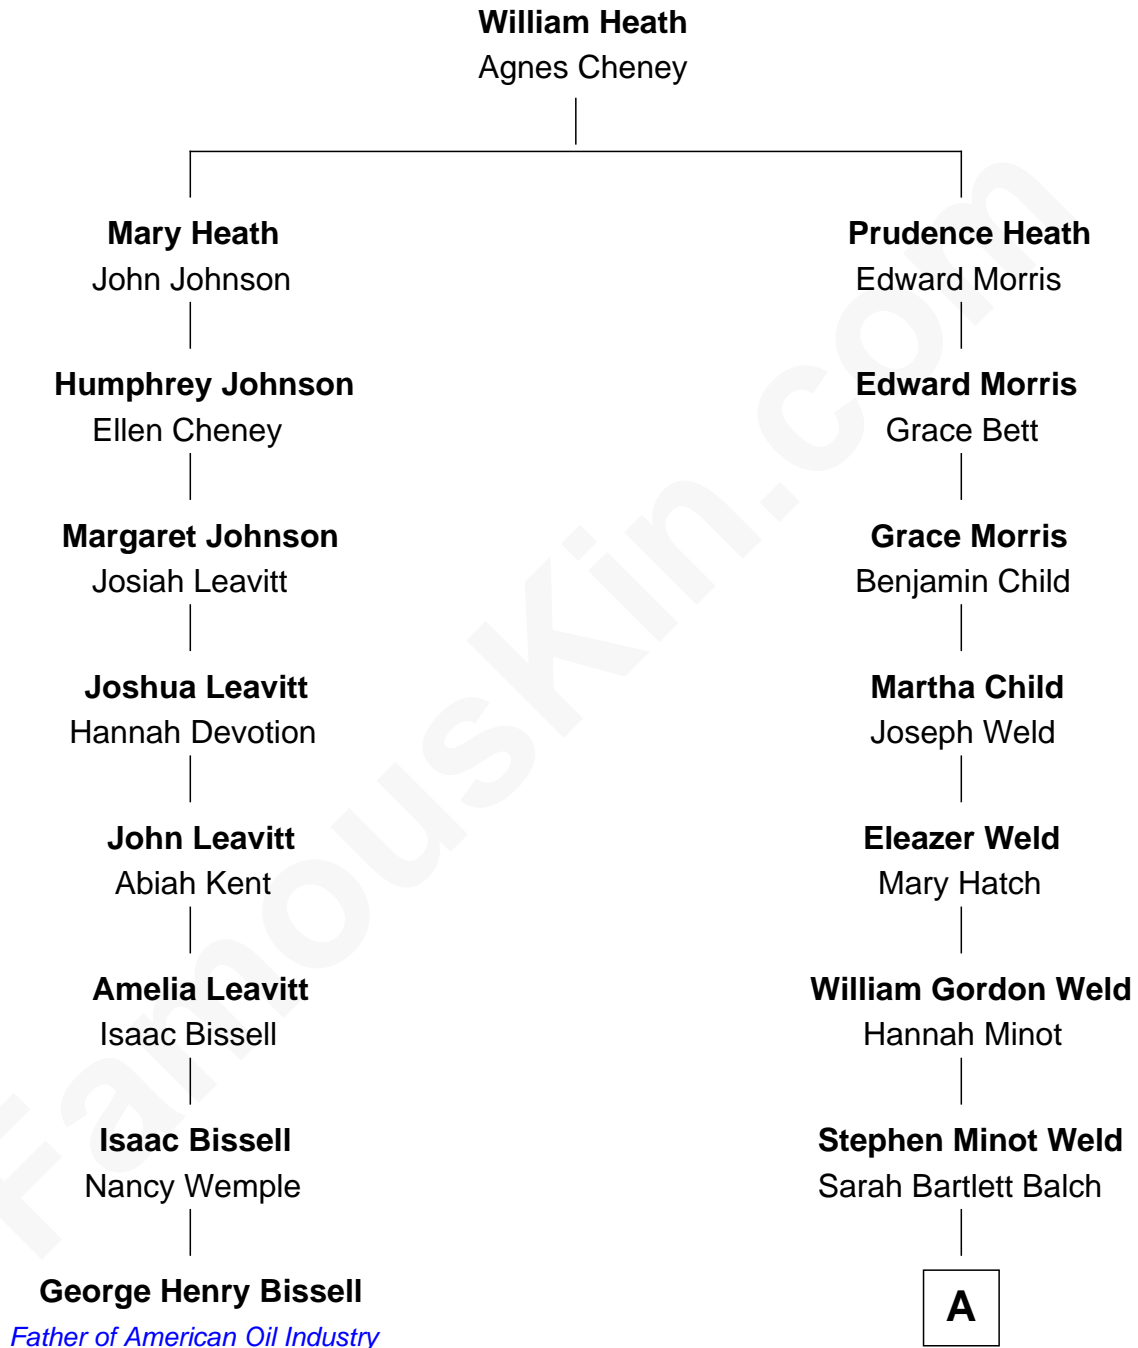

**FamousKin.com**  
**Relationship Chart of**  
**George Henry Bissell**  
*Father of the American Oil Industry*

**7th cousin 3 times removed of**

**Tuesday Weld**  
*TV and Movie Actress*

**A**

Stephen Minot Weld

Eloise Rodman

Edward Motley Weld

Sarah Lothrop King

Lothrop Motley Weld

Yosene Balfour Ker

**Tuesday Weld**

*TV and Movie Actress*

FamousKin.com