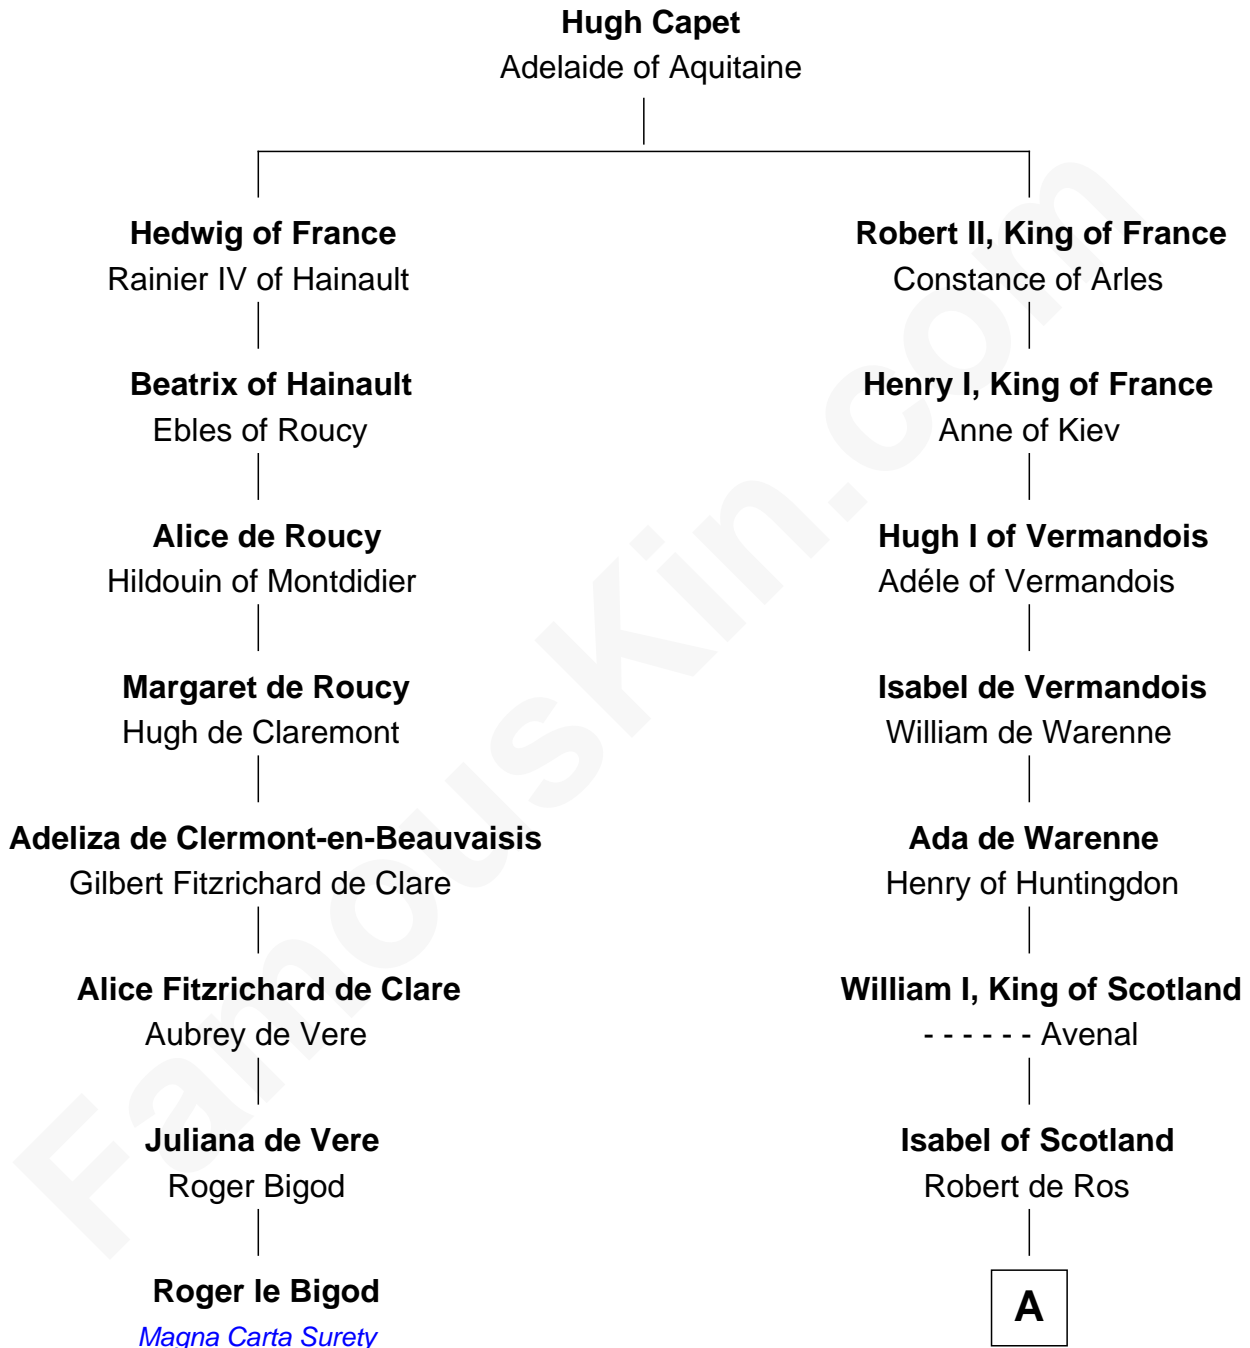

FamousKin.com Relationship Chart of

Roger le Bigod

Magna Carta Surety

7th cousin 13 times removed of

Peter Worden

(c1569 - 1638/9) Great Migration Immigrant 1638

A

Sir William de Ros

Lucy FitzPiers

Sir William de Ros

Eustache Fitz Ralph

Lucy de Ros

Sir Robert de Plumpton

Sir William de Plumpton

Christiana de Mowbray

Alice Plumpton

Sir Richard de Sherburne

Margaret de Sherburne

Richard de Bayley

Richard Sherburne

Agnes Harington

Richard Sherburne

Alice Hamerton

Agnes Sherburne

—
Peter Worden
Great Migration Immigrant 1638