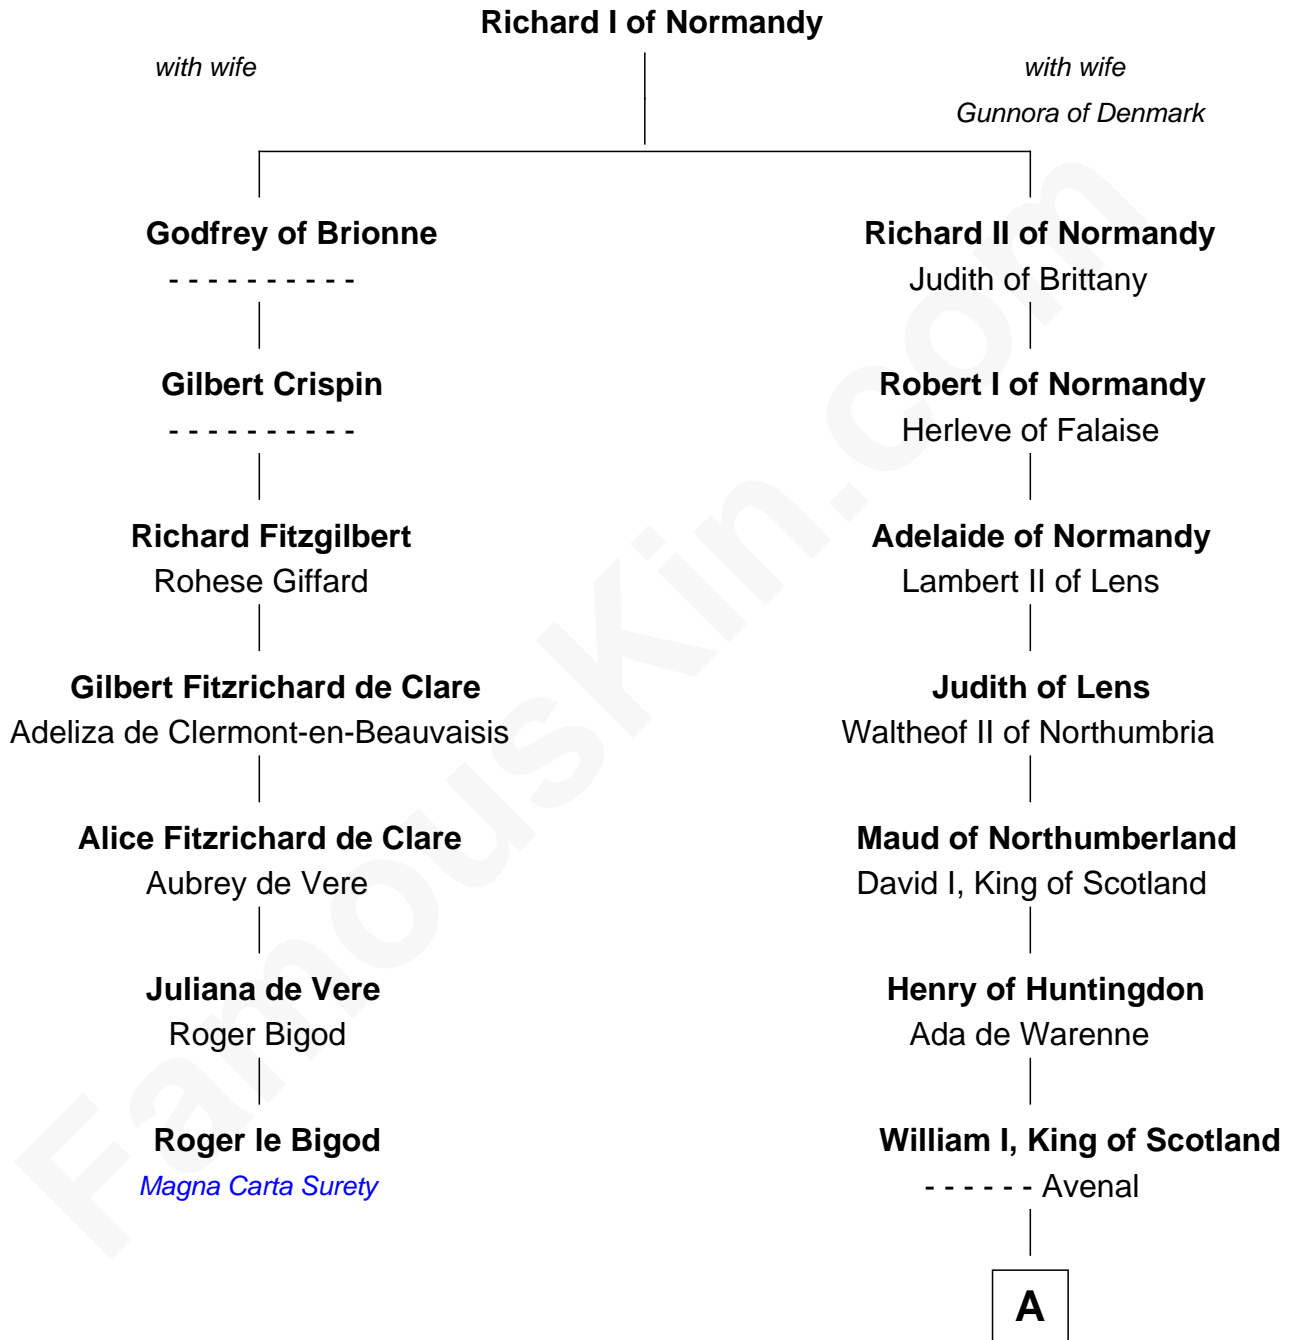

# FamousKin.com Relationship Chart of

**Roger le Bigod**

*Magna Carta Surety*

6th cousin 15 times removed of

**Peter Worden**

*(c1569 - 1638/9) Great Migration Immigrant 1638*

**A**

**Isabel of Scotland**

Robert de Ros

**Sir William de Ros**

Lucy FitzPiers

**Sir William de Ros**

Eustache Fitz Ralph

**Lucy de Ros**

Sir Robert de Plumpton

**Sir William de Plumpton**

Christiana de Mowbray

**Alice Plumpton**

Sir Richard de Sherburne

**Margaret de Sherburne**

Richard de Bayley

**Richard Sherburne**

Agnes Harington

**Richard Sherburne**

Richard Worthington

**Peter Worthington**

Isabel Anderton

**Isabel Worthington**

Robert Worden

**Peter Worden**

*Great Migration Immigrant 1638*