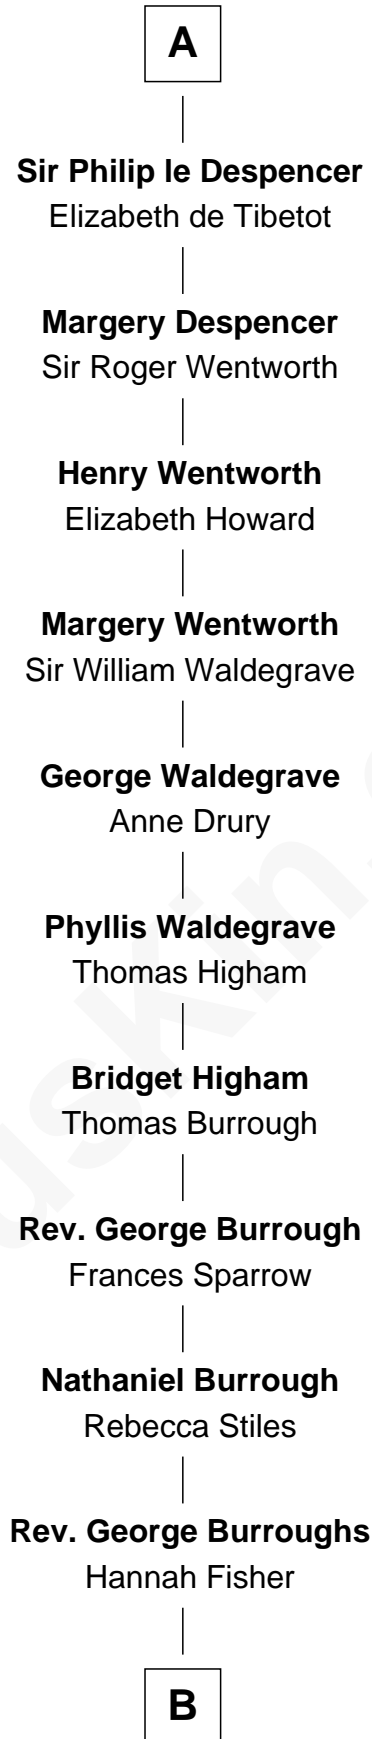

FamousKin.com Relationship Chart of

Roger le Bigod

Magna Carta Surety

24th Great-grandfather of

Bob Moore

Co-Founder, Bob's Red Mill

Roger le Bigod

Ida de Tony

Hugh le Bigod

Maud Marshal

Isabel le Bigod

Sir John FitzGeoffrey

Maud FitzJohn

William de Beauchamp

Isabella de Beauchamp

Sir Hugh le Despencer

Sir Philip le Despencer

Margaret de Goushill

Sir Philip le Despencer

Joan de Cobham

Sir Philip le Despencer

Elizabeth - - - - -

A

B

Hannah Burroughs

Jabez Fox

Thomas Fox

Mercy Lawrence

Thomas Fox

Patience Kannon

David Fox

Ann Worland Gragg